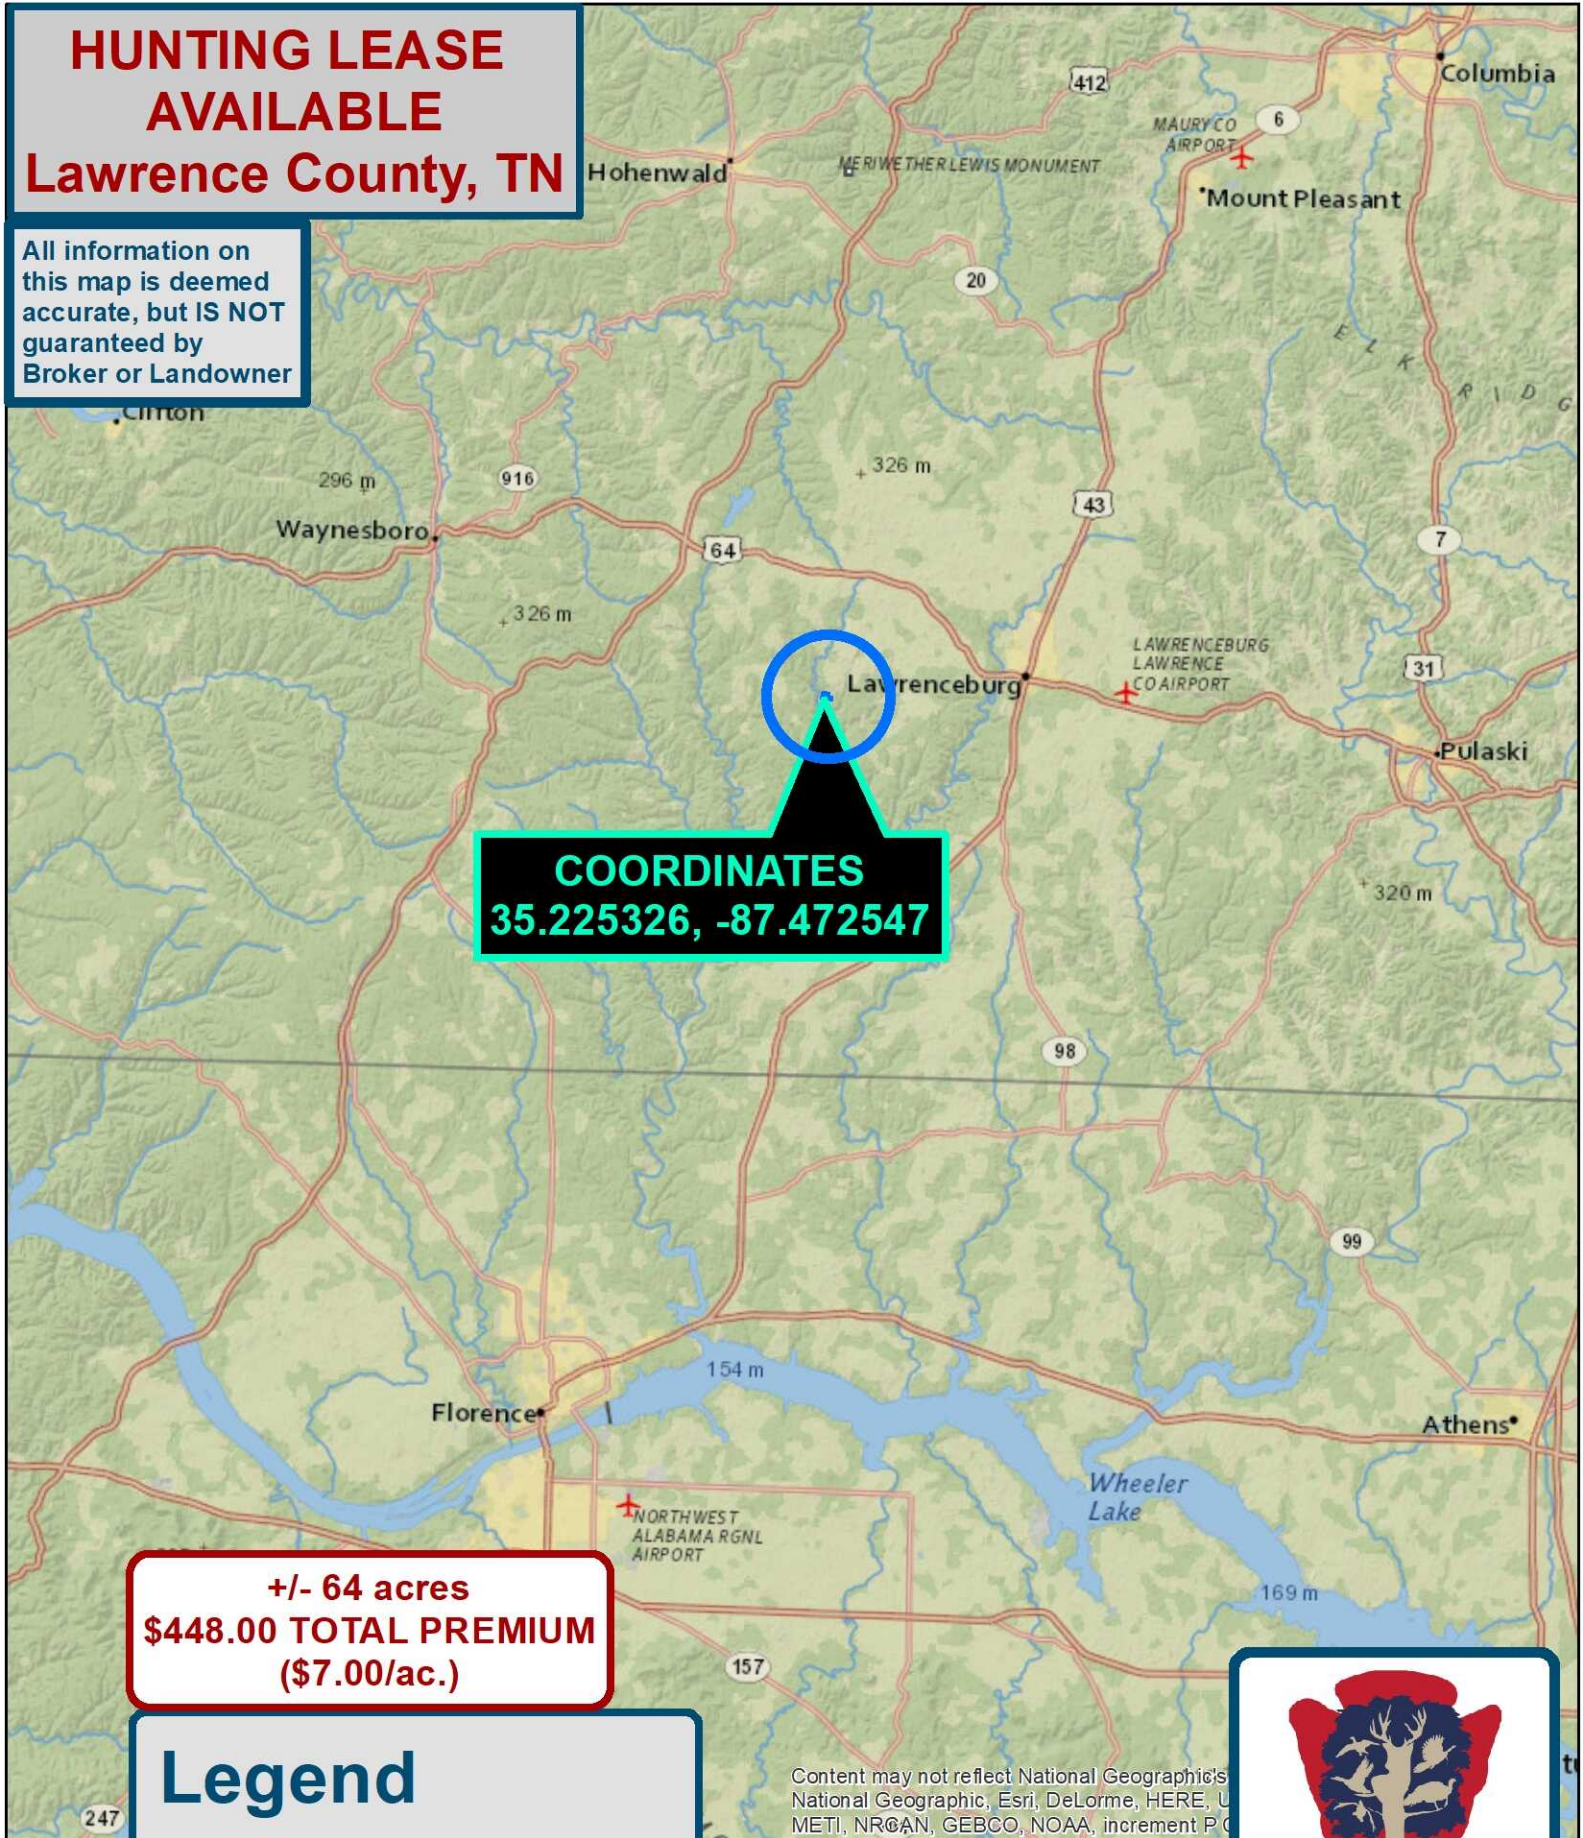

COORDINATES
35.225326, -87.472547

+/- 64 acres
\$448.00 TOTAL PREMIUM
(\$7.00/ac.)

Legend

-  Property Location +/-64 acres
-  Roads and Trails

Sources: Esri, HERE, DeLorme, USGS, Intermap, Japan, METI, Esri China (Hong Kong), Esri Korea, Swisstopo, © OpenStreetMap contributors, and the IGNF.

HUNTING LEASE AVAILABLE Lawrence County, TN

All information on
this map is deemed
accurate, but IS NOT
guaranteed by
Broker or Landowner

COORDINATES
35.225326, -87.472547

+/- 64 acres
\$448.00 TOTAL PREMIUM
(\$7.00/ac.)

Legend

 Property Location +/-64 acres

Content may not reflect National Geographic's
National Geographic, Esri, DeLorme, HERE, U
METI, NR@AN, GEBCO, NOAA, increment P C

**HUNTING LEASE
AVAILABLE
Lawrence County, TN**

**+/- 64 acres
\$448.00 TOTAL PREMIUM
(\$7.00/ac.)**

All information on
this map is deemed
accurate, but IS NOT
guaranteed by
Broker or Landowner

**COORDINATES
35.225326, -87.472547**

Legend

-  Property Location +/-64 acres
-  Roads and Trails