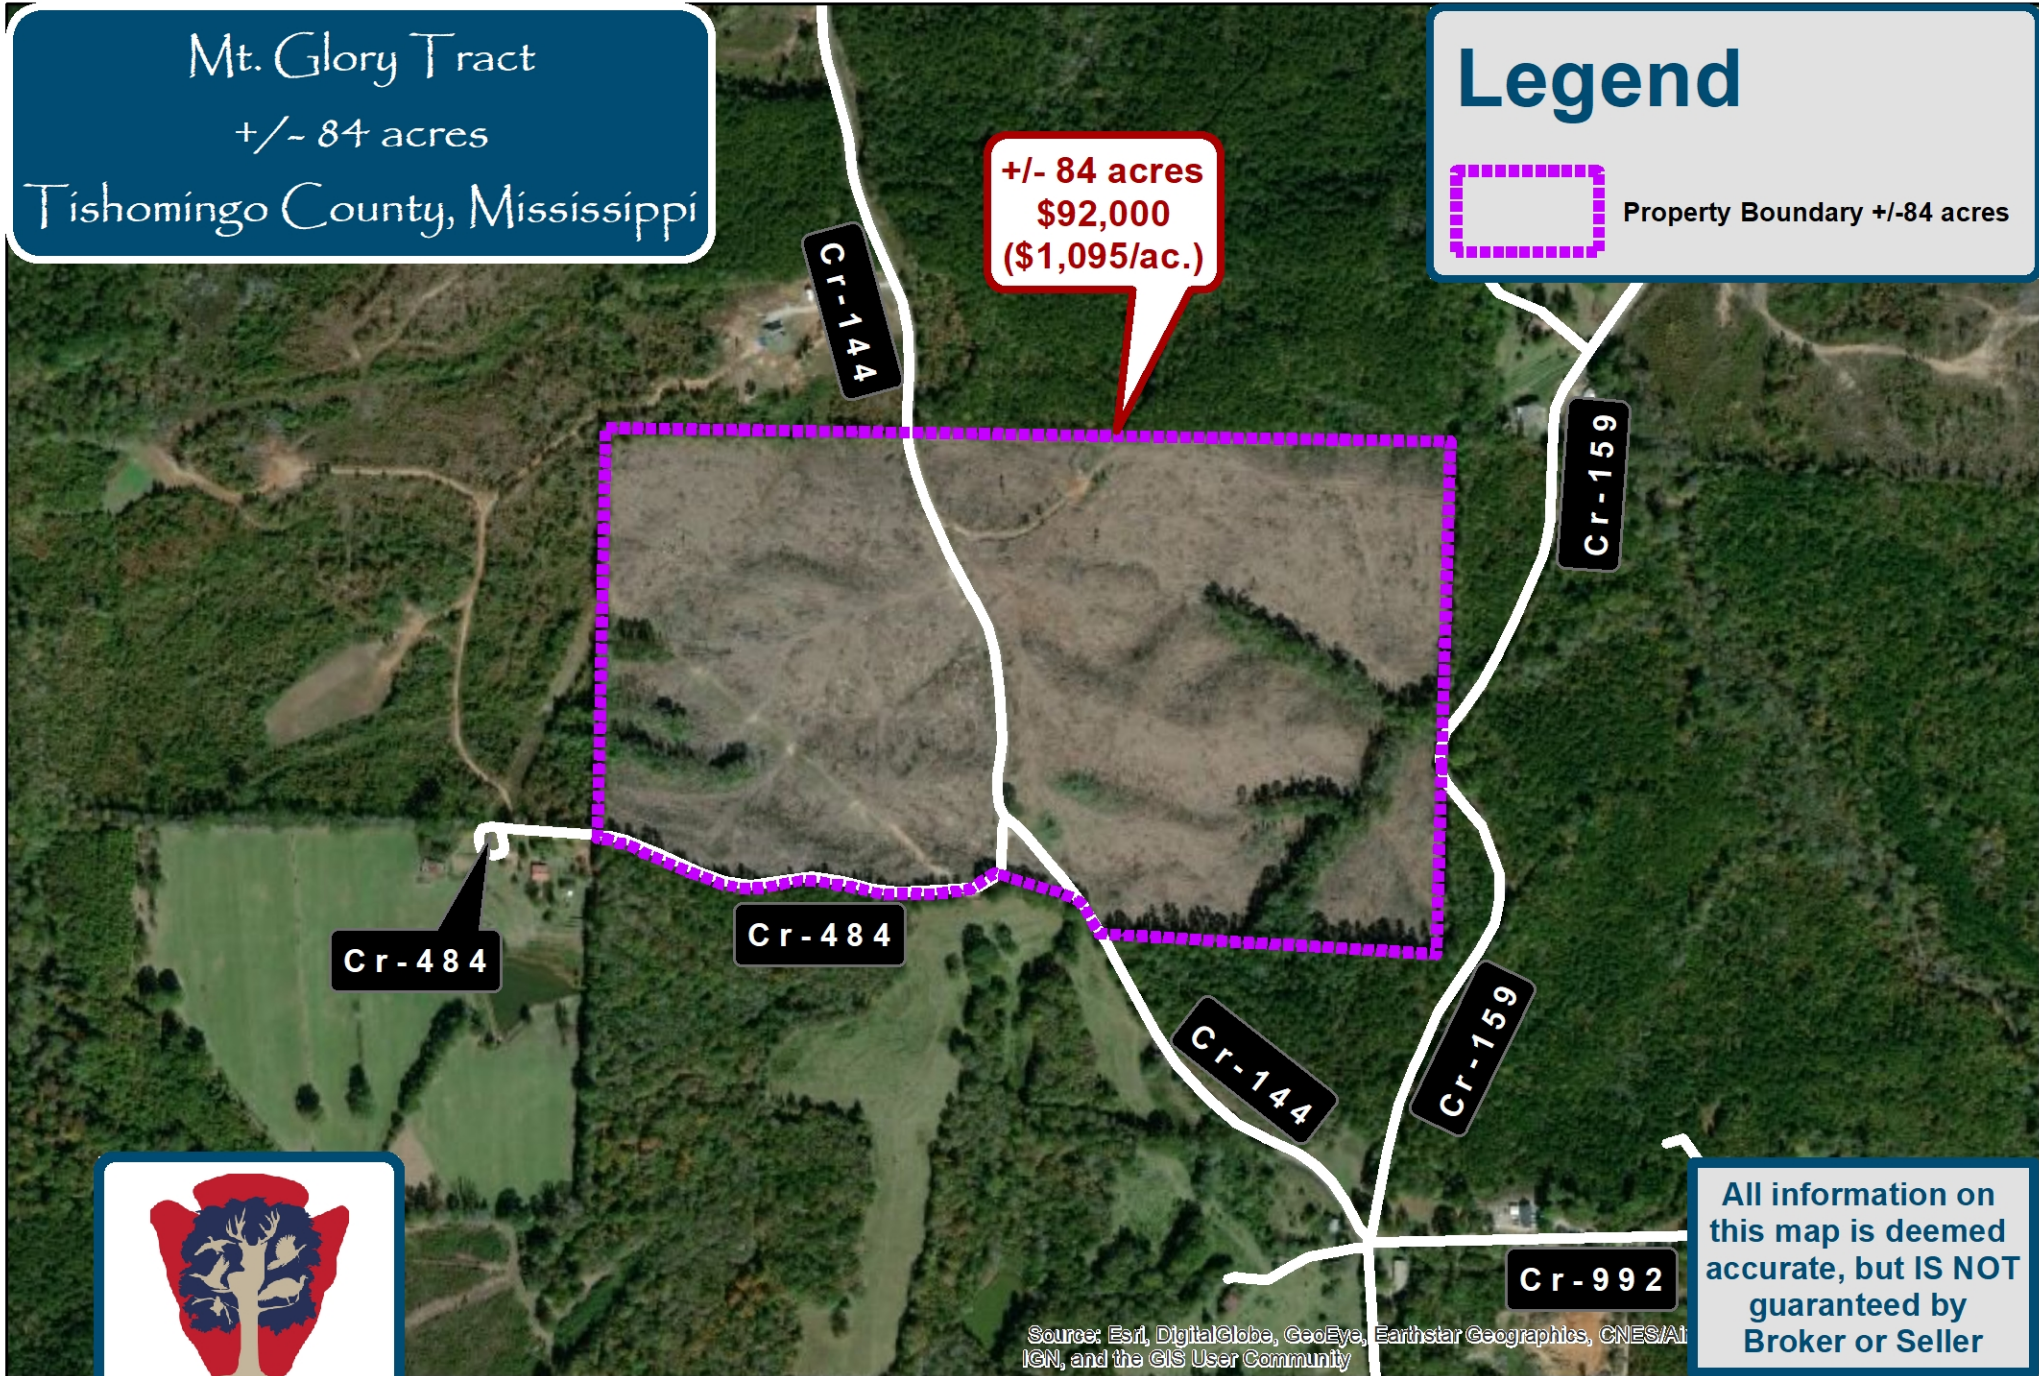

Mt. Glory Tract
+/- 84 acres
Tishomingo County, Mississippi

Legend

Property Boundary +/-84 acres

+/- 84 acres
\$92,000
(\$1,095/ac.)

All information on this map is deemed accurate, but IS NOT guaranteed by Broker or Seller