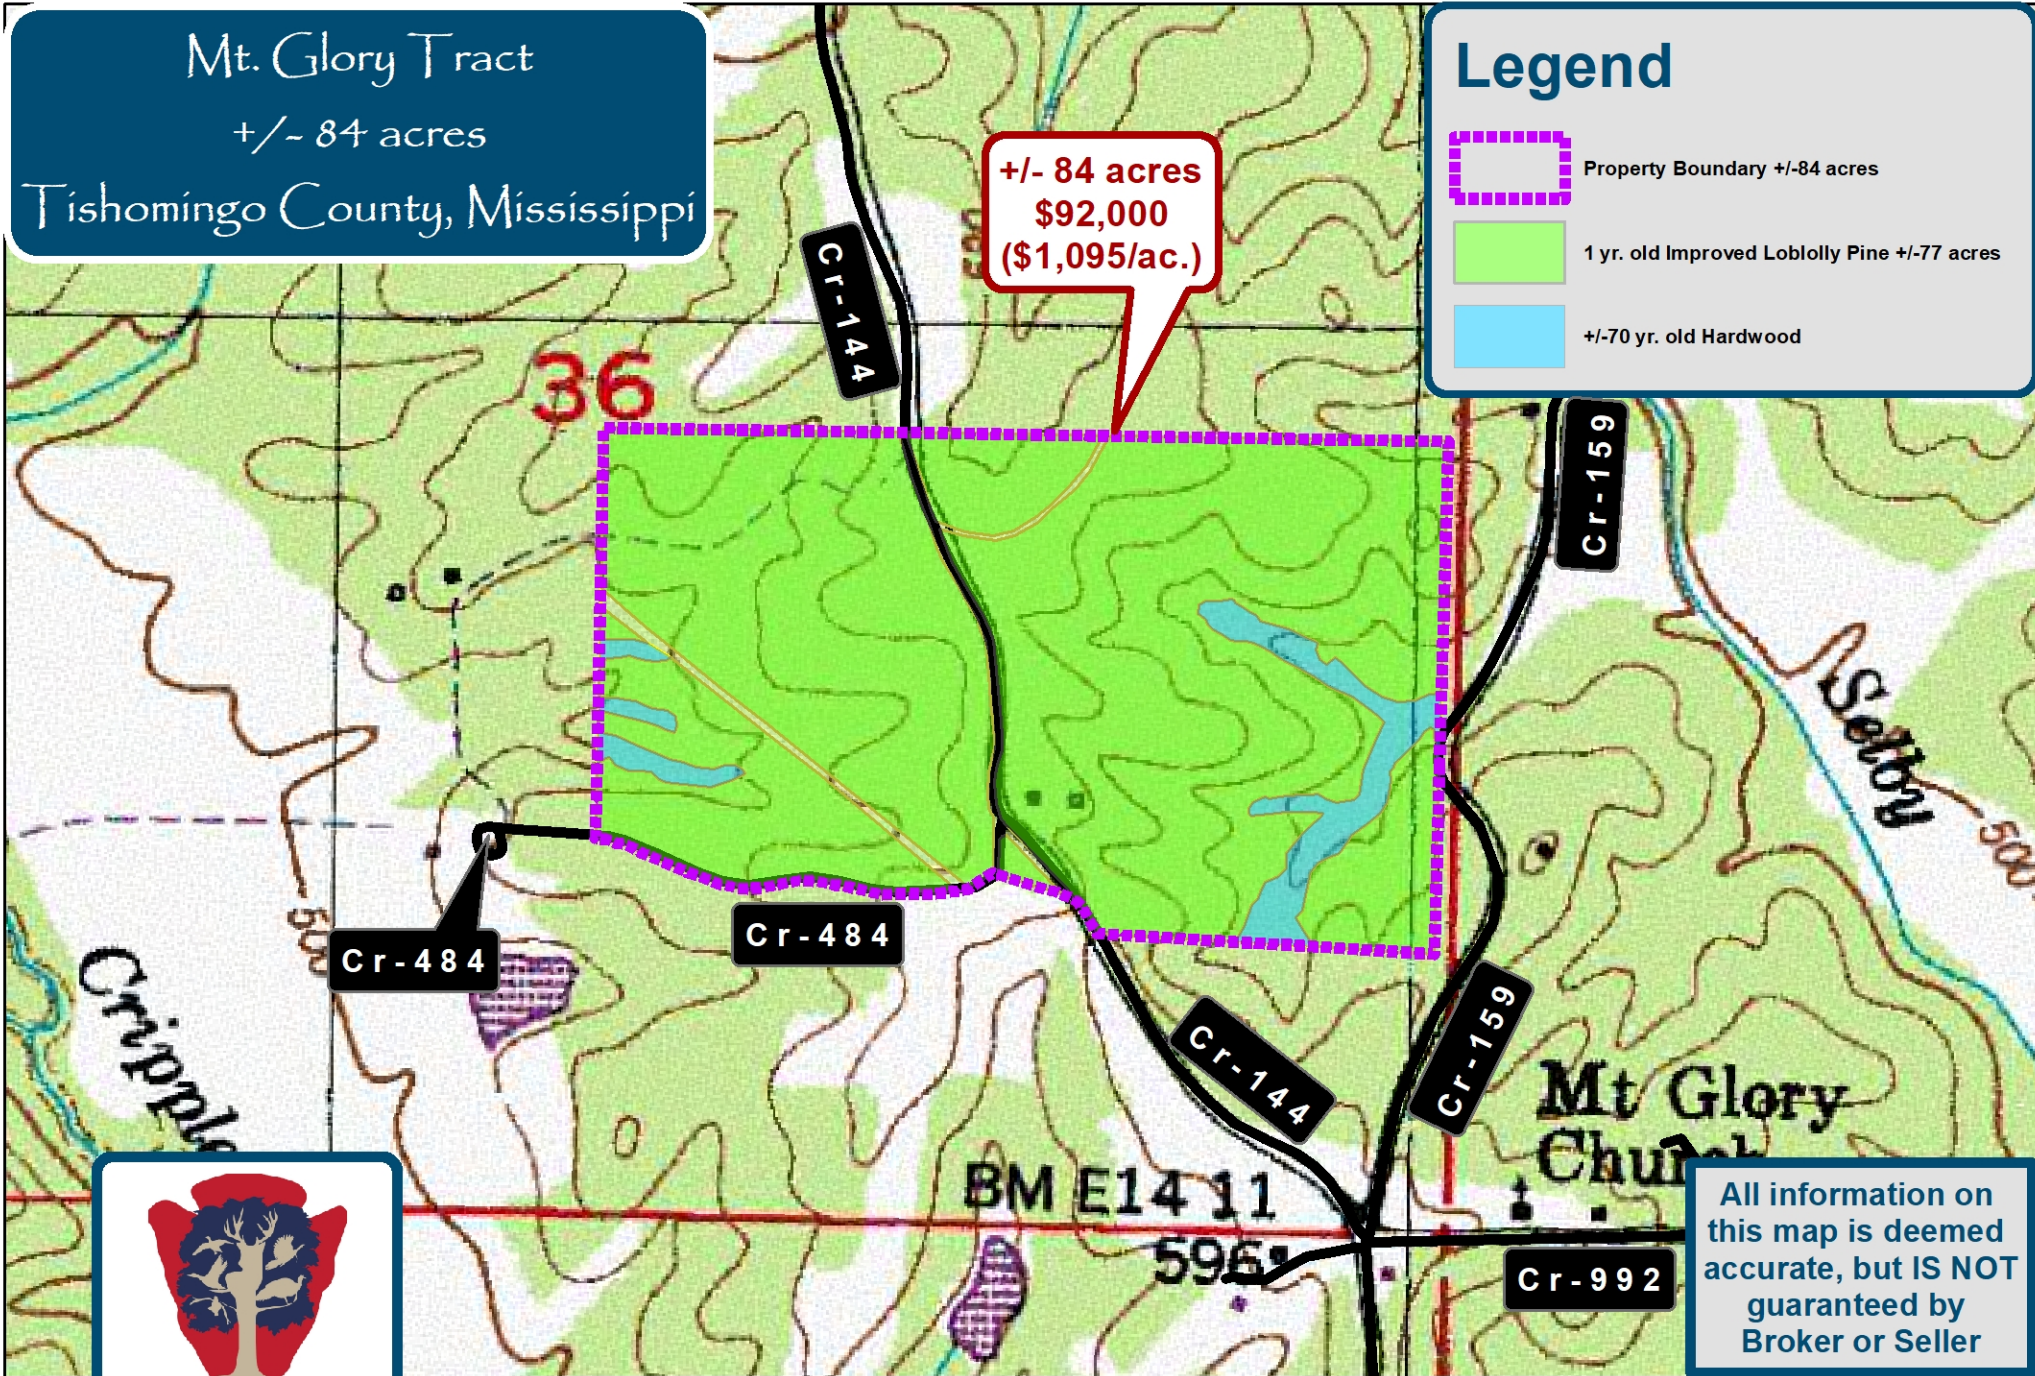

Mt. Glory Tract
+/- 84 acres
Tishomingo County, Mississippi

+/- 84 acres
\$92,000
(\$1,095/ac.)

Legend

-  Property Boundary +/-84 acres
-  1 yr. old Improved Loblolly Pine +/-77 acres
-  +/-70 yr. old Hardwood