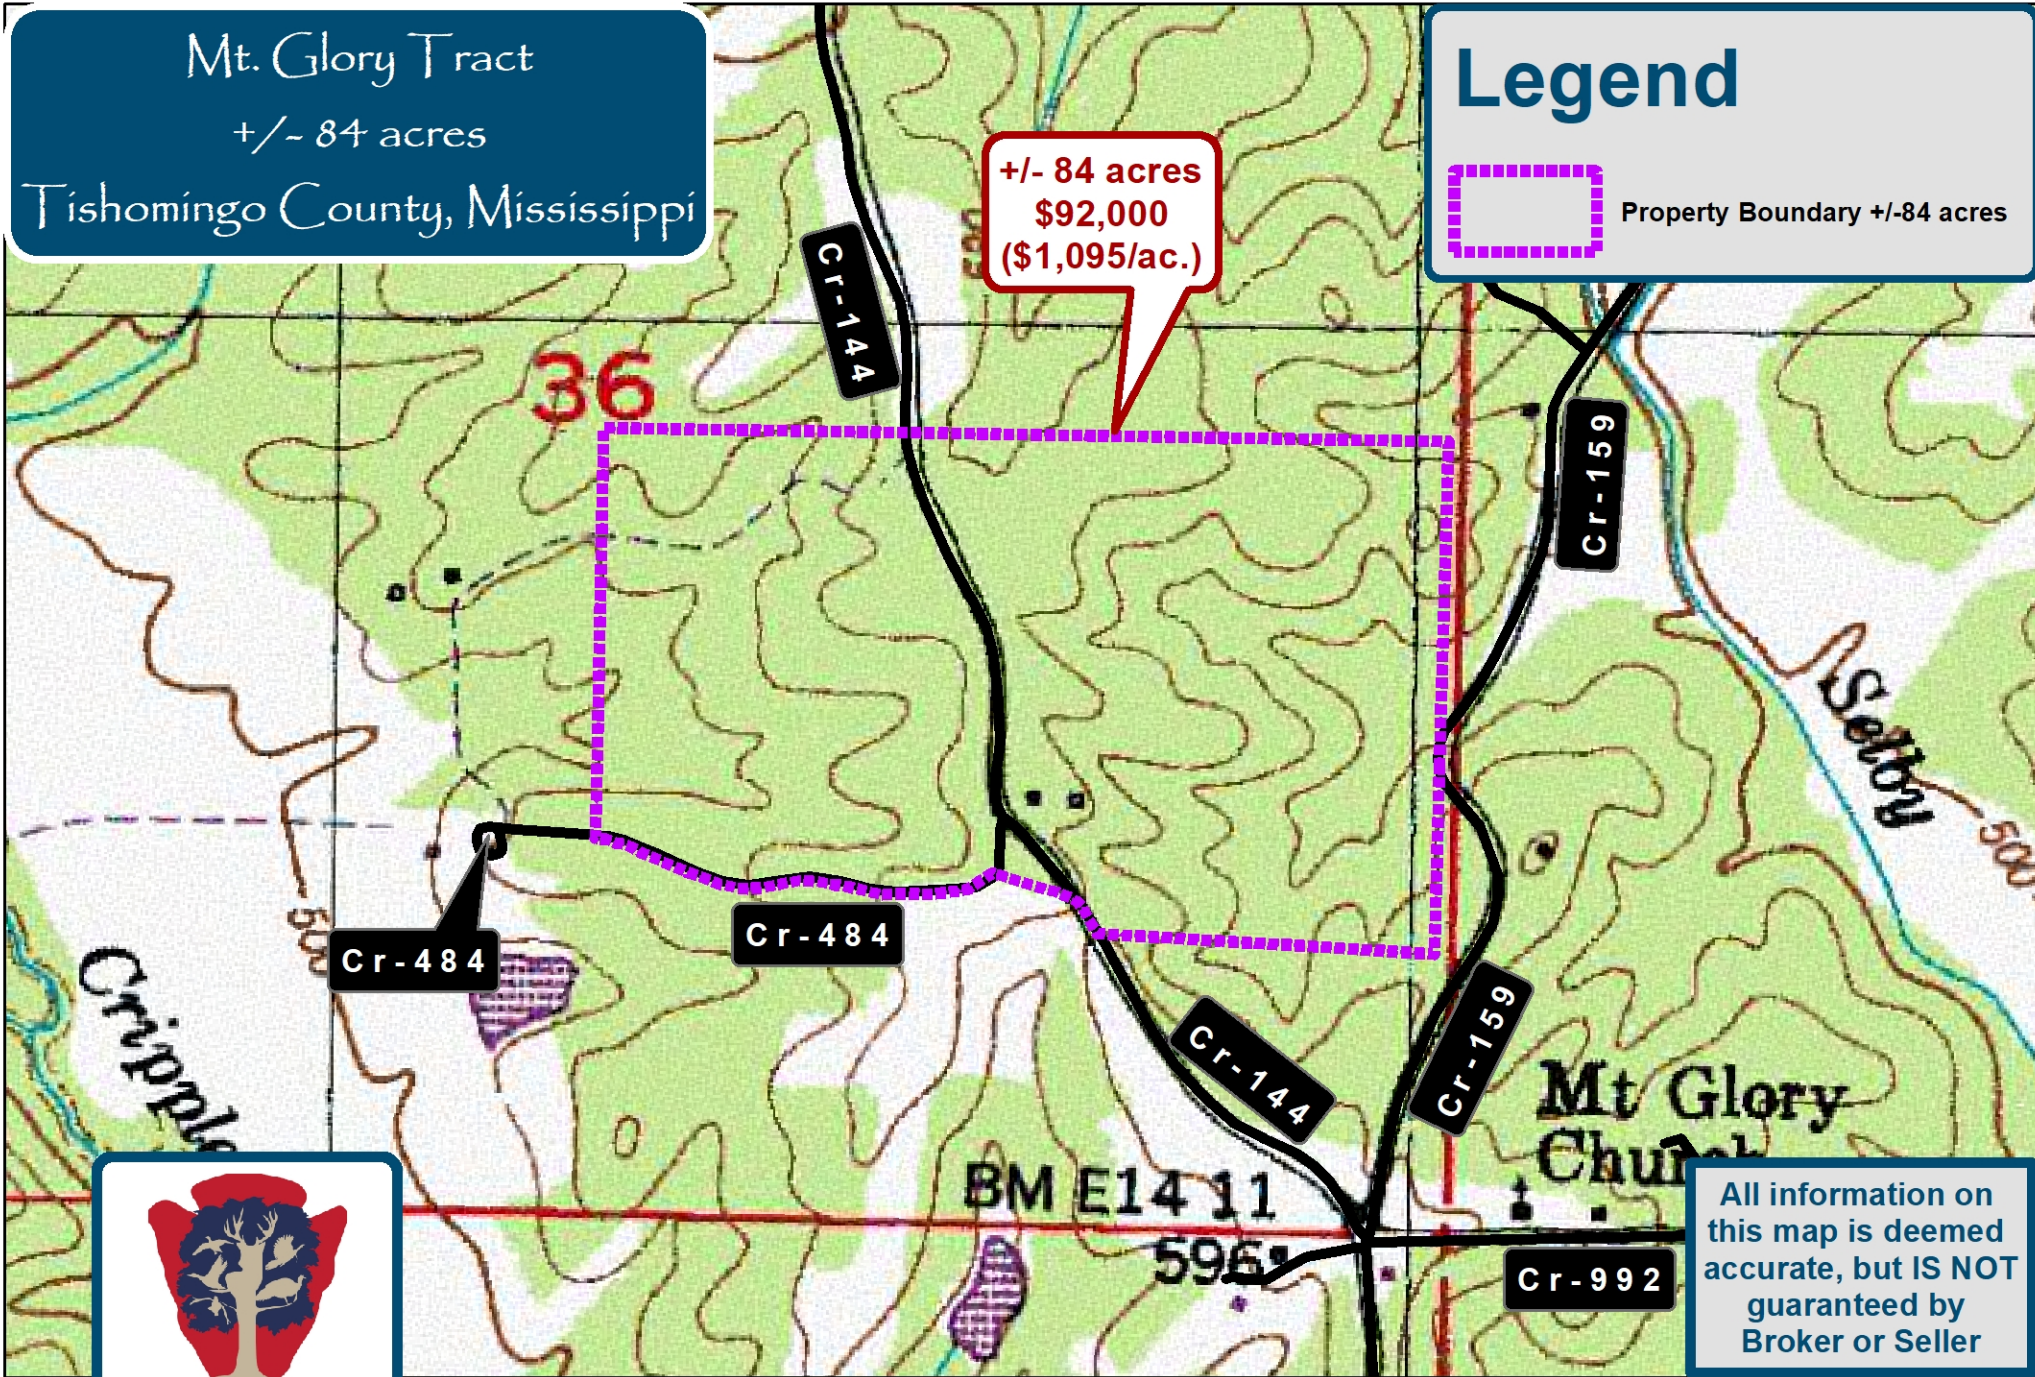

Mt. Glory Tract
+/- 84 acres
Tishomingo County, Mississippi

Legend

 Property Boundary +/-84 acres

CALL: Justin M. Tapp, R.F.
Office: (662) 416-8193
Email: Justin @ goDreamTree.com

All information on this map is deemed accurate, but IS NOT guaranteed by Broker or Seller