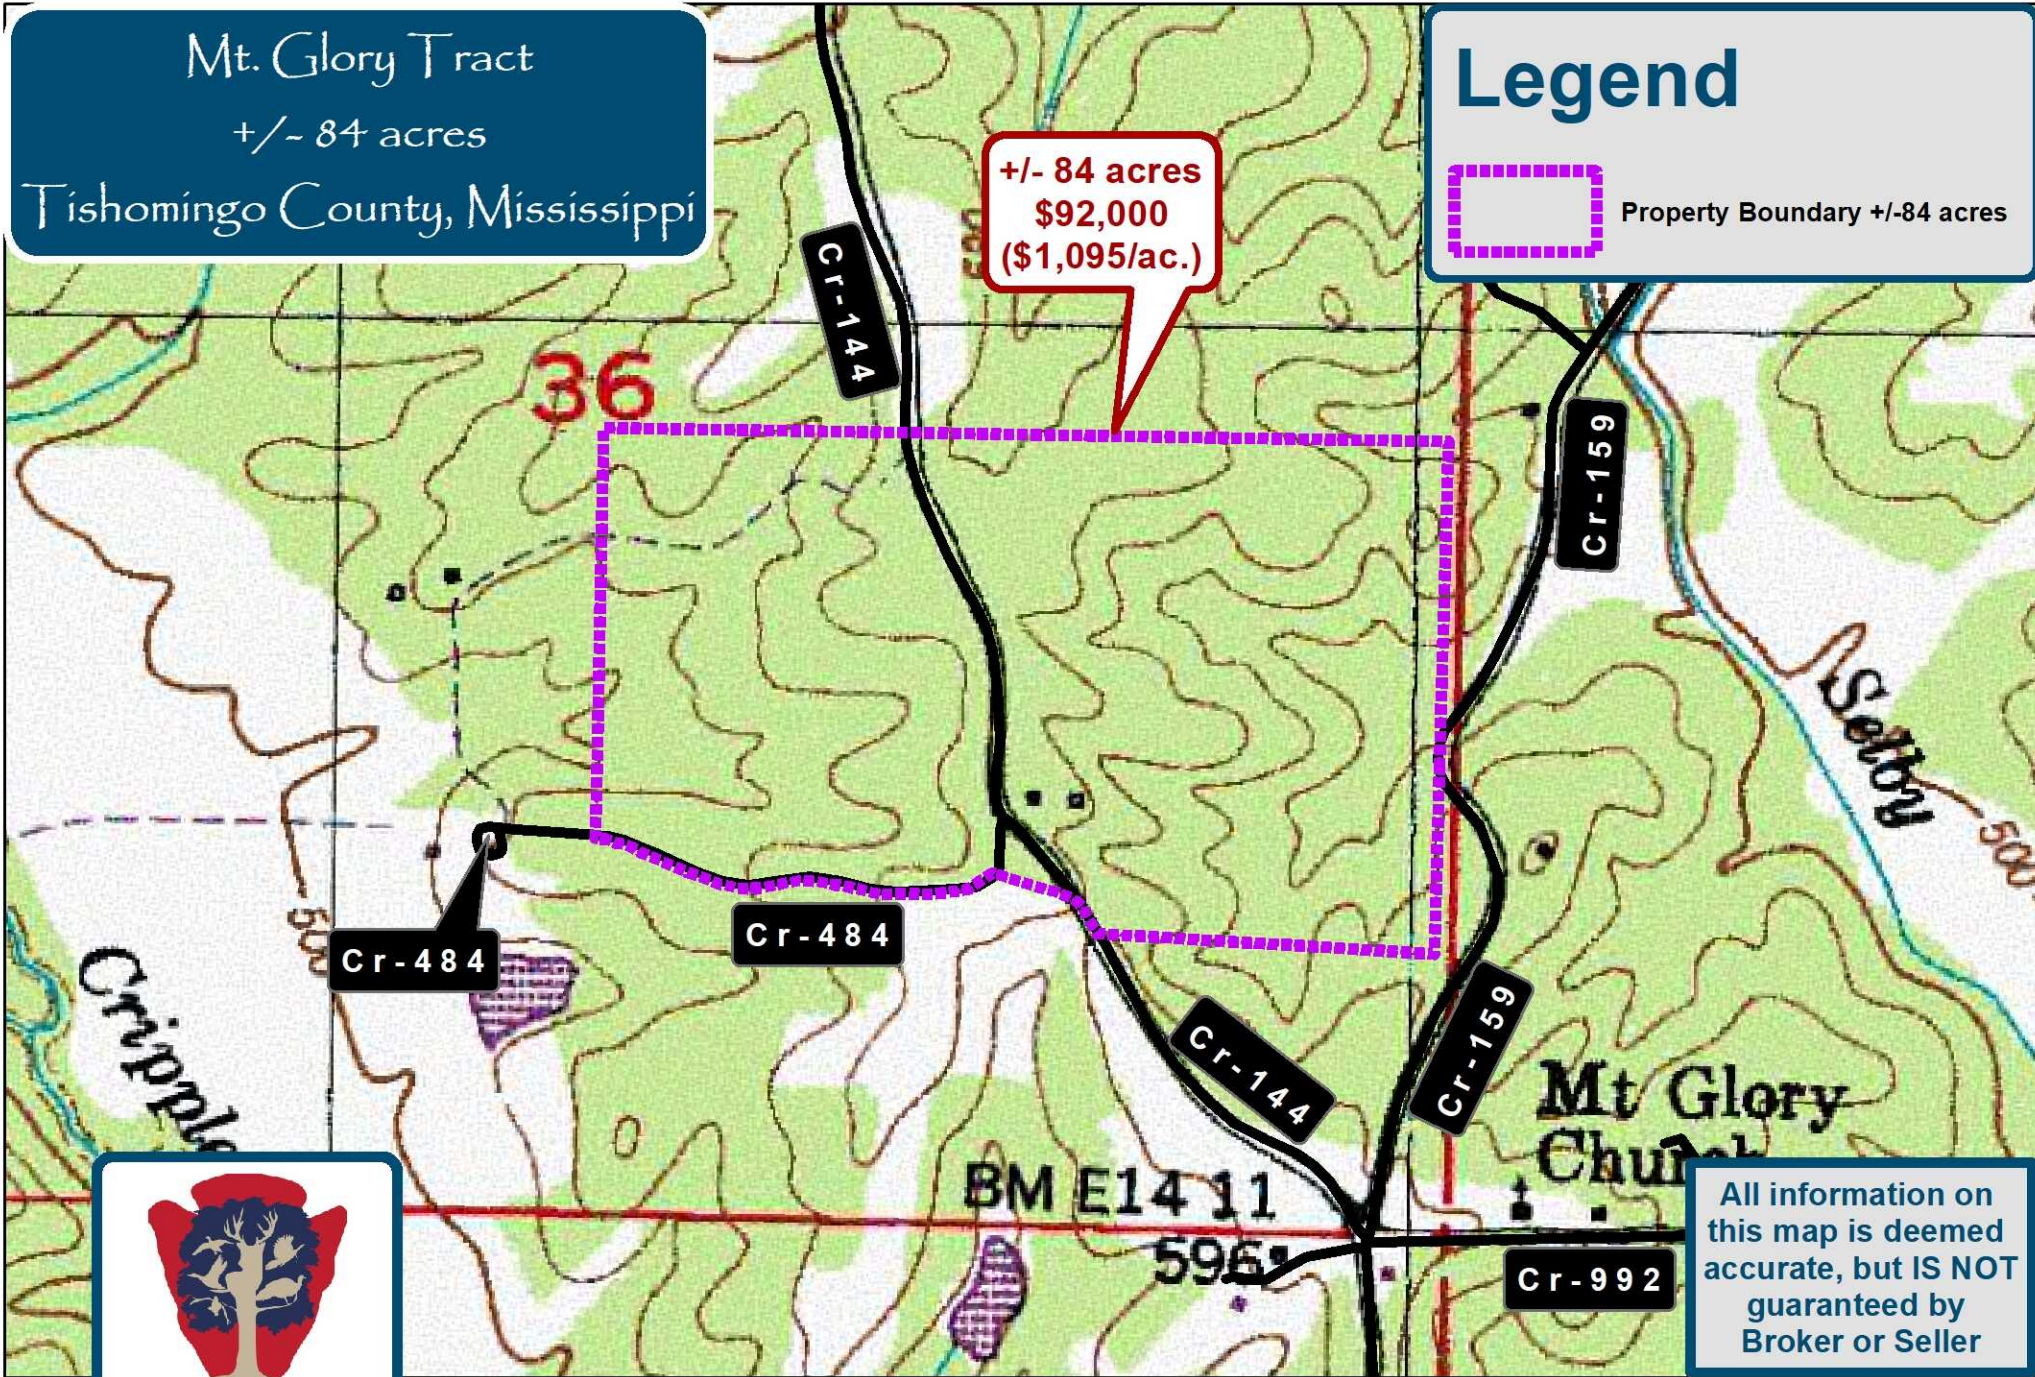

Legend

 Property Boundary +/-84 acres

All information on this map is deemed accurate, but IS NOT guaranteed by Broker or Seller

CALL: Justin M. Tapp, R.F.
Office: (662) 416-8193
Email: Justin @ goDreamTree.com