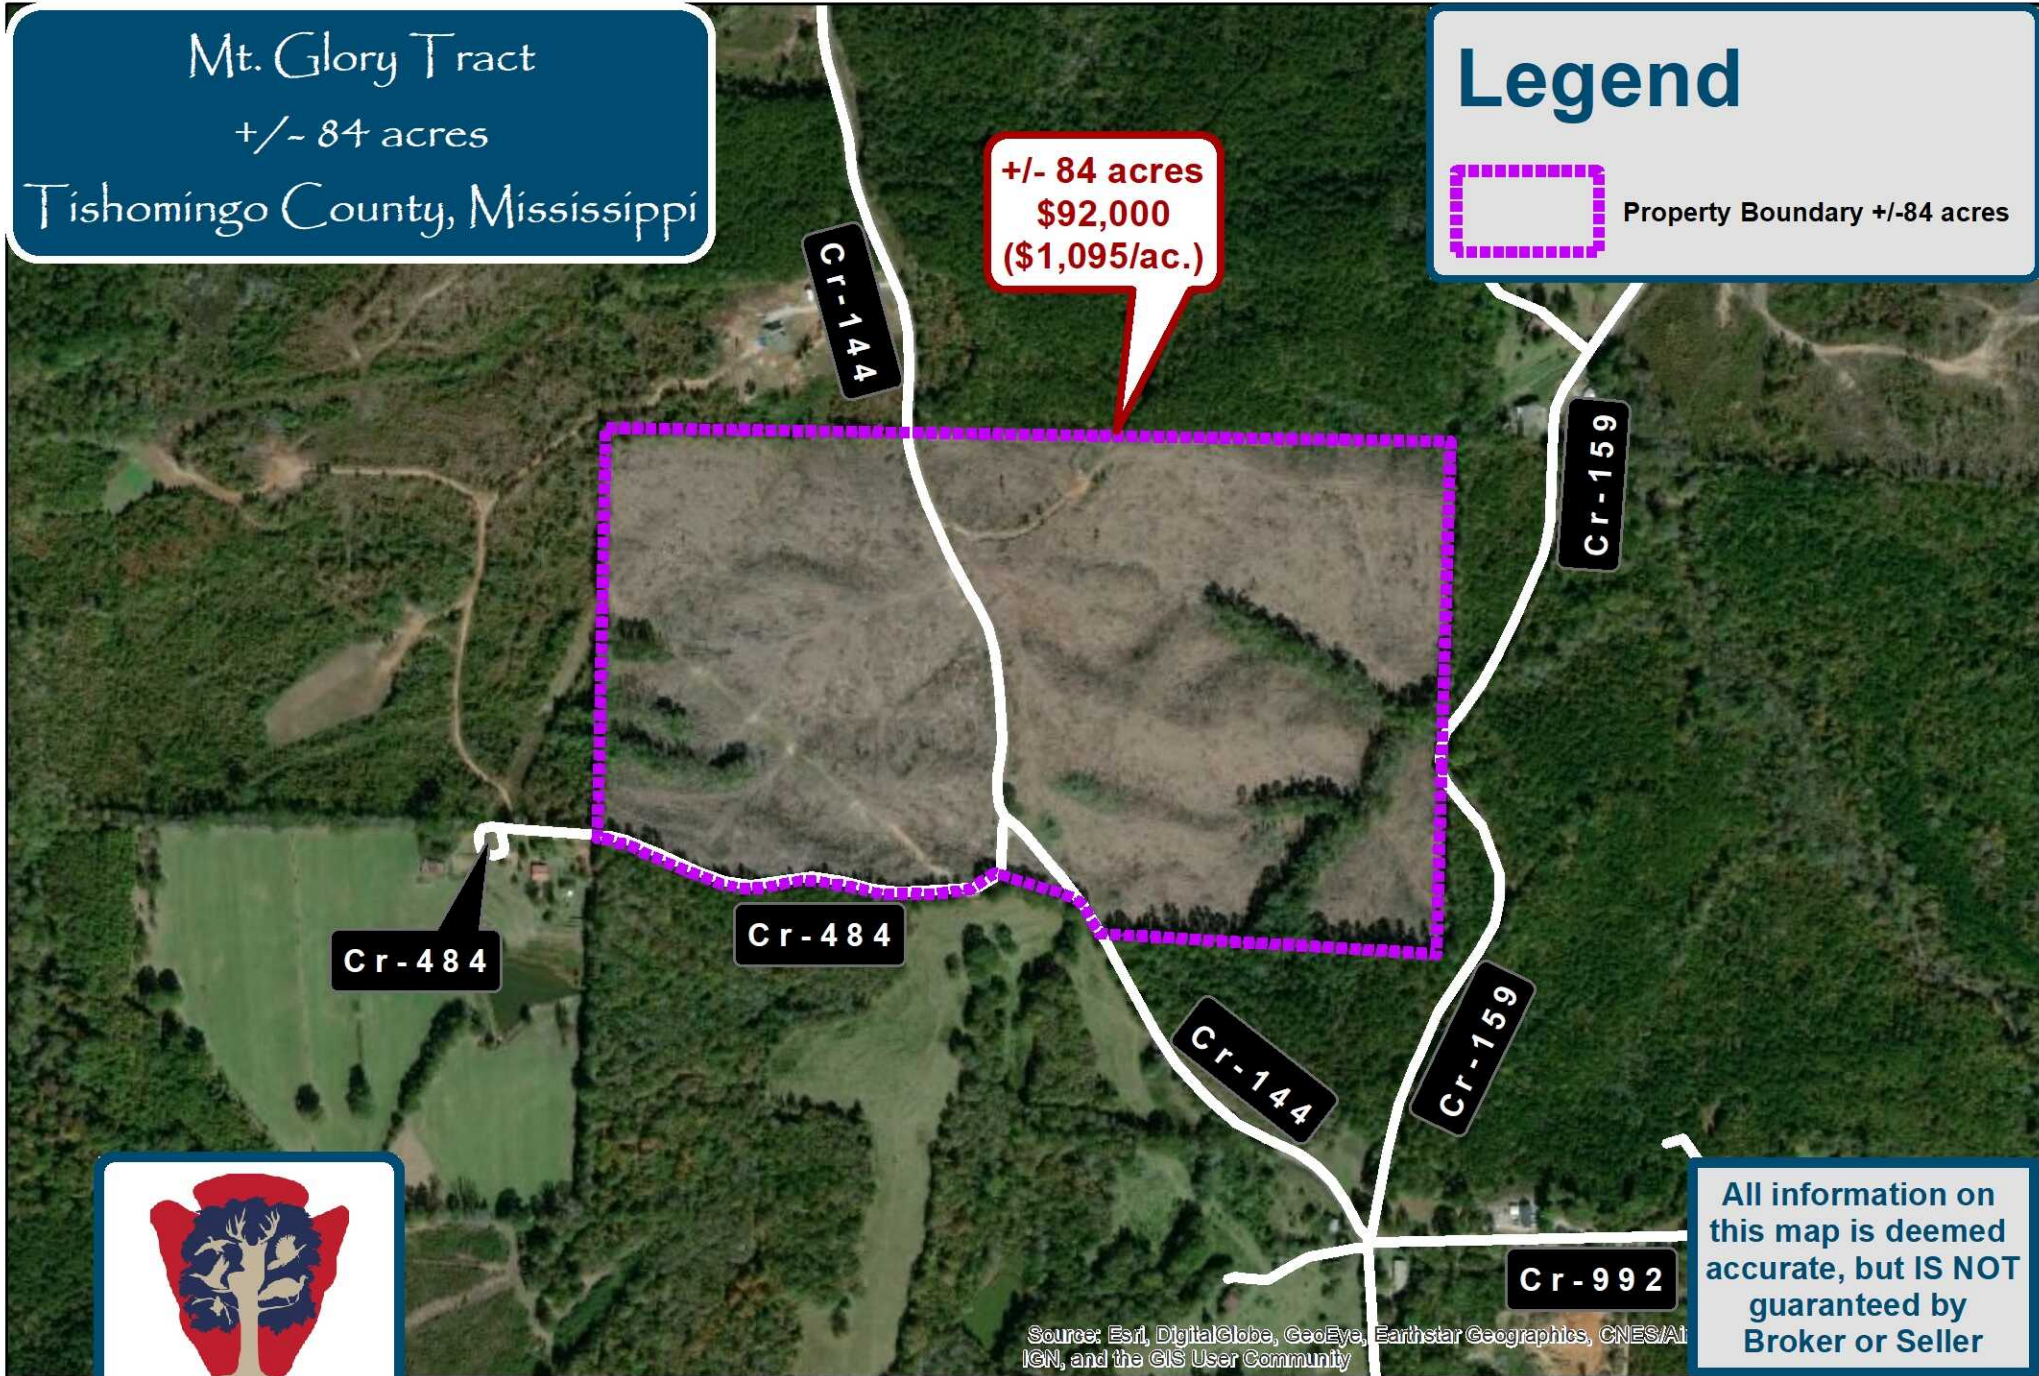

Mt. Glory Tract
+/- 84 acres
Tishomingo County, Mississippi

Legend

Property Boundary +/-84 acres

+/- 84 acres
\$92,000
(\$1,095/ac.)

All information on this map is deemed accurate, but IS NOT guaranteed by Broker or Seller

+/- 84 acres
\$92,000
(\$1,095/ac.)

Legend

-  Property Boundary +/-84 acres
-  1 yr. old Improved Loblolly Pine +/-77 acres
-  +/-70 yr. old Hardwood

CALL: Justin M. Tapp, R.F.
Office: (662) 416-8193
Email: Justin @ goDreamTree.com

All information on this map is deemed accurate, but IS NOT guaranteed by Broker or Seller

Mt. Glory Tract

+/- 84 acres

Tishomingo County, Mississippi

All information on this map is deemed accurate, but IS NOT guaranteed by Broker or Seller

Legend

 Property Boundary +/-84 acres

All information on this map is deemed accurate, but IS NOT guaranteed by Broker or Seller

CALL: Justin M. Tapp, R.F.
Office: (662) 416-8193
Email: Justin @ goDreamTree.com