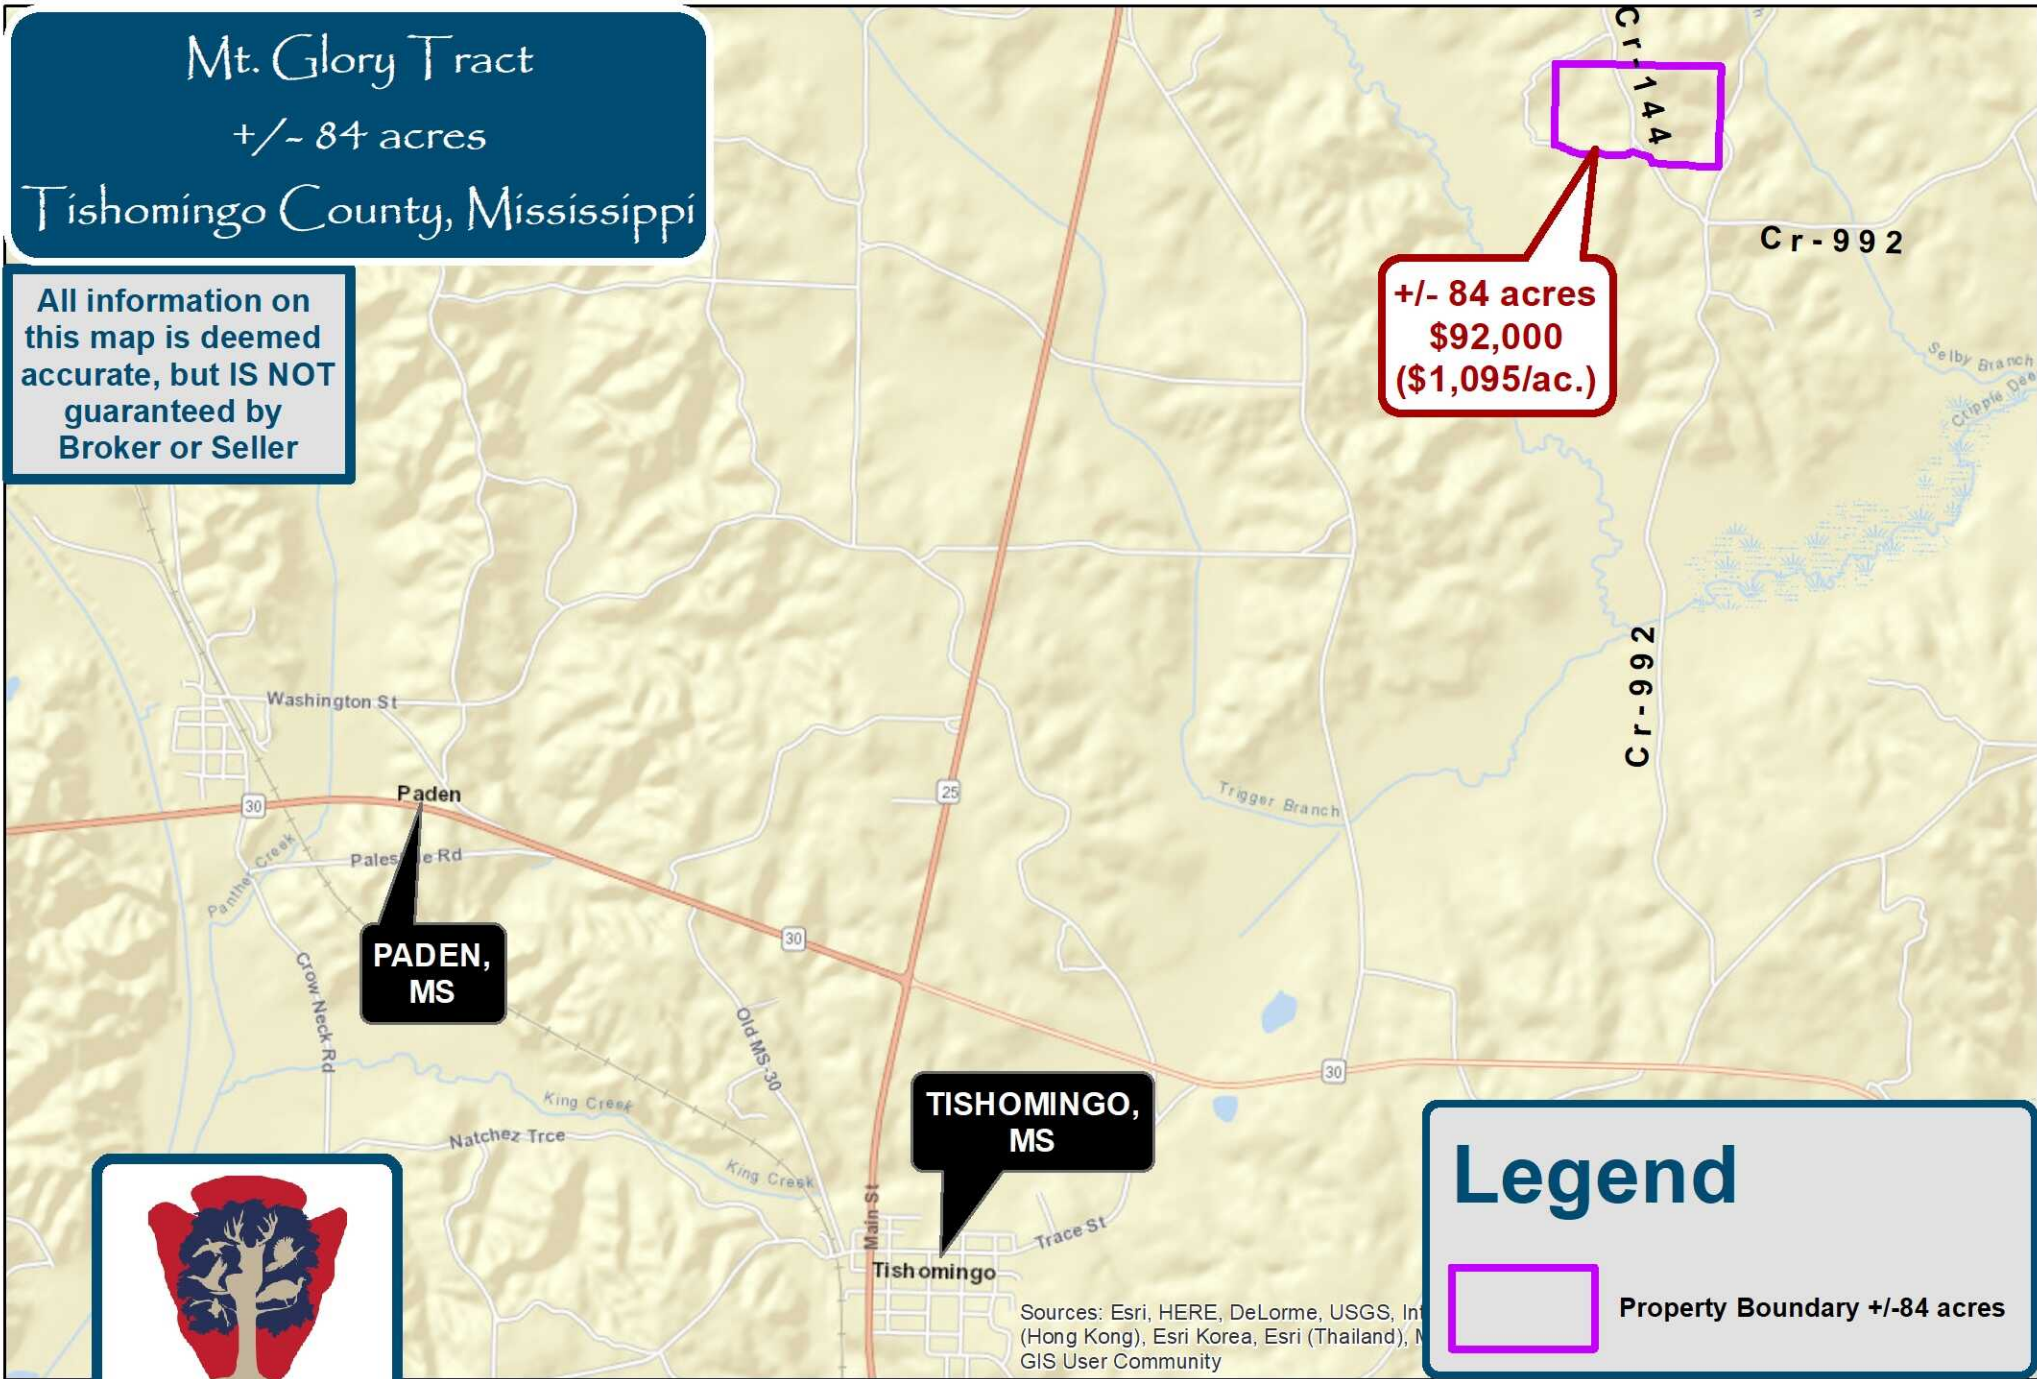

+/- 84 acres
\$92,000
(\$1,095/ac.)

PADEN, MS

TISHOMINGO, MS

Legend

Property Boundary +/-84 acres

CALL: Justin M. Tapp, R.F.
Office: (662) 416-8193
Email: Justin @ goDreamTree.com

Mt. Glory Tract
+/- 84 acres
Tishomingo County, Mississippi