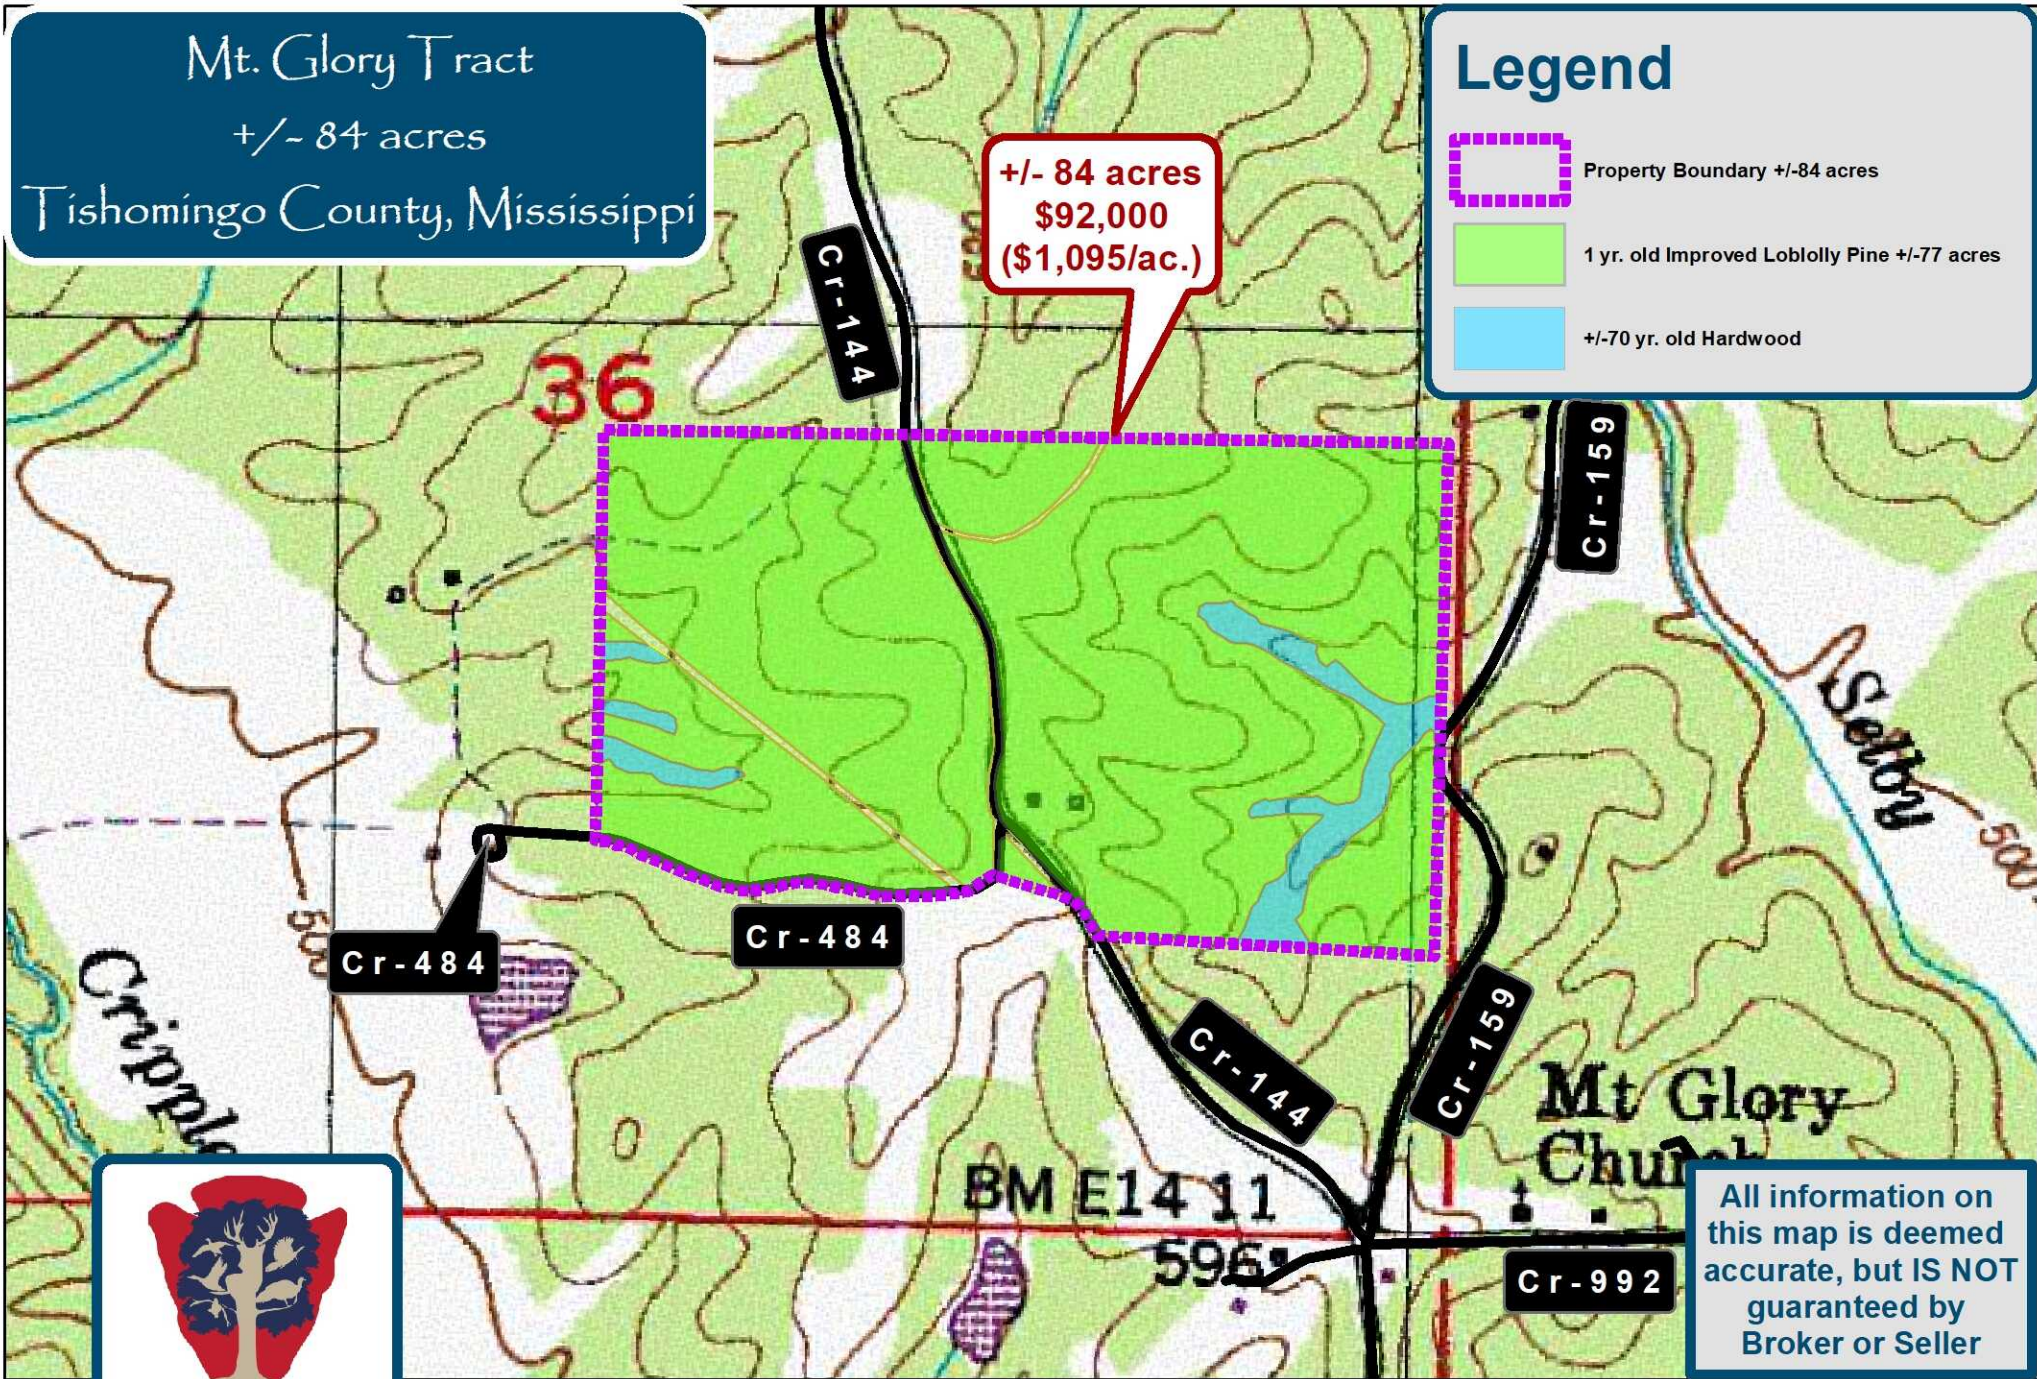

Mt. Glory Tract
+/- 84 acres
Tishomingo County, Mississippi

Legend

Property Boundary +/-84 acres

+/- 84 acres
\$92,000
(\$1,095/ac.)

All information on this map is deemed accurate, but IS NOT guaranteed by Broker or Seller

+/- 84 acres
\$92,000
(\$1,095/ac.)

Legend

-  Property Boundary +/-84 acres
-  1 yr. old Improved Loblolly Pine +/-77 acres
-  +/-70 yr. old Hardwood

CALL: Justin M. Tapp, R.F.
Office: (662) 416-8193
Email: Justin @ goDreamTree.com

All information on this map is deemed accurate, but IS NOT guaranteed by Broker or Seller

Mt. Glory Tract

+/- 84 acres

Tishomingo County, Mississippi

All information on this map is deemed accurate, but IS NOT guaranteed by Broker or Seller