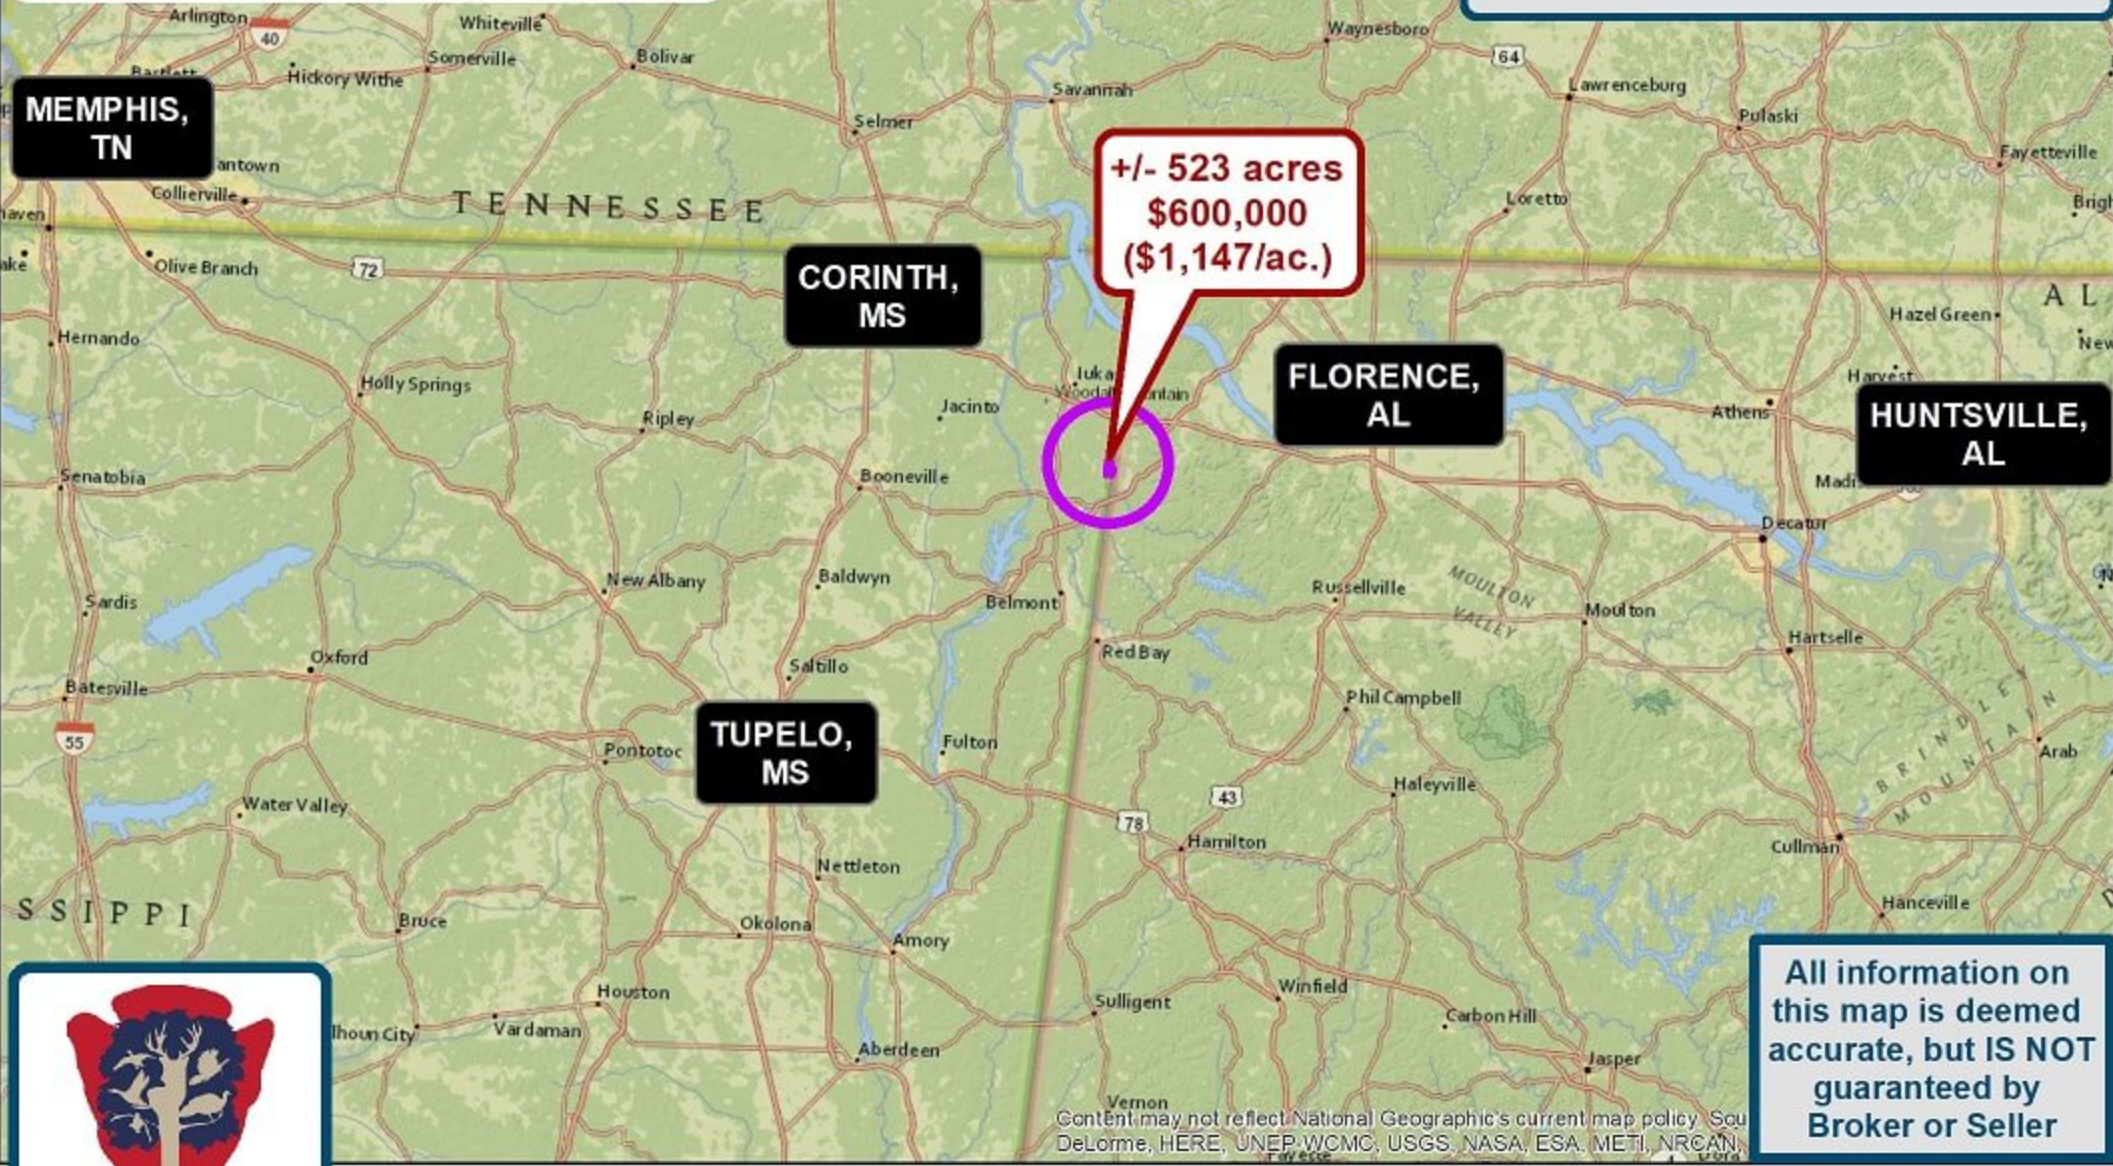

Cripple Deer Creek Tract
+/- 523 acres
Tishomingo County, Mississippi

Legend

Property Boundary +/-523 acres

CALL: Justin M. Tapp, R.F.
Office: (662) 416-8193
Email: Justin @ goDreamTree.com

All information on this map is deemed accurate, but IS NOT guaranteed by Broker or Seller

Content may not reflect National Geographic's current map policy. Sources: DeLorme, HERE, UNEP-WCMC, USGS, NASA, ESA, METI, NRCAN,...