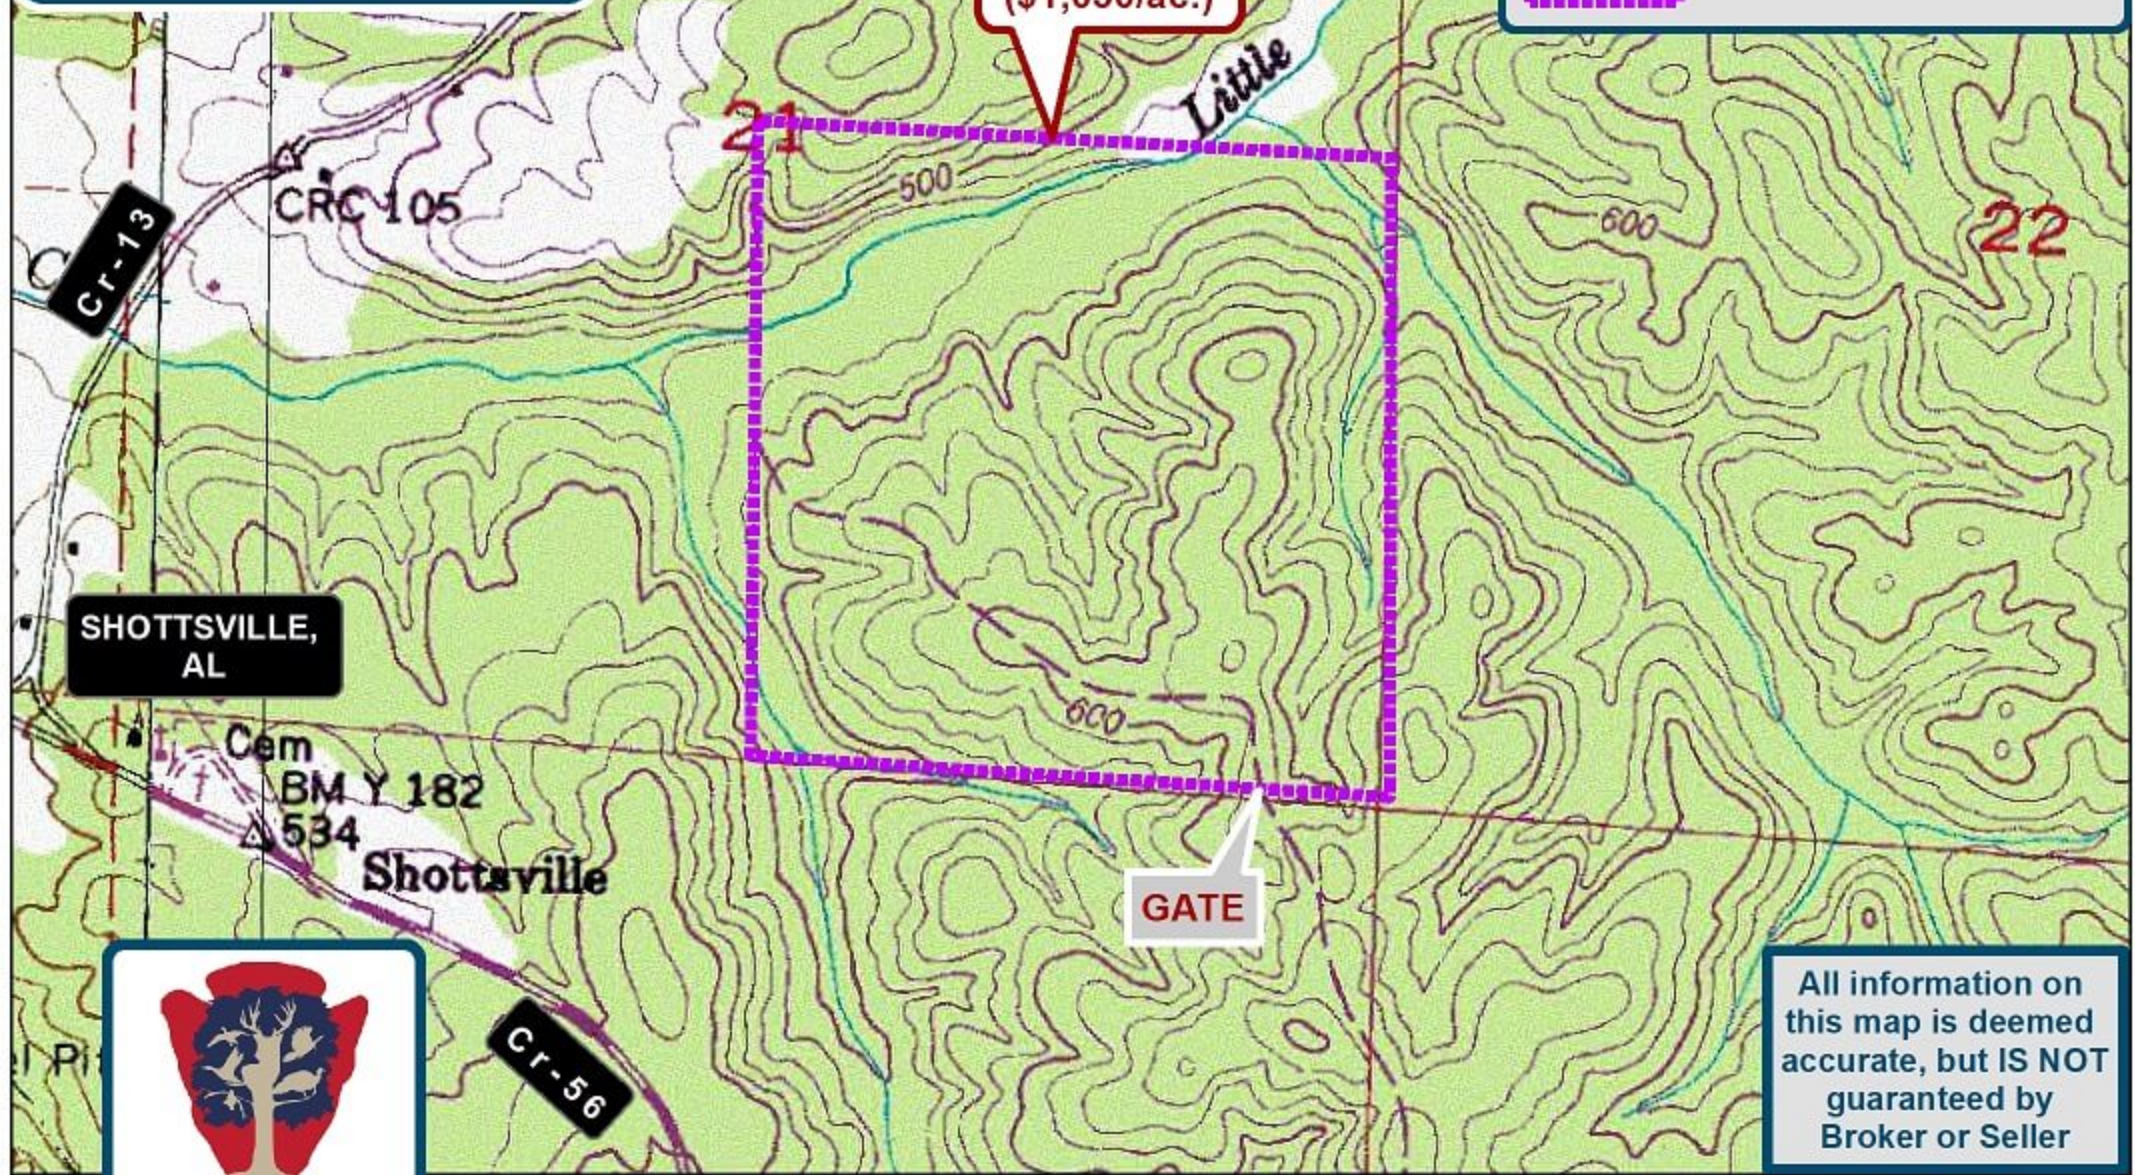

Little Creek Tract  
+/- 161 acres  
Marion County, Alabama

# Legend

Property Boundary +/-161 acres

+/- 161 acres  
\$169,000  
(\$1,050/ac.)

All information on this map is deemed accurate, but IS NOT guaranteed by Broker or Seller

CALL: Justin M. Tapp, R.F.  
Office: (662) 416-8193  
Email: Justin @ goDreamTree.com