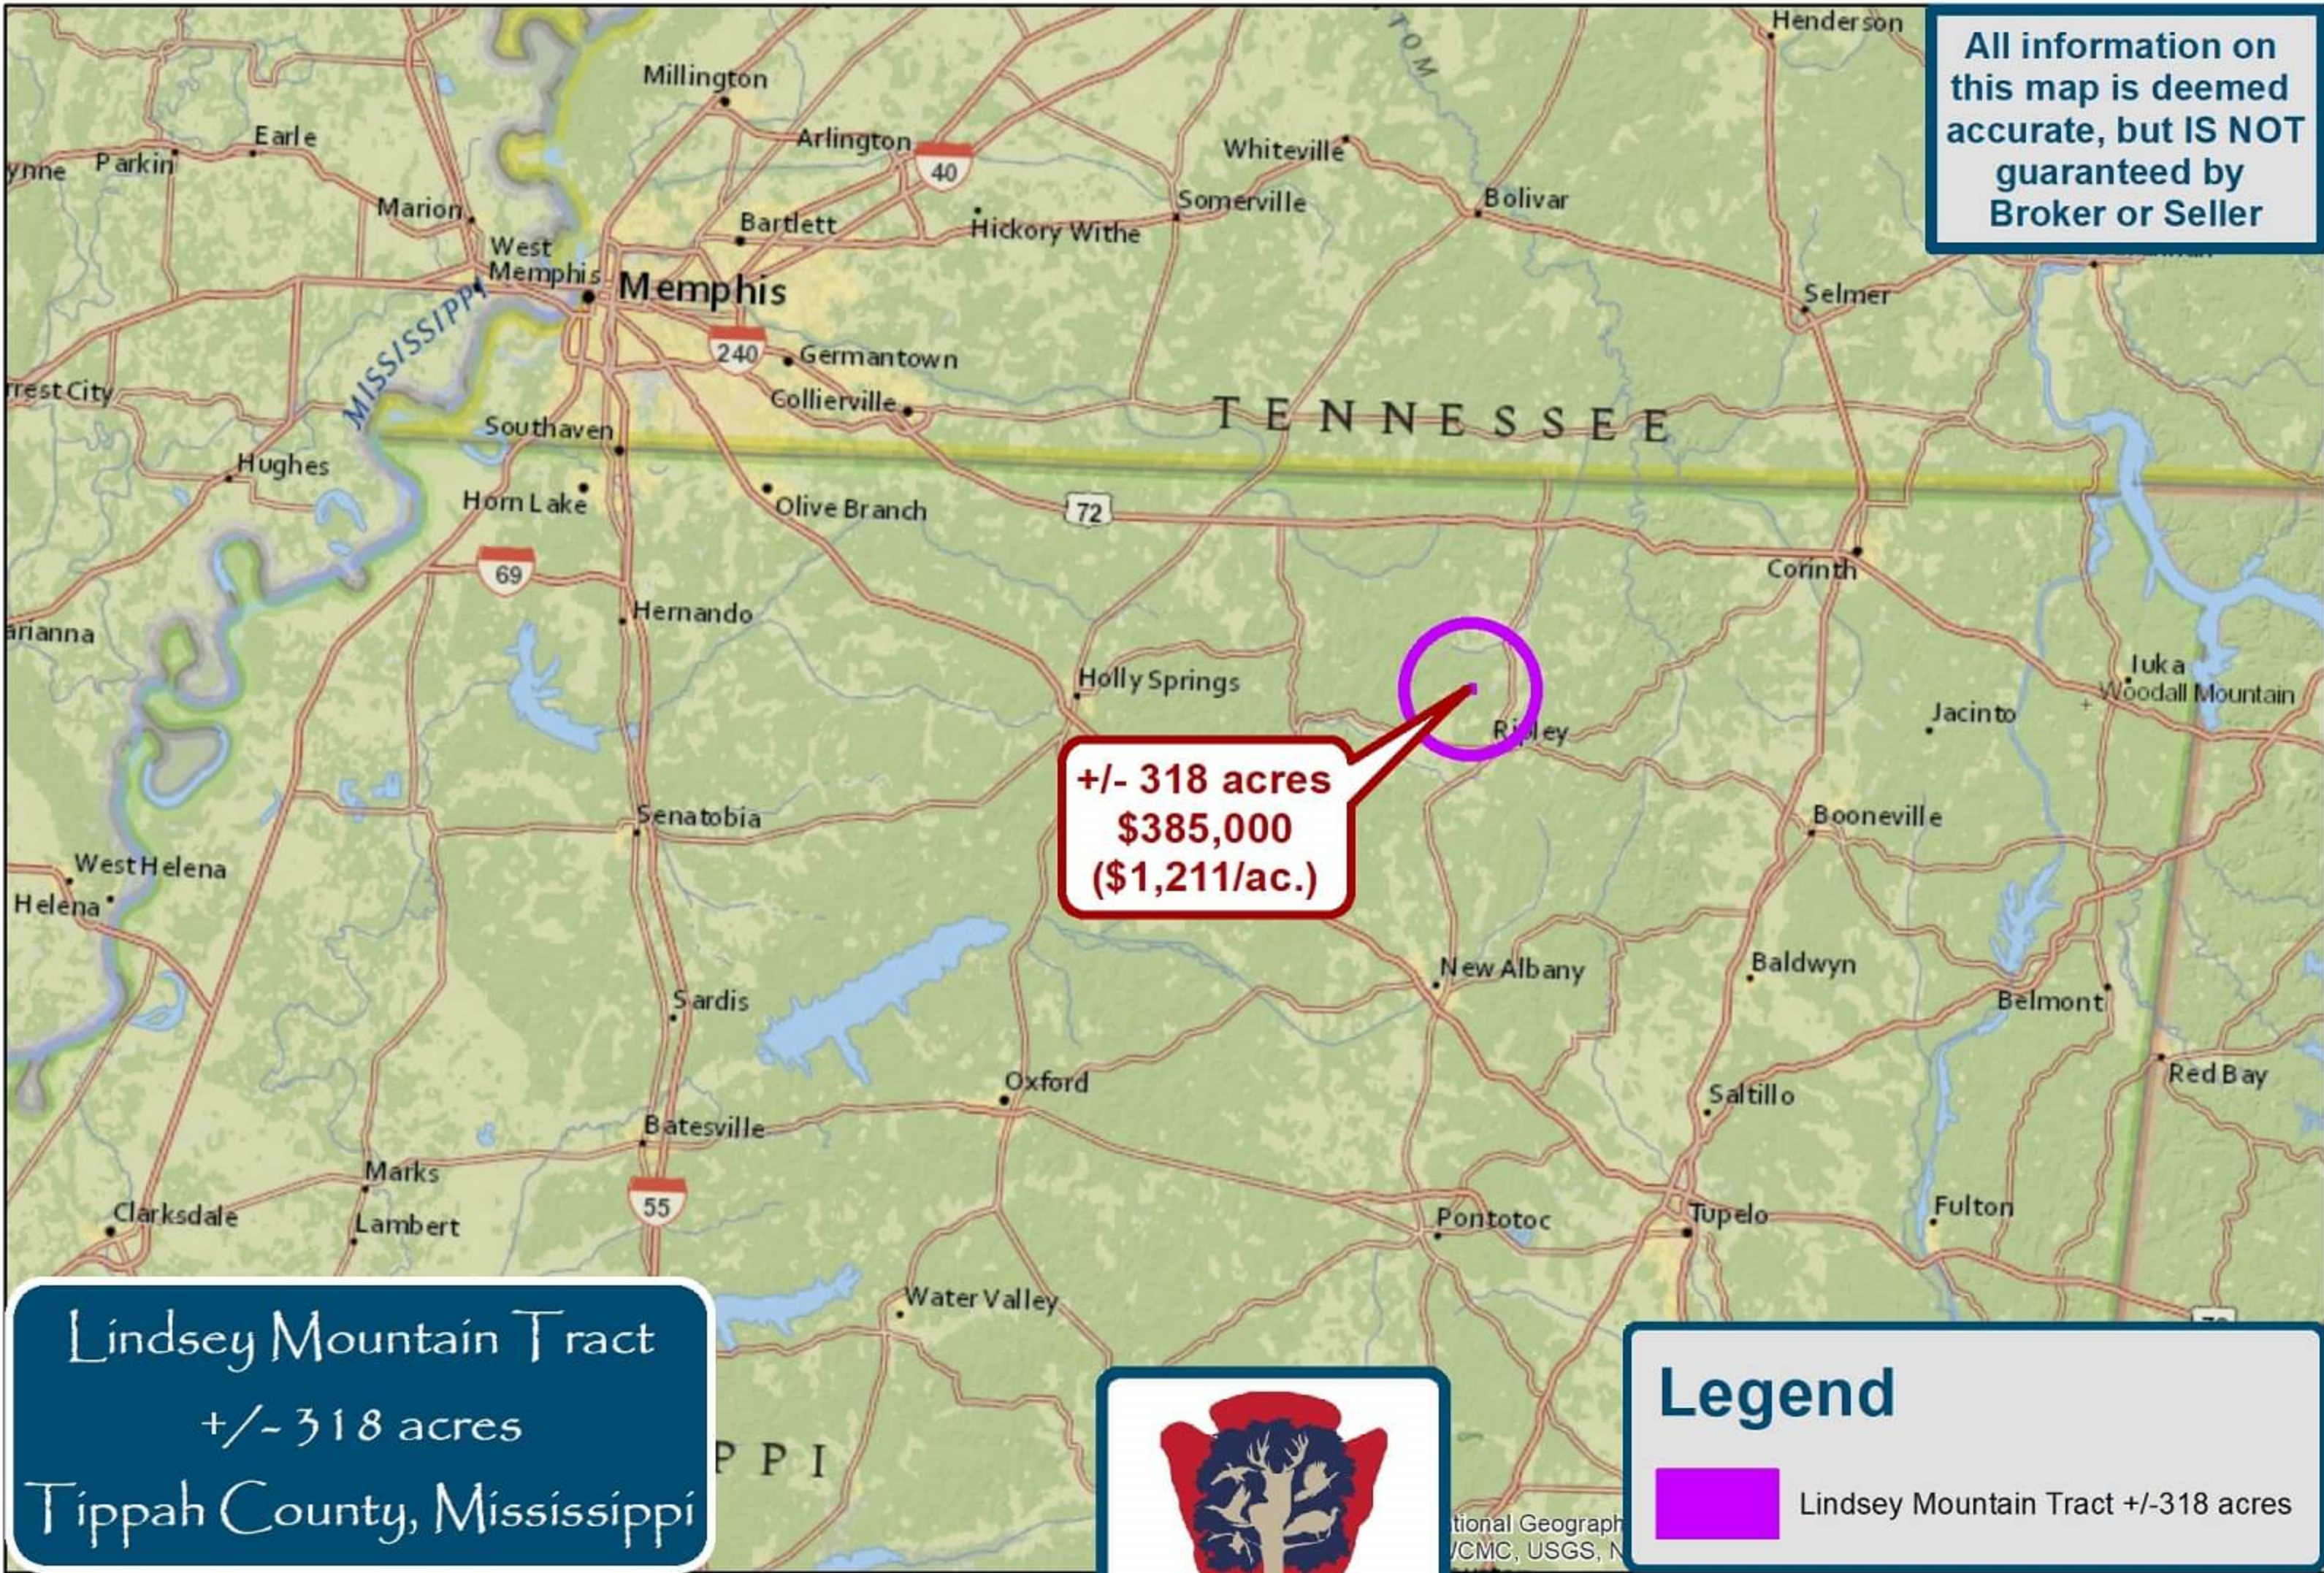

All information on this map is deemed accurate, but IS NOT guaranteed by Broker or Seller

Lindsey Mountain Tract
+/- 318 acres
Tippah County, Mississippi

+/- 318 acres
\$385,000
(\$1,211/ac.)

Legend

 Lindsey Mountain Tract +/-318 acres