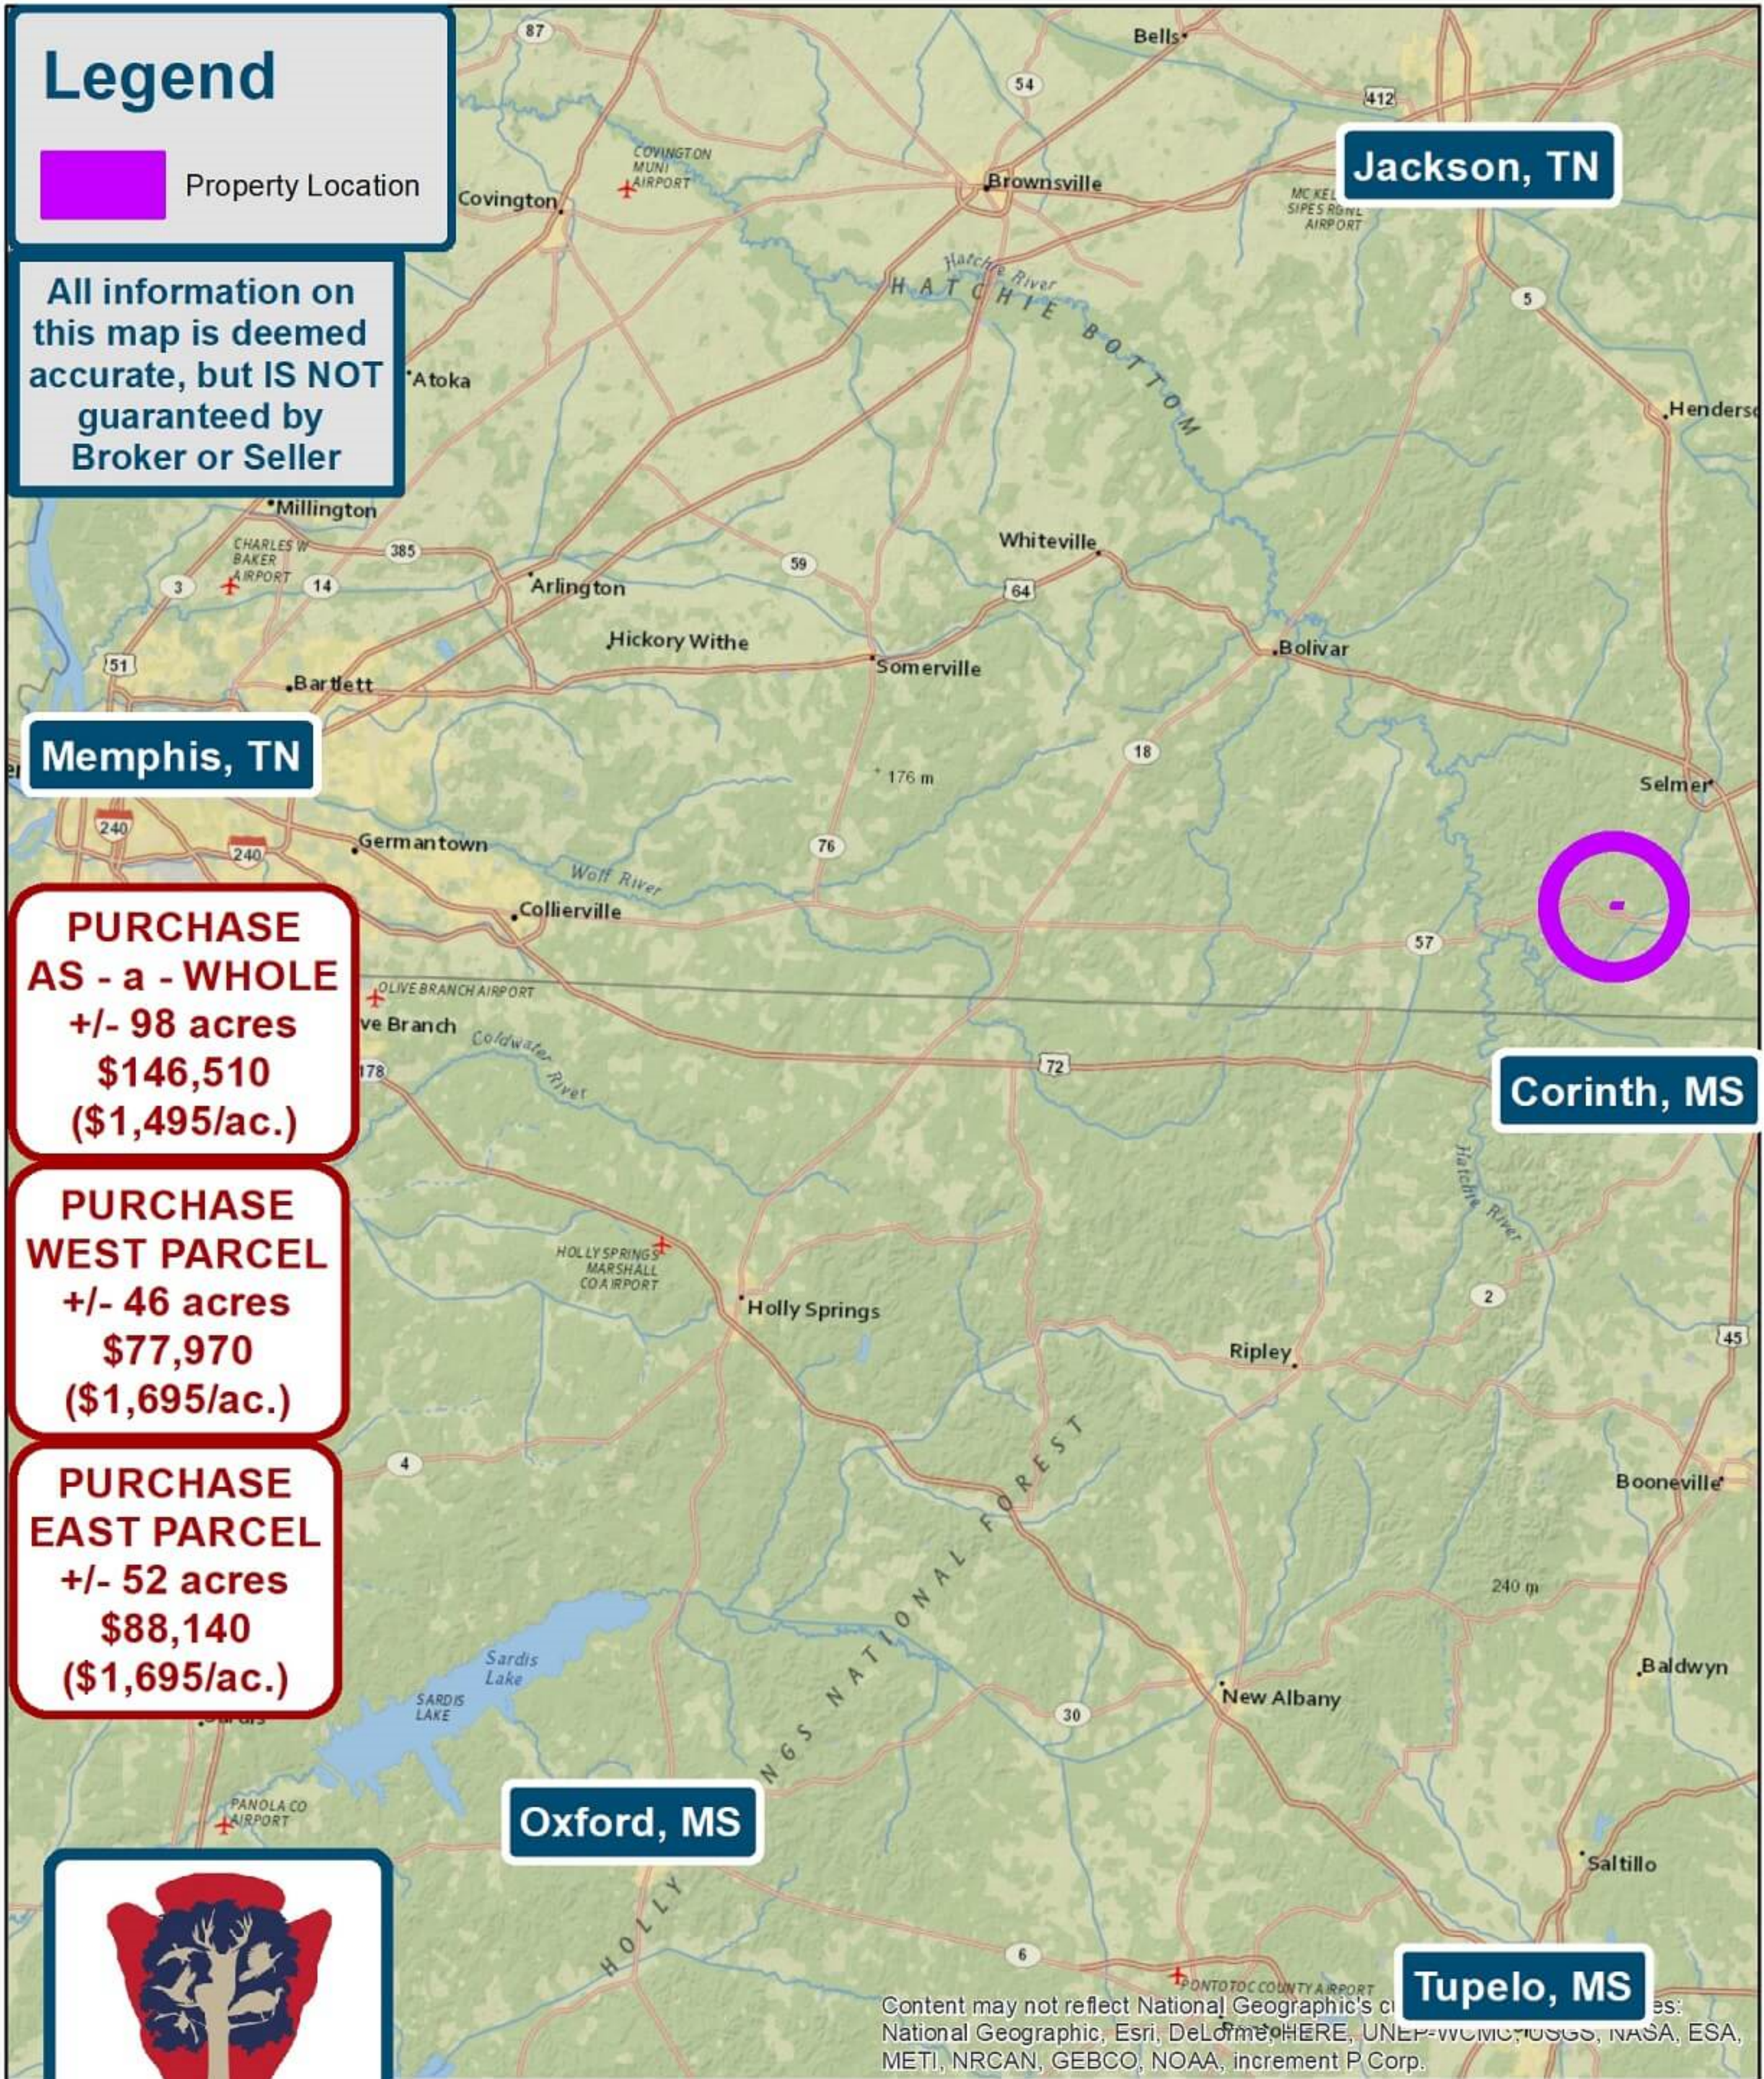

# Legend

 Property Location

All information on this map is deemed accurate, but IS NOT guaranteed by Broker or Seller

**Memphis, TN**

**Jackson, TN**

**Corinth, MS**

**Oxford, MS**

**Tupelo, MS**

**PURCHASE AS - a - WHOLE**  
**+/- 98 acres**  
**\$146,510**  
**(\$1,495/ac.)**

**PURCHASE WEST PARCEL**  
**+/- 46 acres**  
**\$77,970**  
**(\$1,695/ac.)**

**PURCHASE EAST PARCEL**  
**+/- 52 acres**  
**\$88,140**  
**(\$1,695/ac.)**