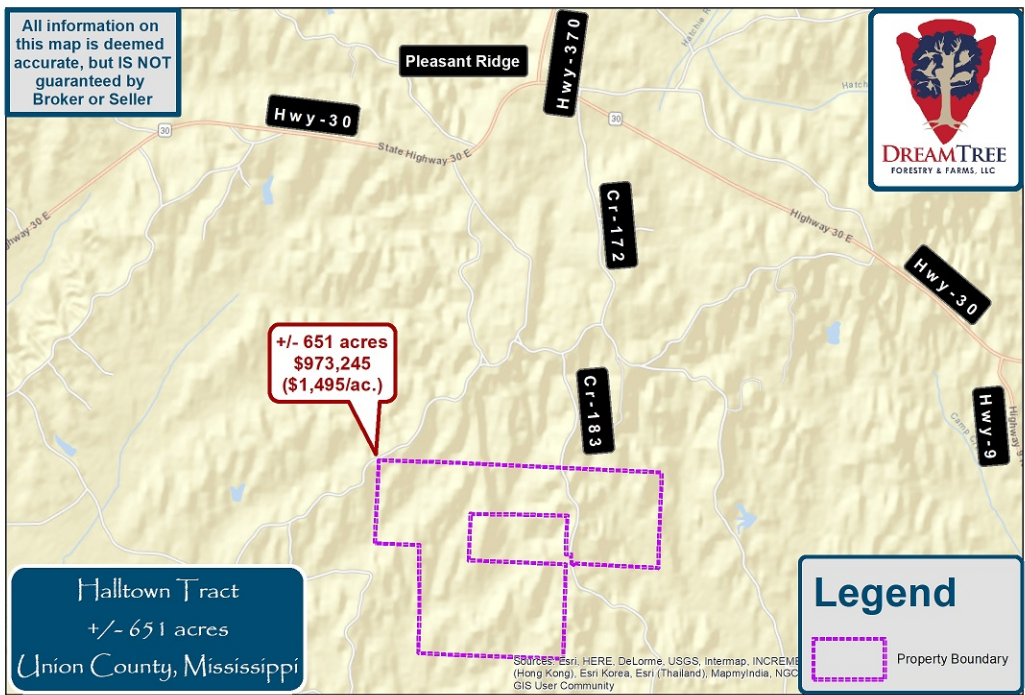

All information on this map is deemed accurate, but IS NOT guaranteed by Broker or Seller

+/- 651 acres
$973,245
($1,495/ac.)

Halltown Tract
+/- 651 acres
Union County, Mississippi

Legend

Property Boundary

CALL: Justin M. Tapp, R.F.
Office: (662) 416-8193
Email: Justin @ goDreamTree.com