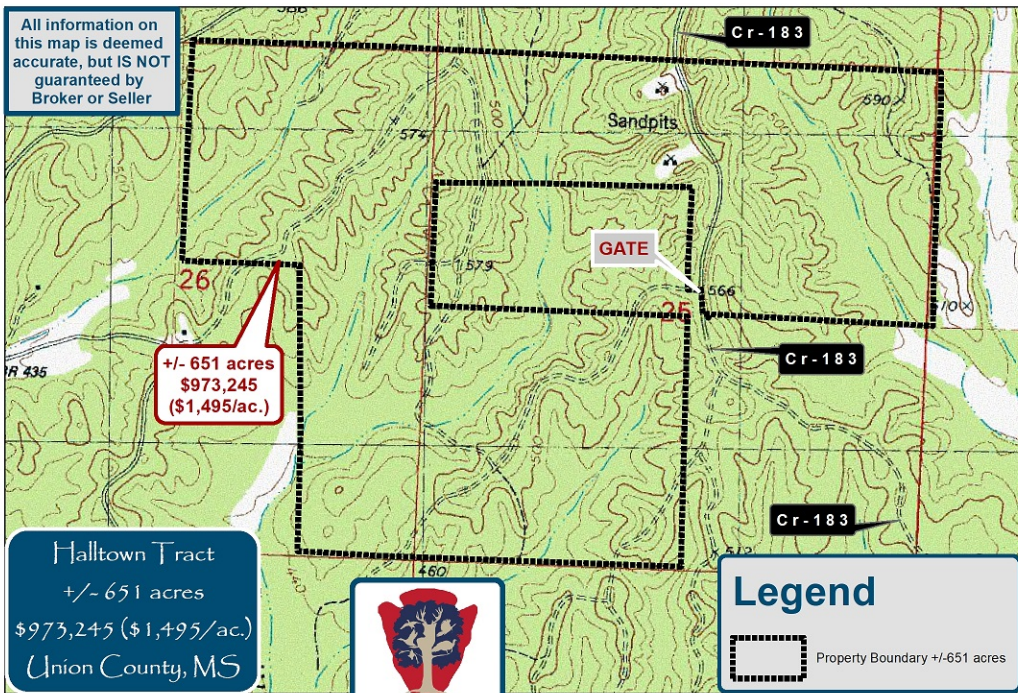

All information on this map is deemed accurate, but IS NOT guaranteed by Broker or Seller

26
+/- 651 acres
\$973,245
(\$1,495/ac.)

GATE

Cr-183

Cr-183

Cr-183

Halltown Tract

+/- 651 acres

\$973,245 (\$1,495/ac.)

Union County, MS

DREAMTREE
FORESTRY & FARMS, LLC

Legend

Property Boundary +/-651 acres

CALL: Justin M. Tapp, R.F.
Office: (662) 416-8193
Email: Justin @ goDreamTree.com

0 625 1,250 2,500
Feet