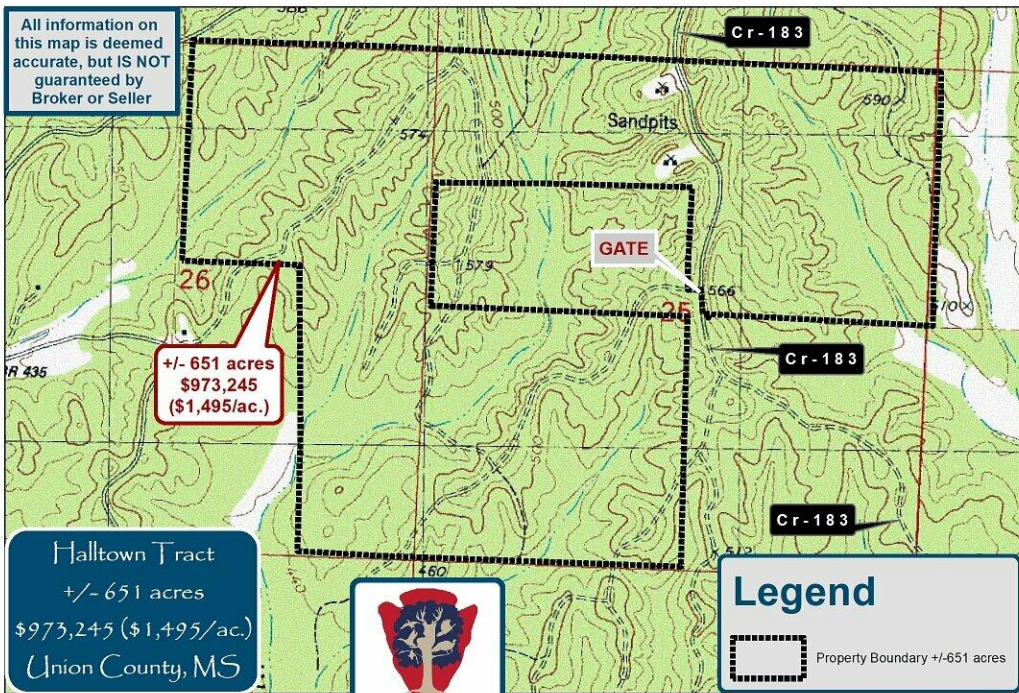

All information on this map is deemed accurate, but IS NOT guaranteed by Broker or Seller

Halltown Tract

+/- 651 acres

$973,245 ($1,495/ac.)

Union County, MS