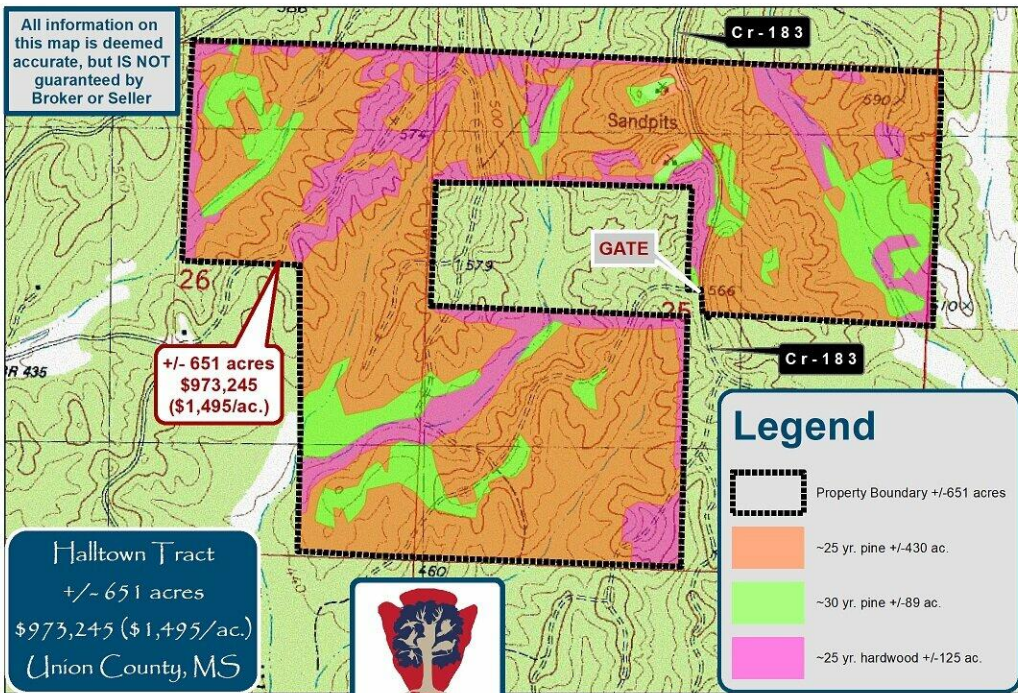

Cr-183

Legend

Property Boundary +/-651 acres

CALL: Justin M. Tapp, R.F.
Office: (662) 416-8193
Email: Justin @ goDreamTree.com

0 625 1,250 2,500
Feet

All information on this map is deemed accurate, but IS NOT guaranteed by Broker or Seller