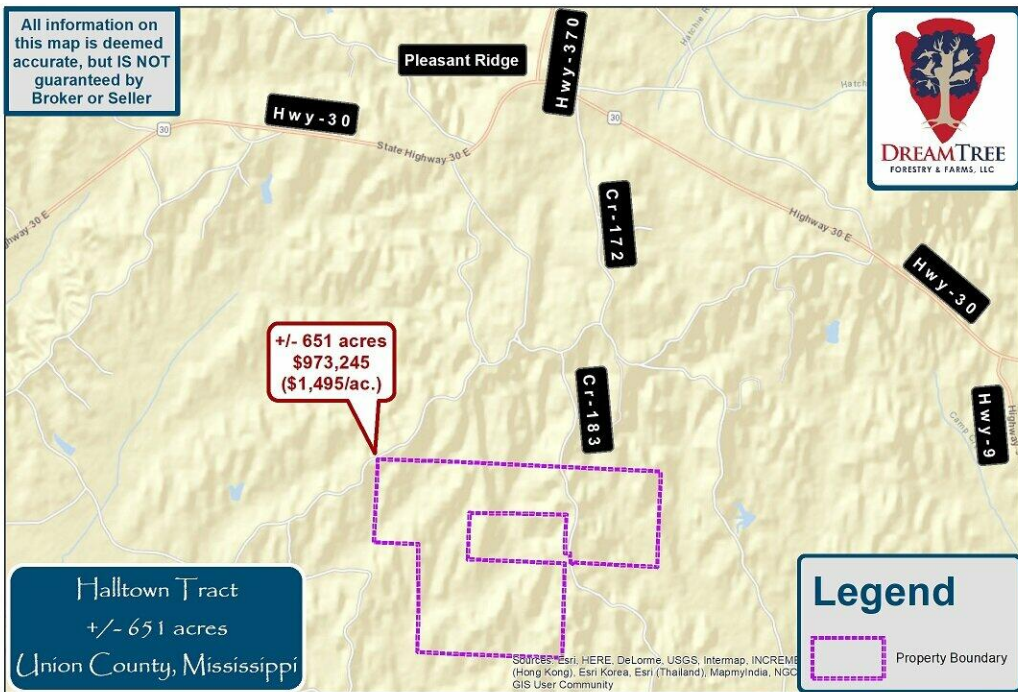

+/- 651 acres
\$973,245
(\$1,495/ac.)

Halltown Tract
+/- 651 acres
Union County, Mississippi

Legend

 Property Boundary

SDI, HERE, Esri, HERE, DeLorme, USGS, Intermap, INCREMENTAL, (Hong Kong), Esri Korea, Esri (Thailand), MapmyIndia, NGC, GIS User Community

Cr-183

Legend

Property Boundary +/-651 acres

CALL: Justin M. Tapp, R.F.
Office: (662) 416-8193
Email: Justin @ goDreamTree.com

0 625 1,250 2,500
Feet

All information on this map is deemed accurate, but IS NOT guaranteed by Broker or Seller

0 625 1,250 2,500 Feet