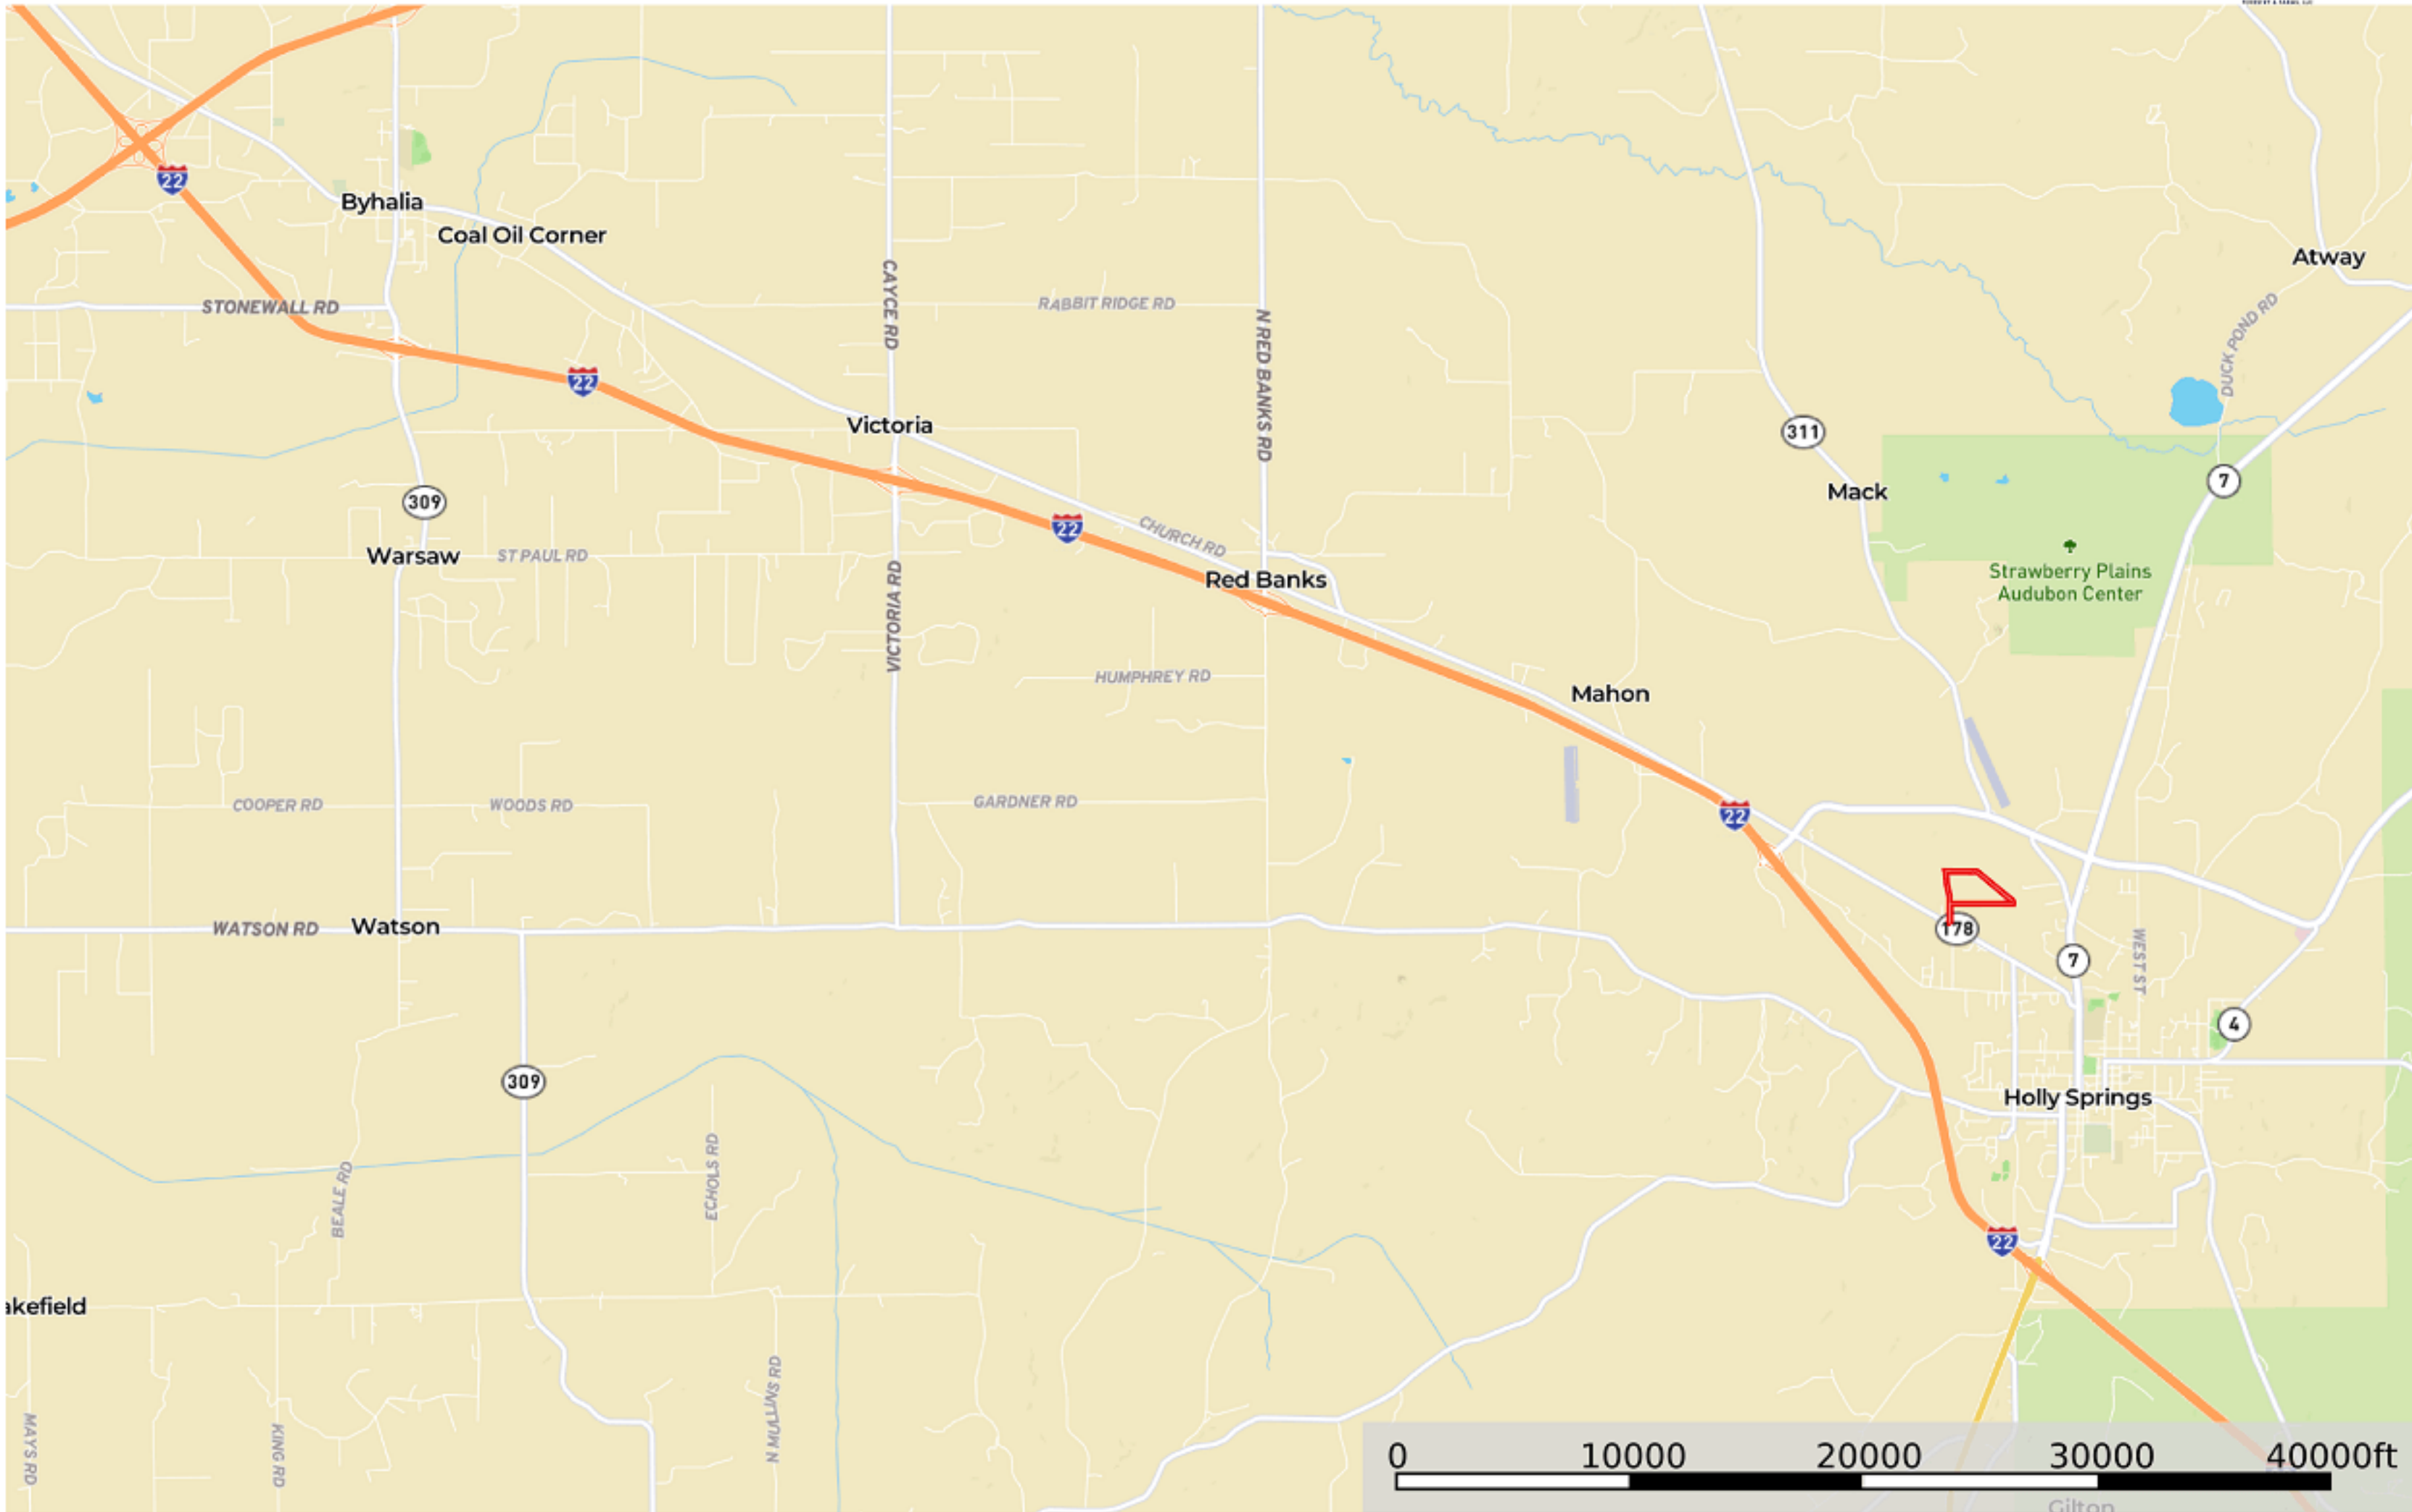

# ABV03 - 67 Acres

Marshall County, Mississippi, 67 AC +/-

Boundary

# ABV03 East +/-67 Acres

Marshall County, Mississippi, AC +/-

Boundary

mapbox

0 500 1000 1500 2000ft

Boundary

**ABV03 East +/-67 Acres**  
Marshall County, Mississippi, AC +/-

Boundary