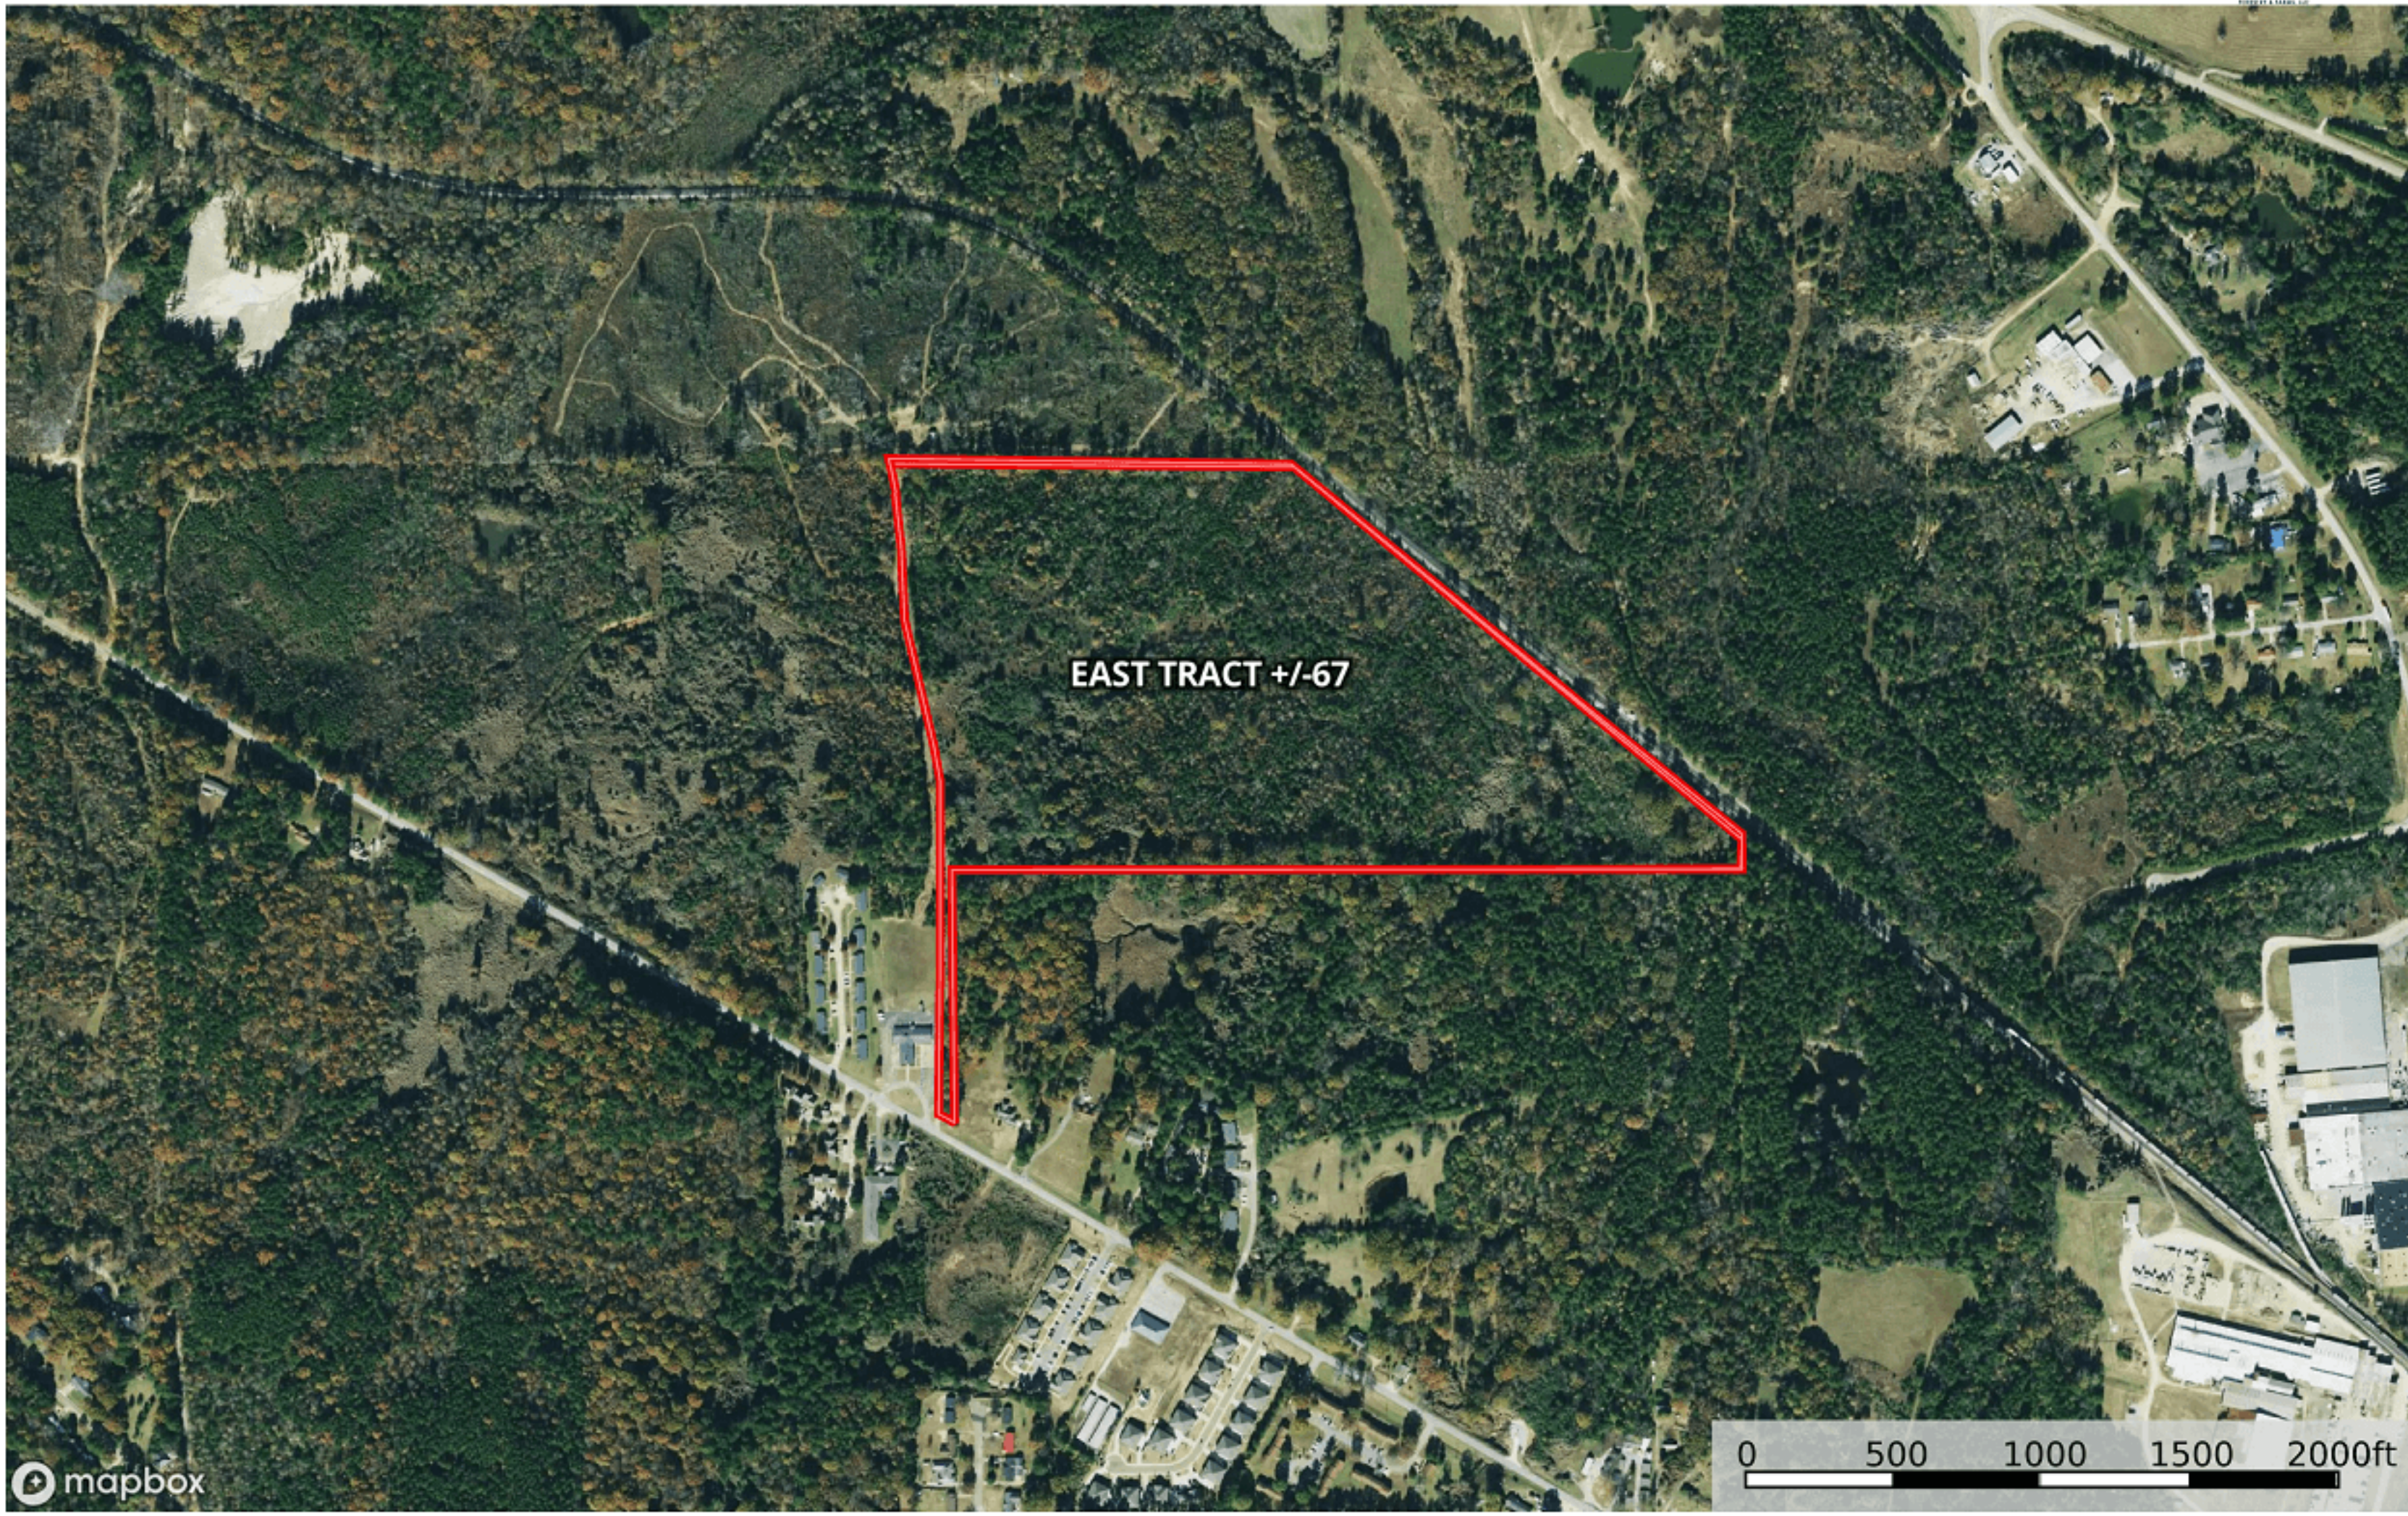

# ABV03 - 67 Acres

Marshall County, Mississippi, 67 AC +/-

Boundary

# ABV03 East +/-67 Acres

Marshall County, Mississippi, AC +/-

Boundary

mapbox

0 500 1000 1500 2000ft

Boundary

**ABV03 East +/-67 Acres**  
Marshall County, Mississippi, AC +/-

Boundary