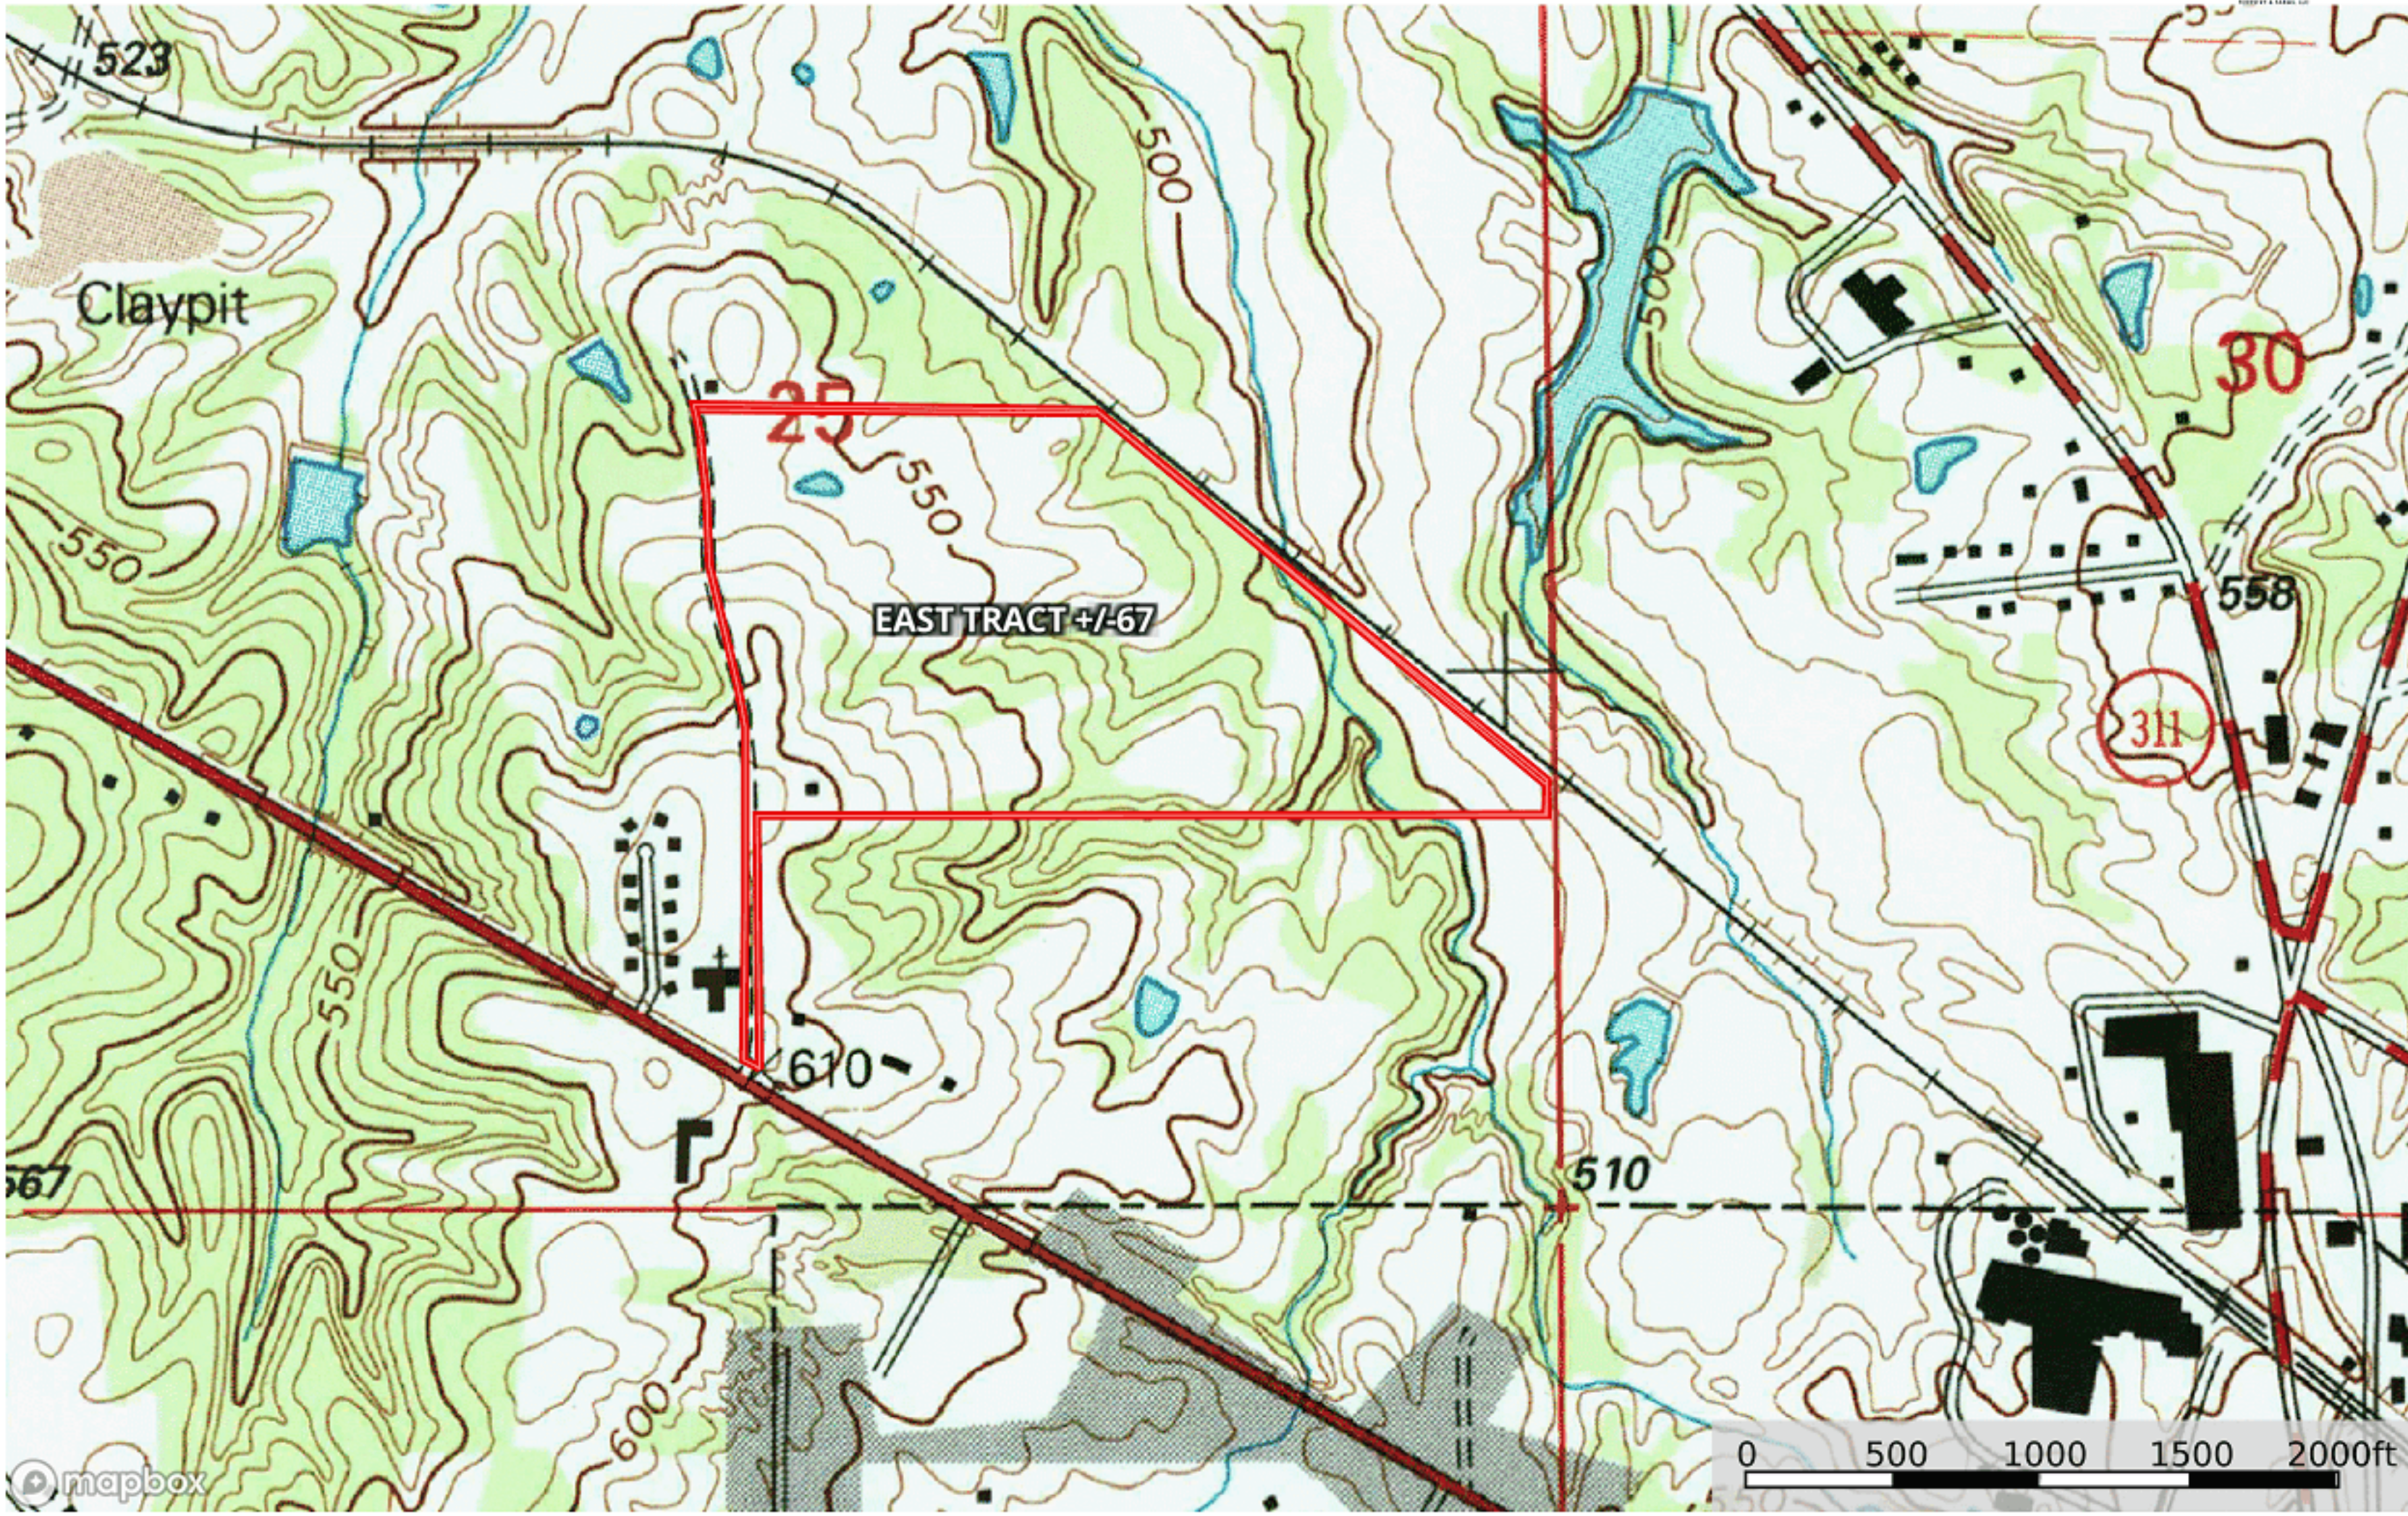

# ABV03 - 67 Acres

Marshall County, Mississippi, 67 AC +/-

Boundary

# ABV03 East +/-67 Acres

Marshall County, Mississippi, AC +/-

Boundary

mapbox

0 500 1000 1500 2000ft

Boundary

**ABV03 East +/-67 Acres**  
Marshall County, Mississippi, AC +/-

Boundary