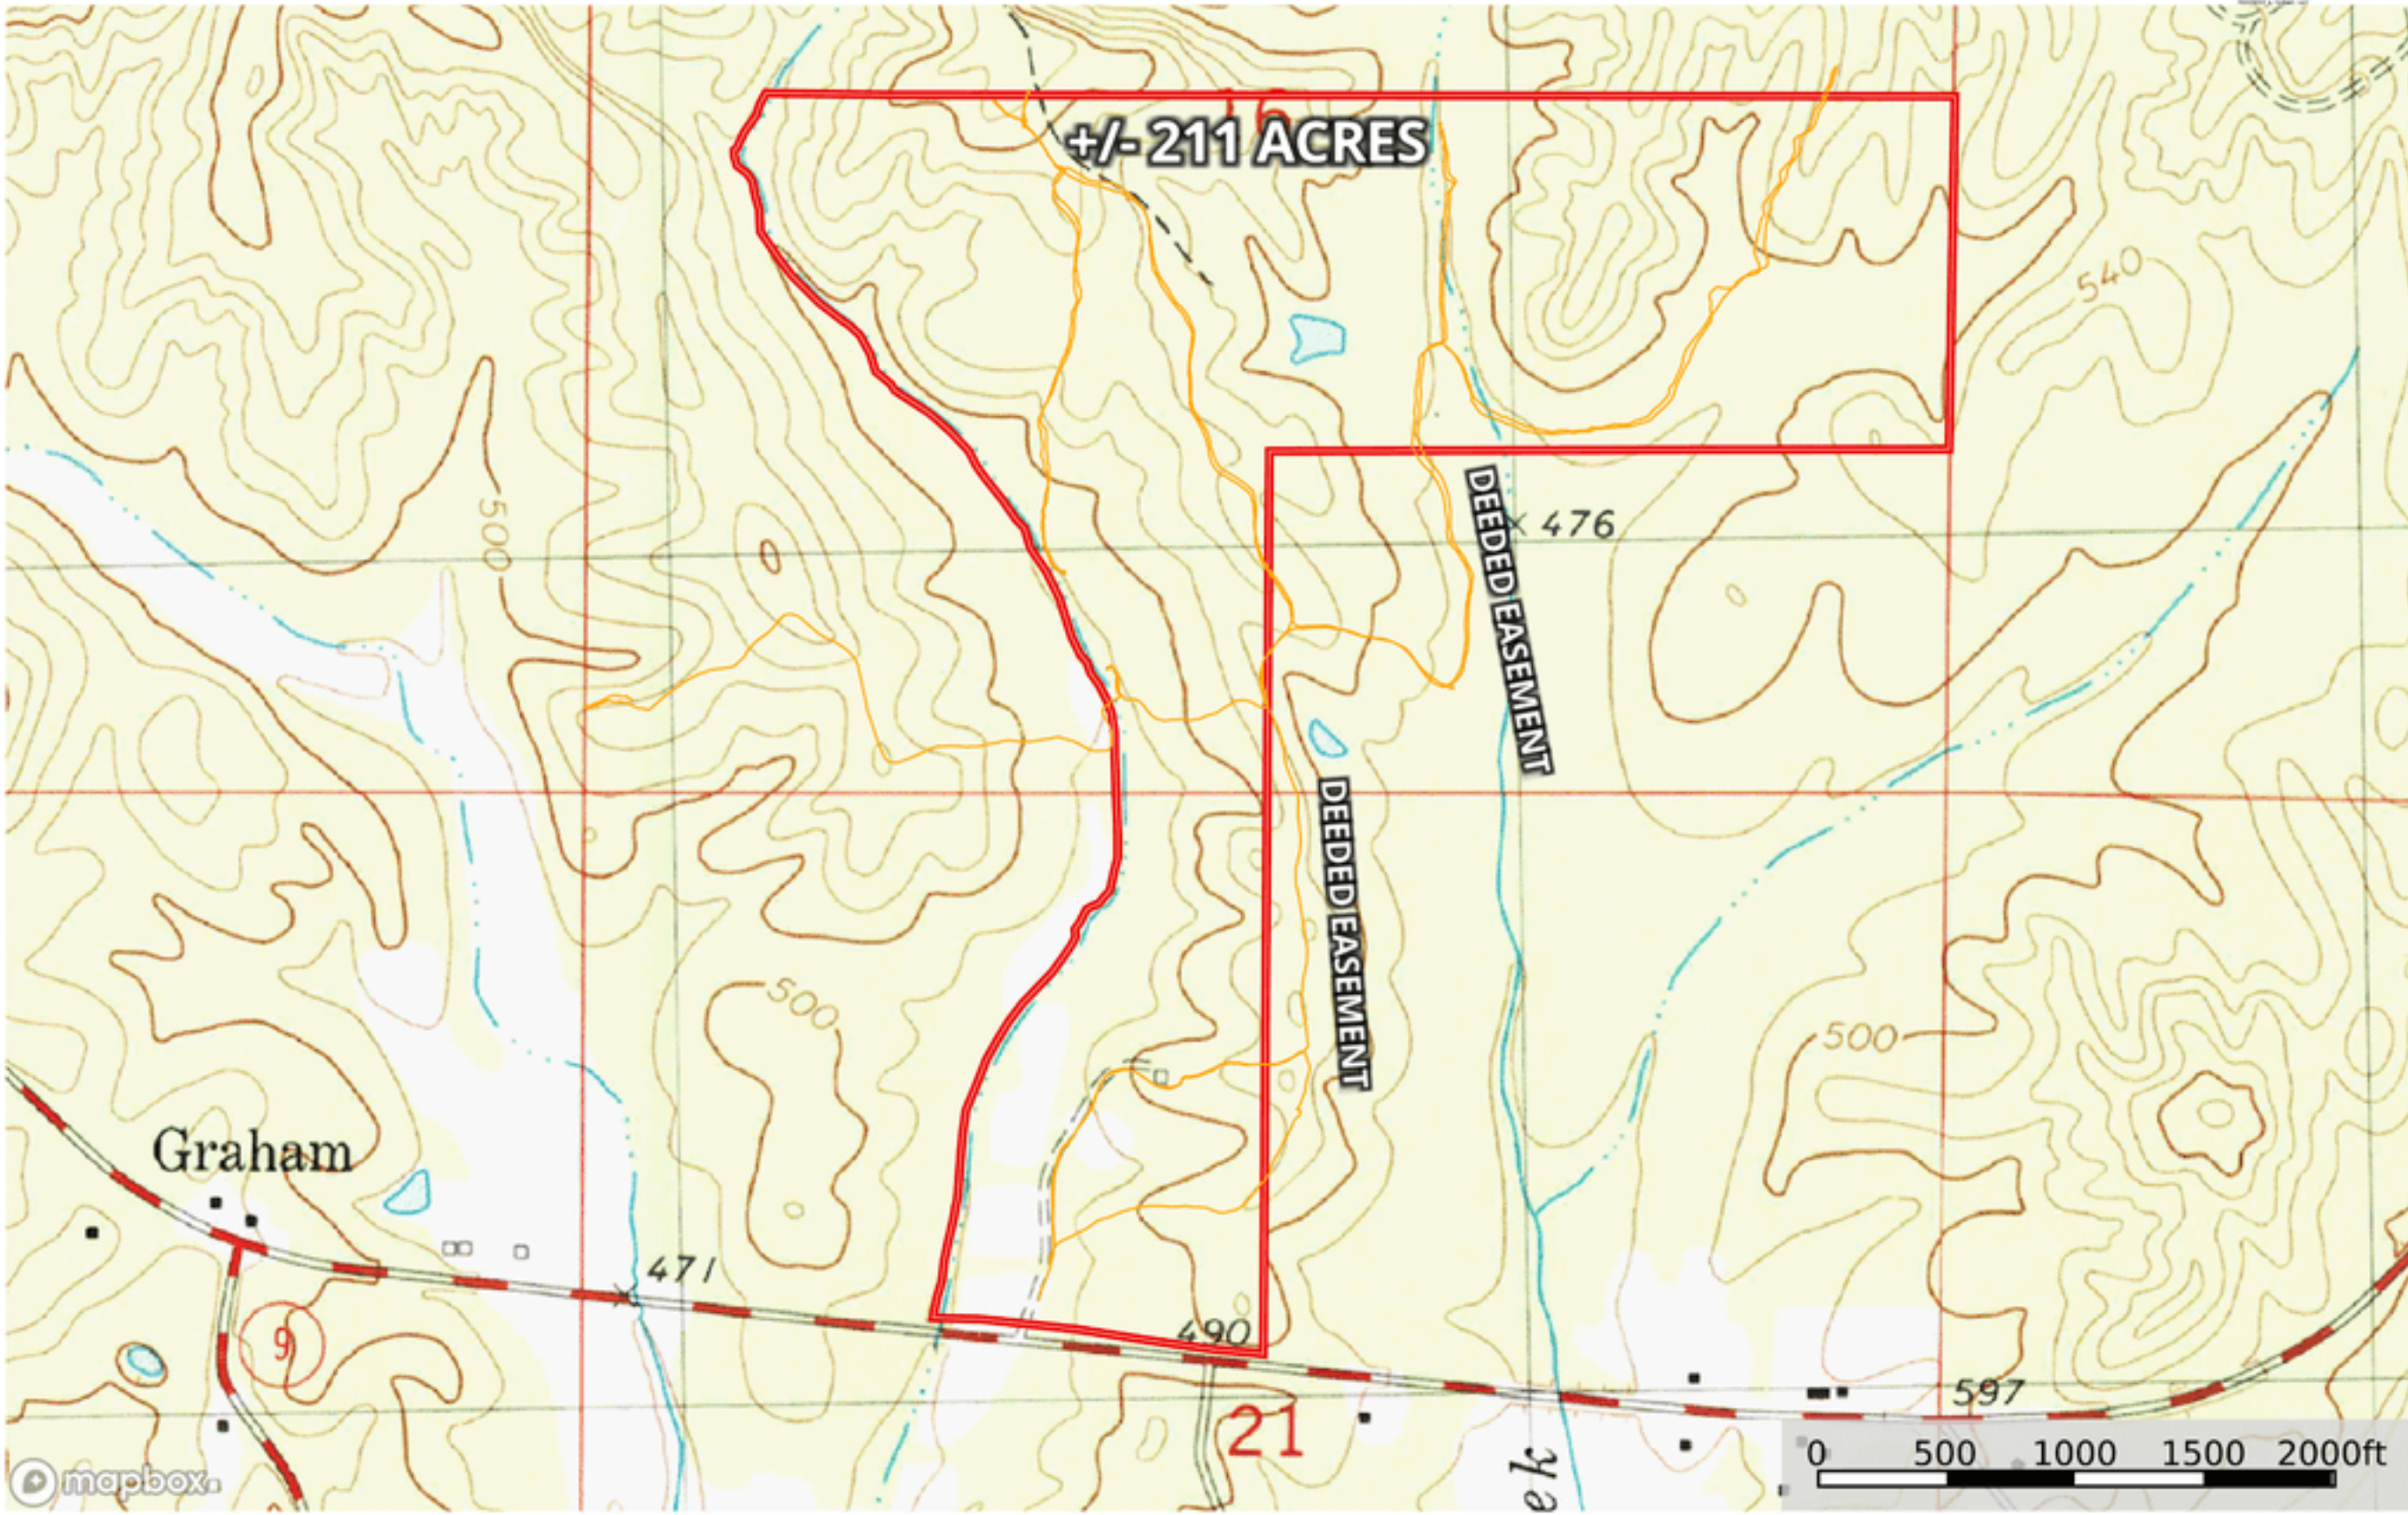

BMC01 Northeast 211 acres
Union County, Mississippi, 211 AC +/-

— Track □ Boundary

+/- 211 ACRES

DEEDED EASEMENT

DEEDED EASEMENT

0 500 1000 1500 2000ft

All information on this map is deemed accurate, but IS NOT guaranteed by Broker or Seller

**+/- 211 acres
\$547,545
(\$2,595/ac.)**

**BMC01 Northeast 211 Tract
+/- 211 acres
Union County, Mississippi**

Legend

-  Subject Property Boundary +/-211 acres
-  +/- 35 yr. old loblolly pine +/-30 acres
-  +/- 25 yr. old loblolly pine +/-167 acres

**CALL: Justin M. Tapp, R.F.
Office: (662) 416-8193
Email: Justin @ goDreamTree.com**

BMC01 Northeast 211 acres
Union County, Mississippi, 211 AC +/-

— Track □ Boundary