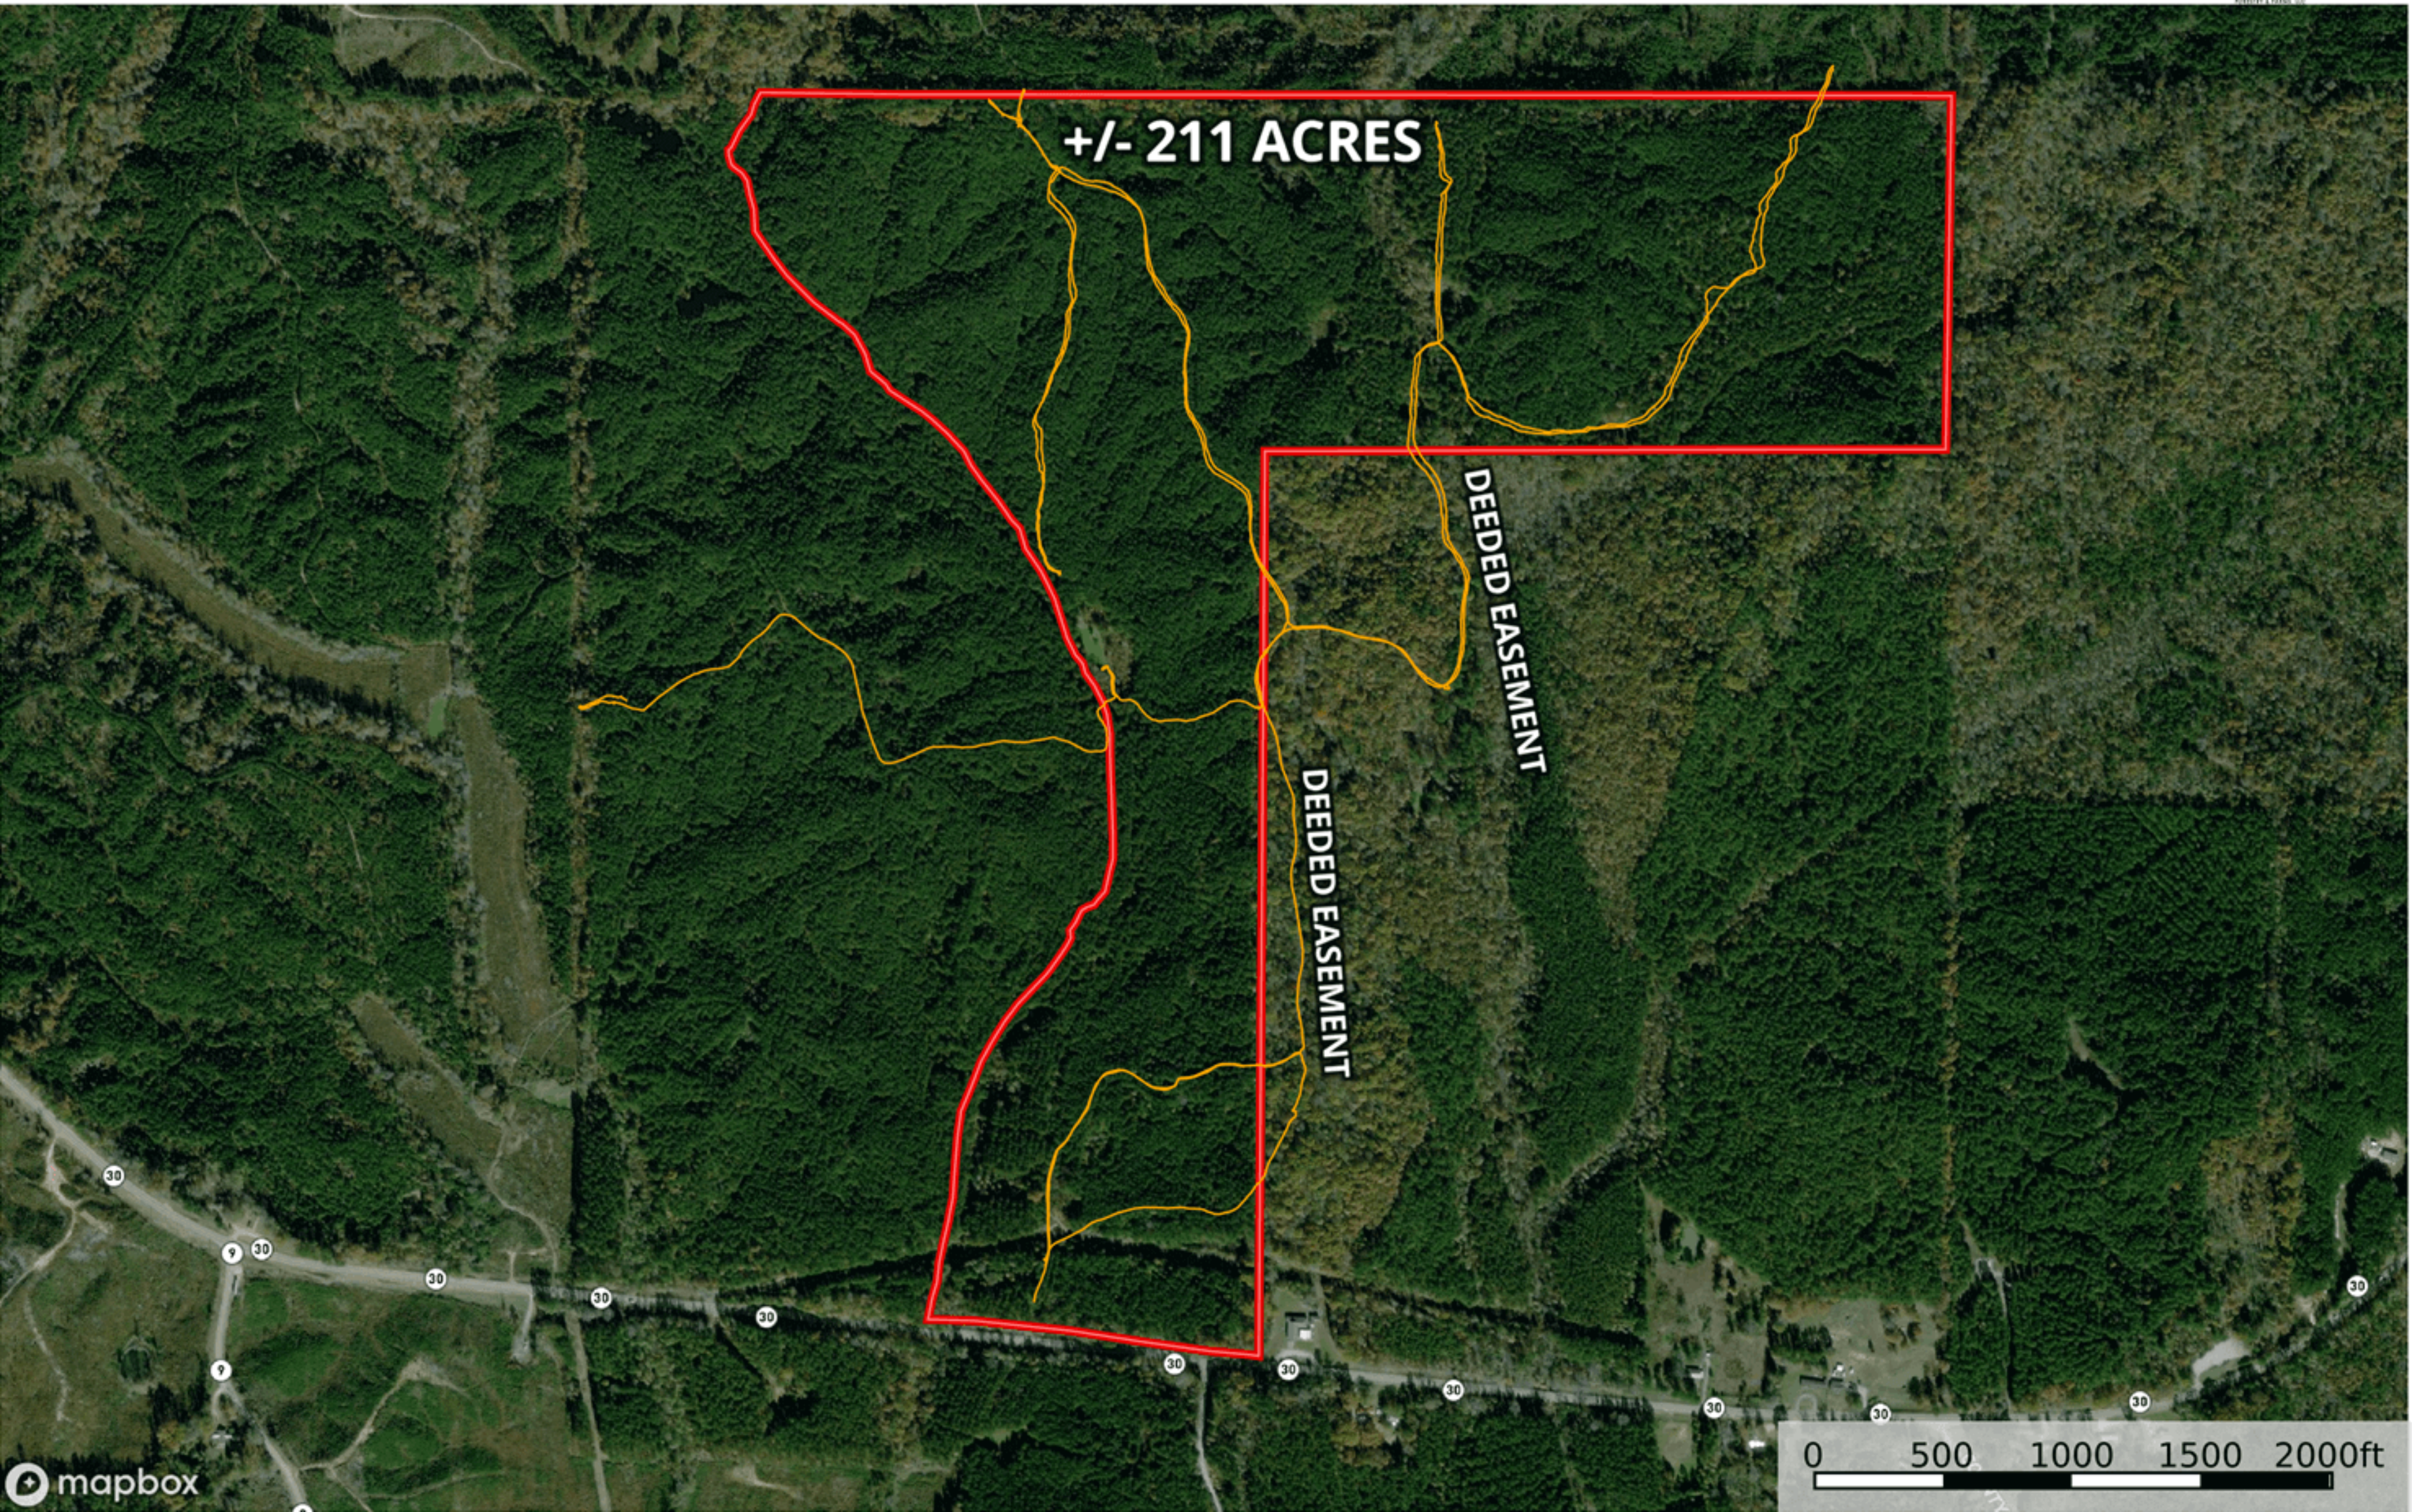

BMC01 Northeast 211 acres
Union County, Mississippi, 211 AC +/-

— Track □ Boundary

+/- 211 ACRES

DEEDED EASEMENT

DEEDED EASEMENT

0 500 1000 1500 2000ft

All information on this map is deemed accurate, but IS NOT guaranteed by Broker or Seller

**+/- 211 acres
\$547,545
(\$2,595/ac.)**

**BMC01 Northeast 211 Tract
+/- 211 acres
Union County, Mississippi**

Legend

-  Subject Property Boundary +/-211 acres
-  +/- 35 yr. old loblolly pine +/-30 acres
-  +/- 25 yr. old loblolly pine +/-167 acres

**CALL: Justin M. Tapp, R.F.
Office: (662) 416-8193
Email: Justin @ goDreamTree.com**

BMC01 Northeast 211 acres
Union County, Mississippi, 211 AC +/-

— Track □ Boundary