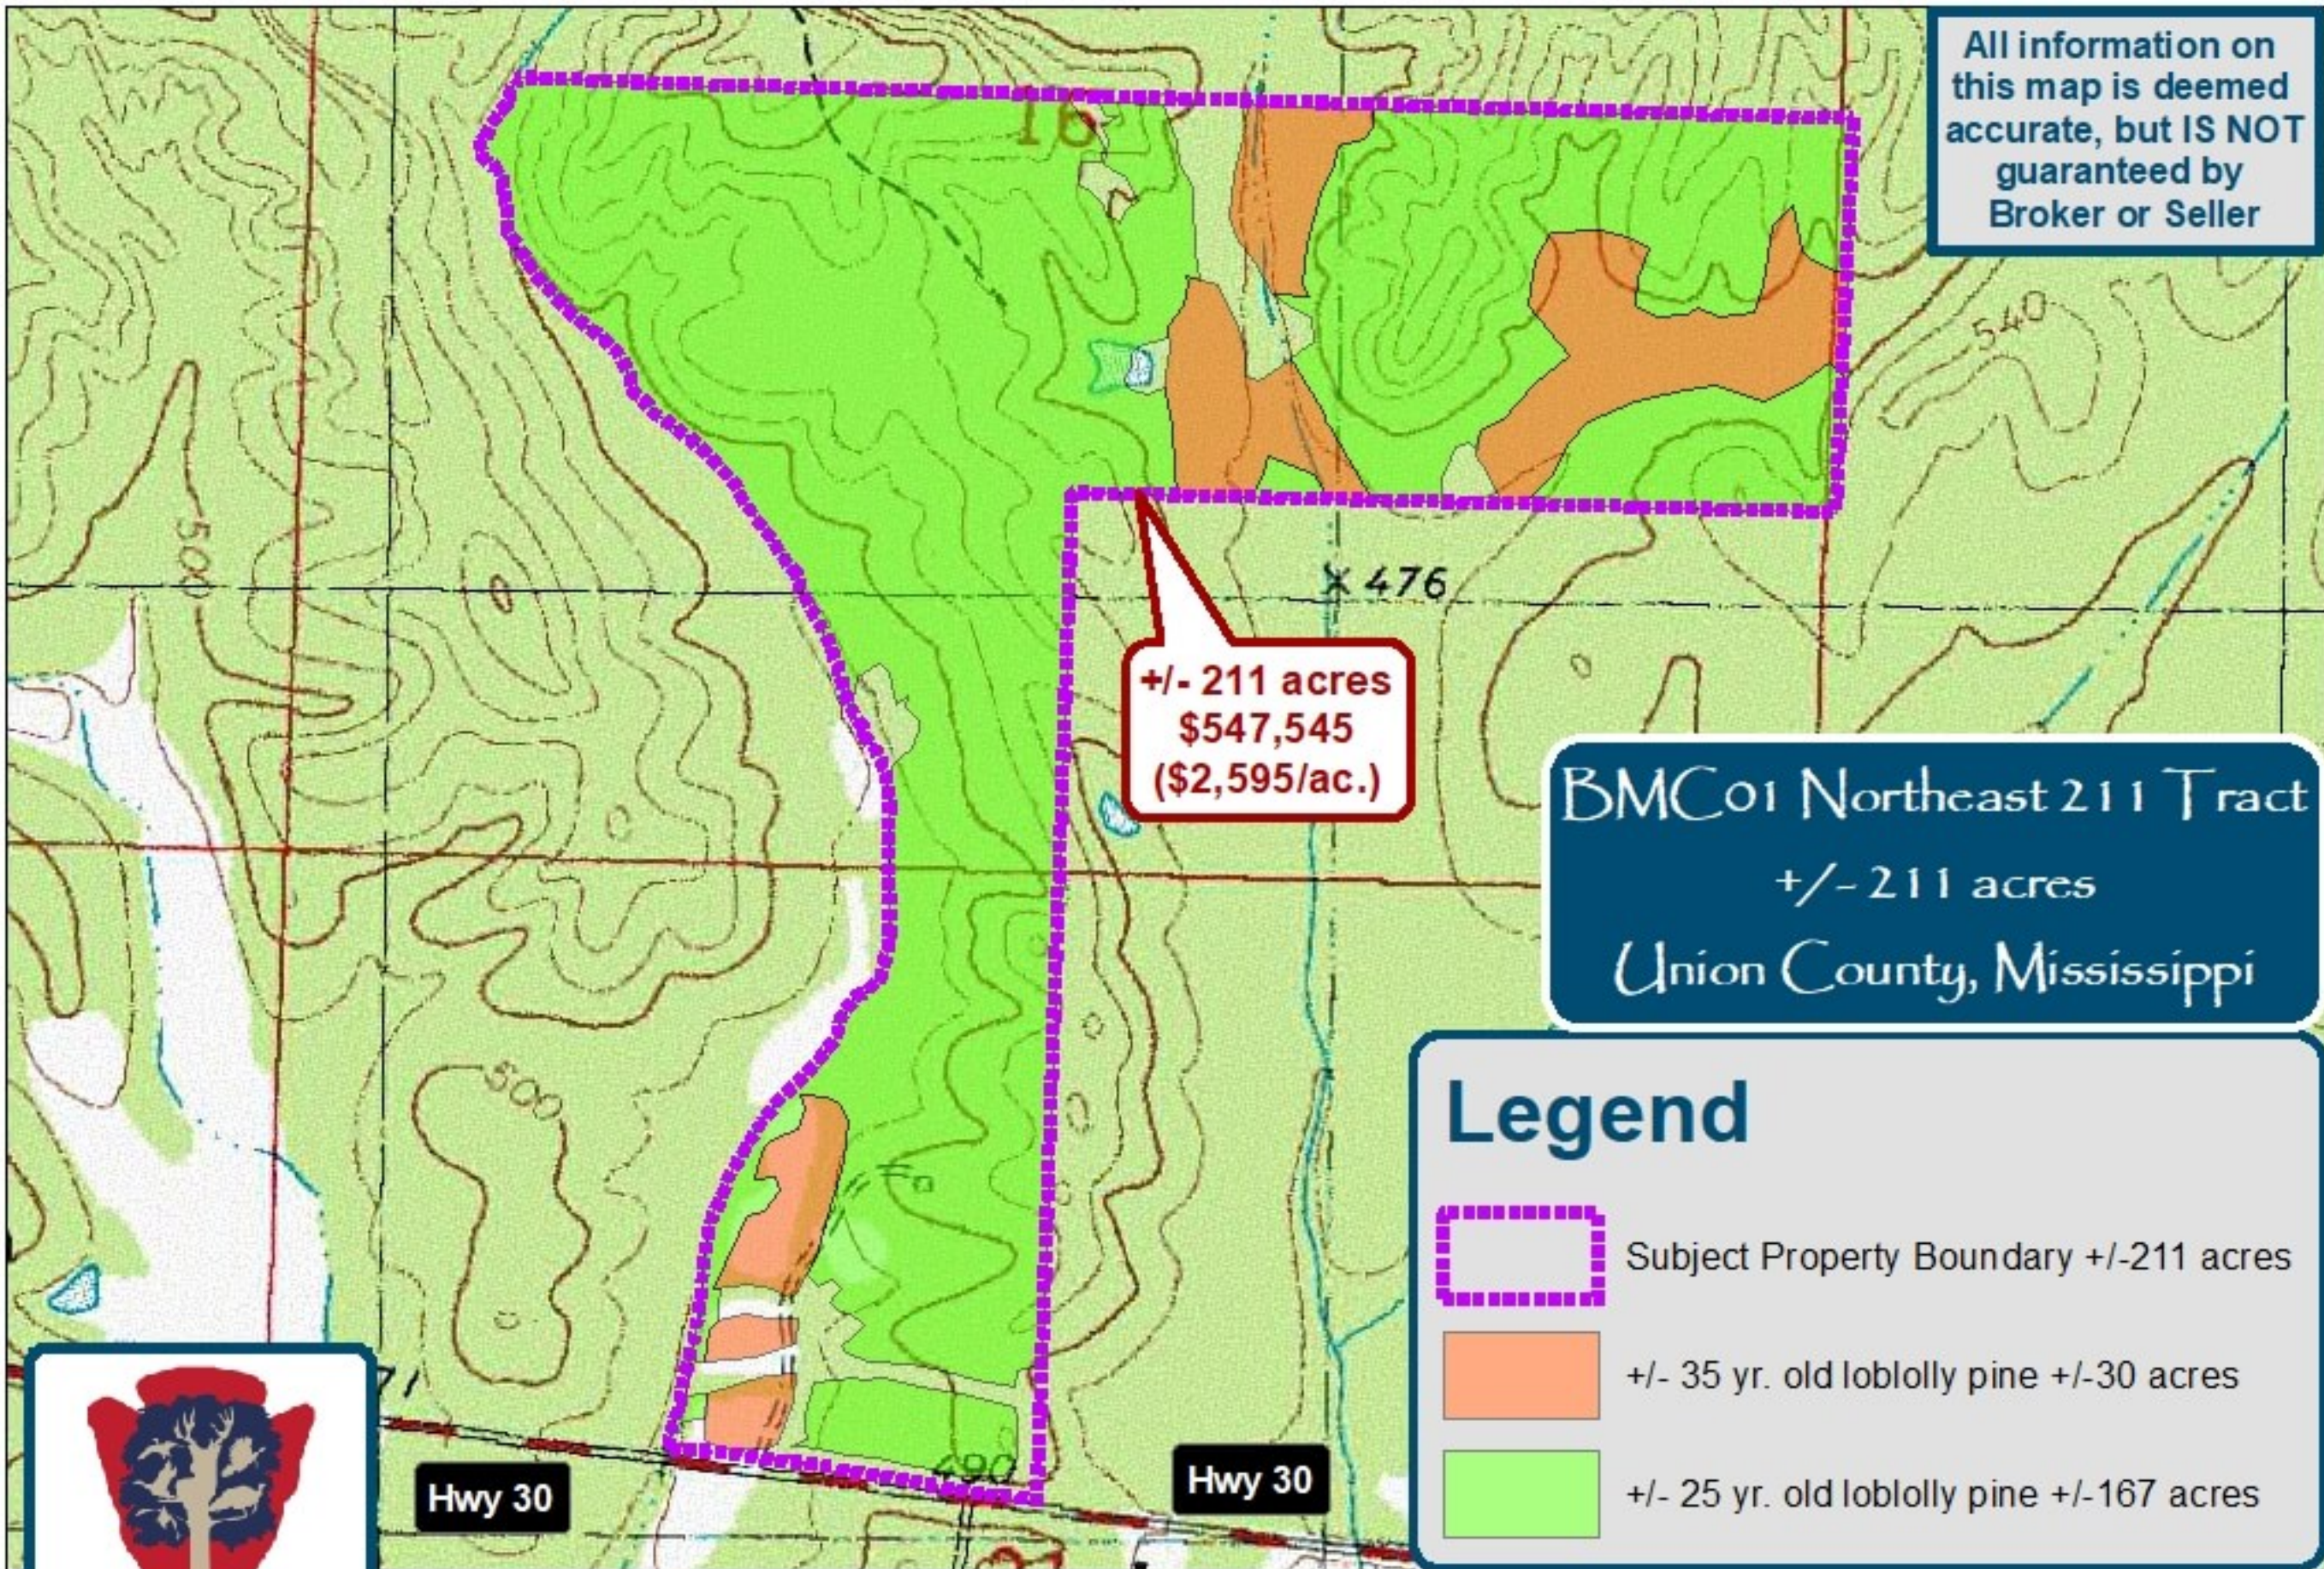

BMC01 Northeast 211 acres
Union County, Mississippi, 211 AC +/-

— Track □ Boundary

+/- 211 ACRES

DEEDED EASEMENT

DEEDED EASEMENT

0 500 1000 1500 2000ft

All information on this map is deemed accurate, but IS NOT guaranteed by Broker or Seller

**+/- 211 acres
\$547,545
(\$2,595/ac.)**

**BMC01 Northeast 211 Tract
+/- 211 acres
Union County, Mississippi**

Legend

-  Subject Property Boundary +/-211 acres
-  +/- 35 yr. old loblolly pine +/-30 acres
-  +/- 25 yr. old loblolly pine +/-167 acres

**CALL: Justin M. Tapp, R.F.
Office: (662) 416-8193
Email: Justin @ goDreamTree.com**

BMC01 Northeast 211 acres
Union County, Mississippi, 211 AC +/-

— Track □ Boundary