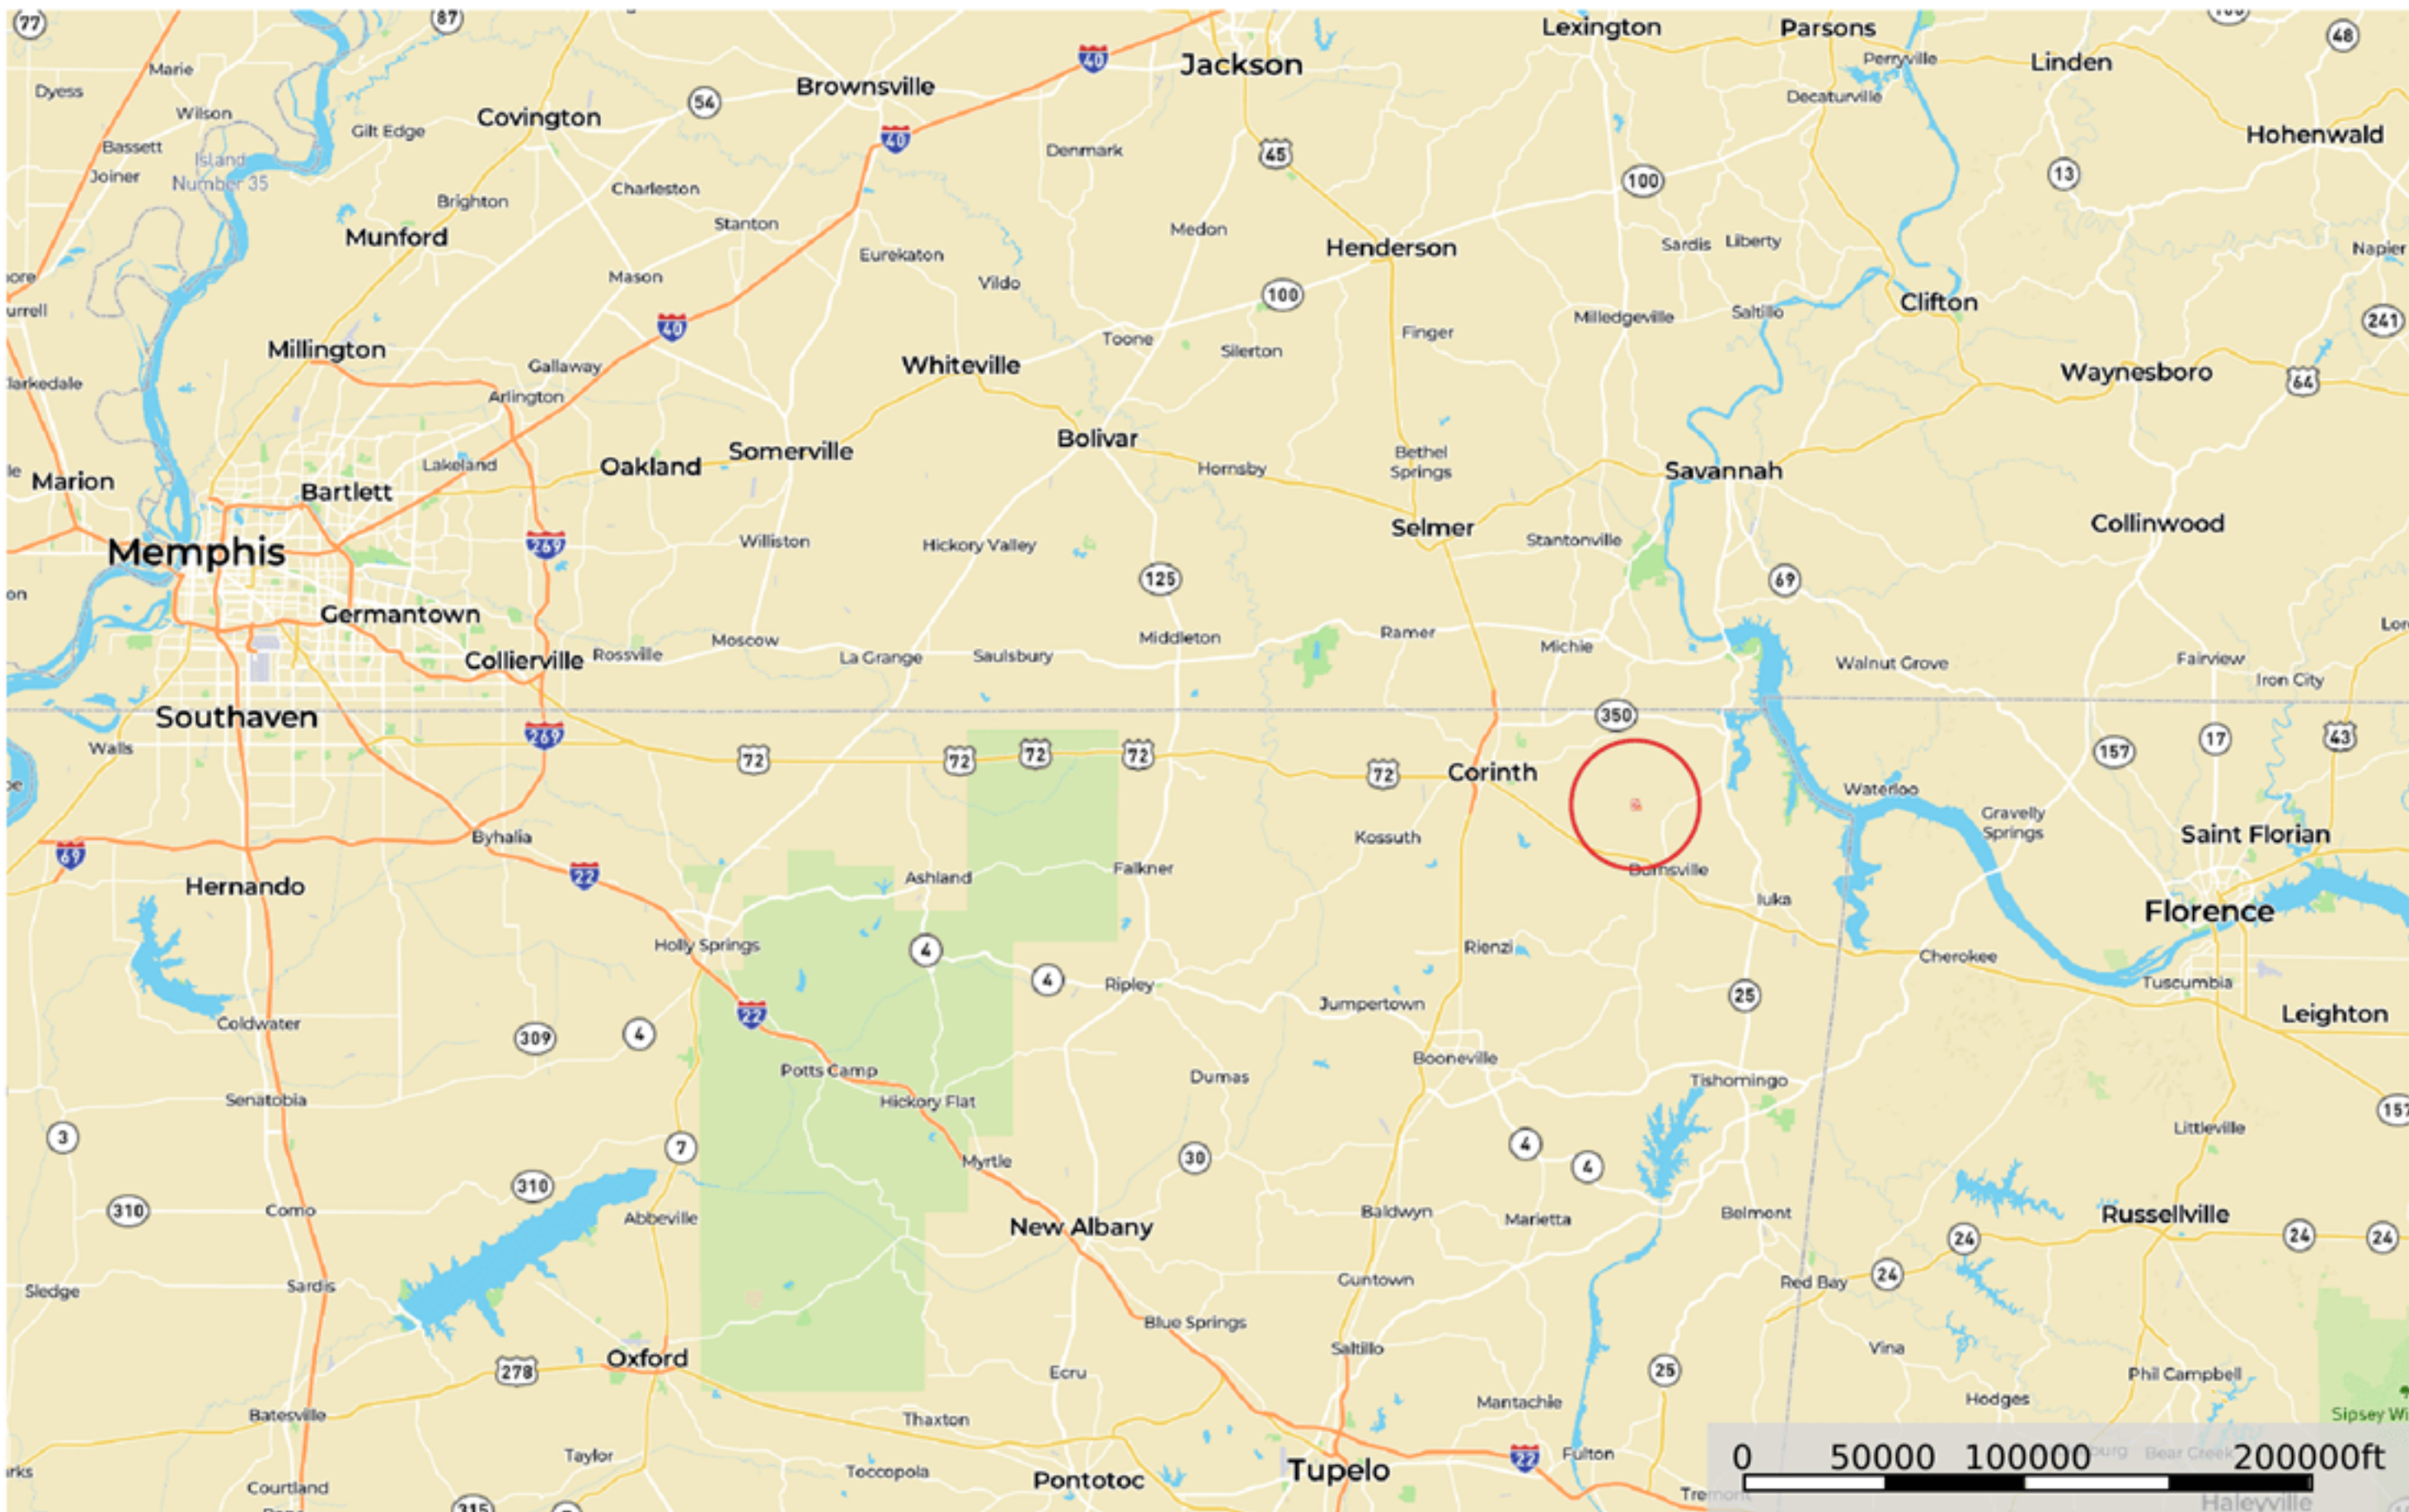

Caney Creek Tract WIG01

Tishomingo County, Mississippi, 112 AC +/-

Approximate Easement Boundary General Location

Caney Creek Tract WIG01

Tishomingo County, Mississippi, 112 AC +/-

mapbox

Approximate Easement Boundary

Caney Creek Tract WIG01

Tishomingo County, Mississippi, 112 AC +/-

Approximate Easement Boundary

Caney Creek Tract WIG01

Tishomingo County, Mississippi, 112 AC +/-

Approximate Easement Boundary