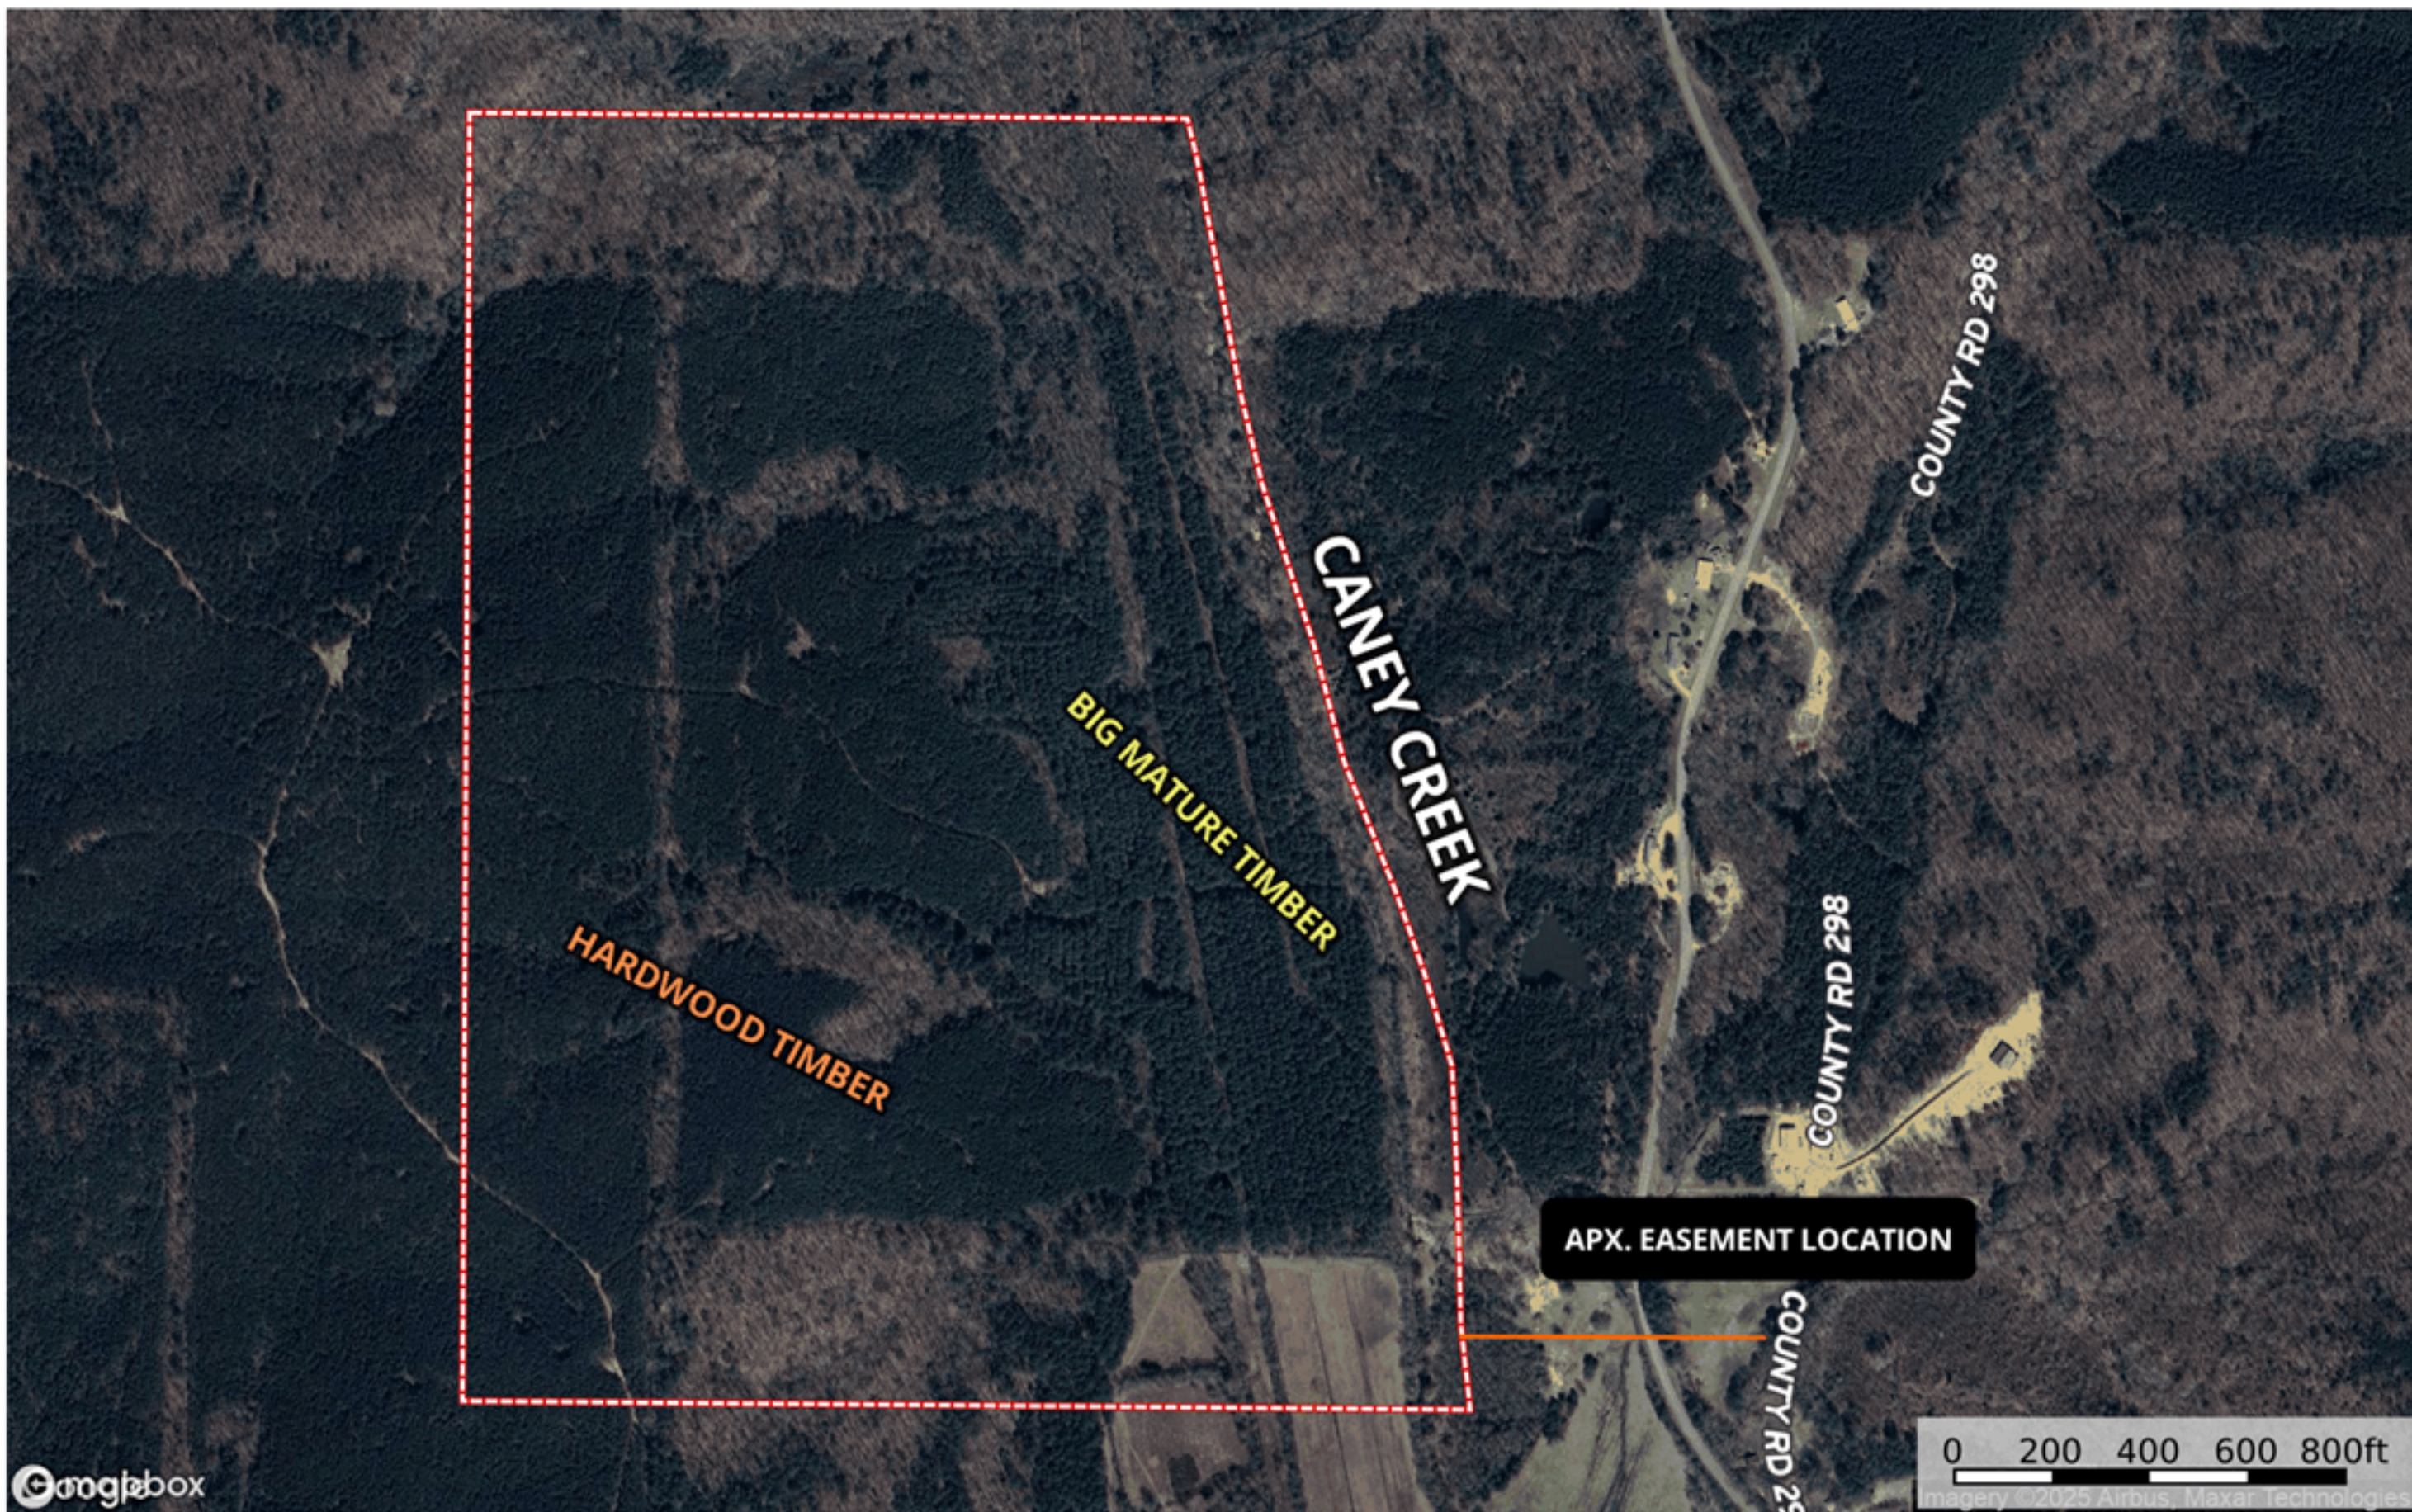

Caney Creek Tract WIG01

Tishomingo County, Mississippi, 112 AC +/-

Approximate Easement Boundary General Location

Caney Creek Tract WIG01

Tishomingo County, Mississippi, 112 AC +/-

mapbox

Approximate Easement Boundary

Caney Creek Tract WIG01

Tishomingo County, Mississippi, 112 AC +/-

Approximate Easement Boundary

Caney Creek Tract WIG01

Tishomingo County, Mississippi, 112 AC +/-

Approximate Easement Boundary