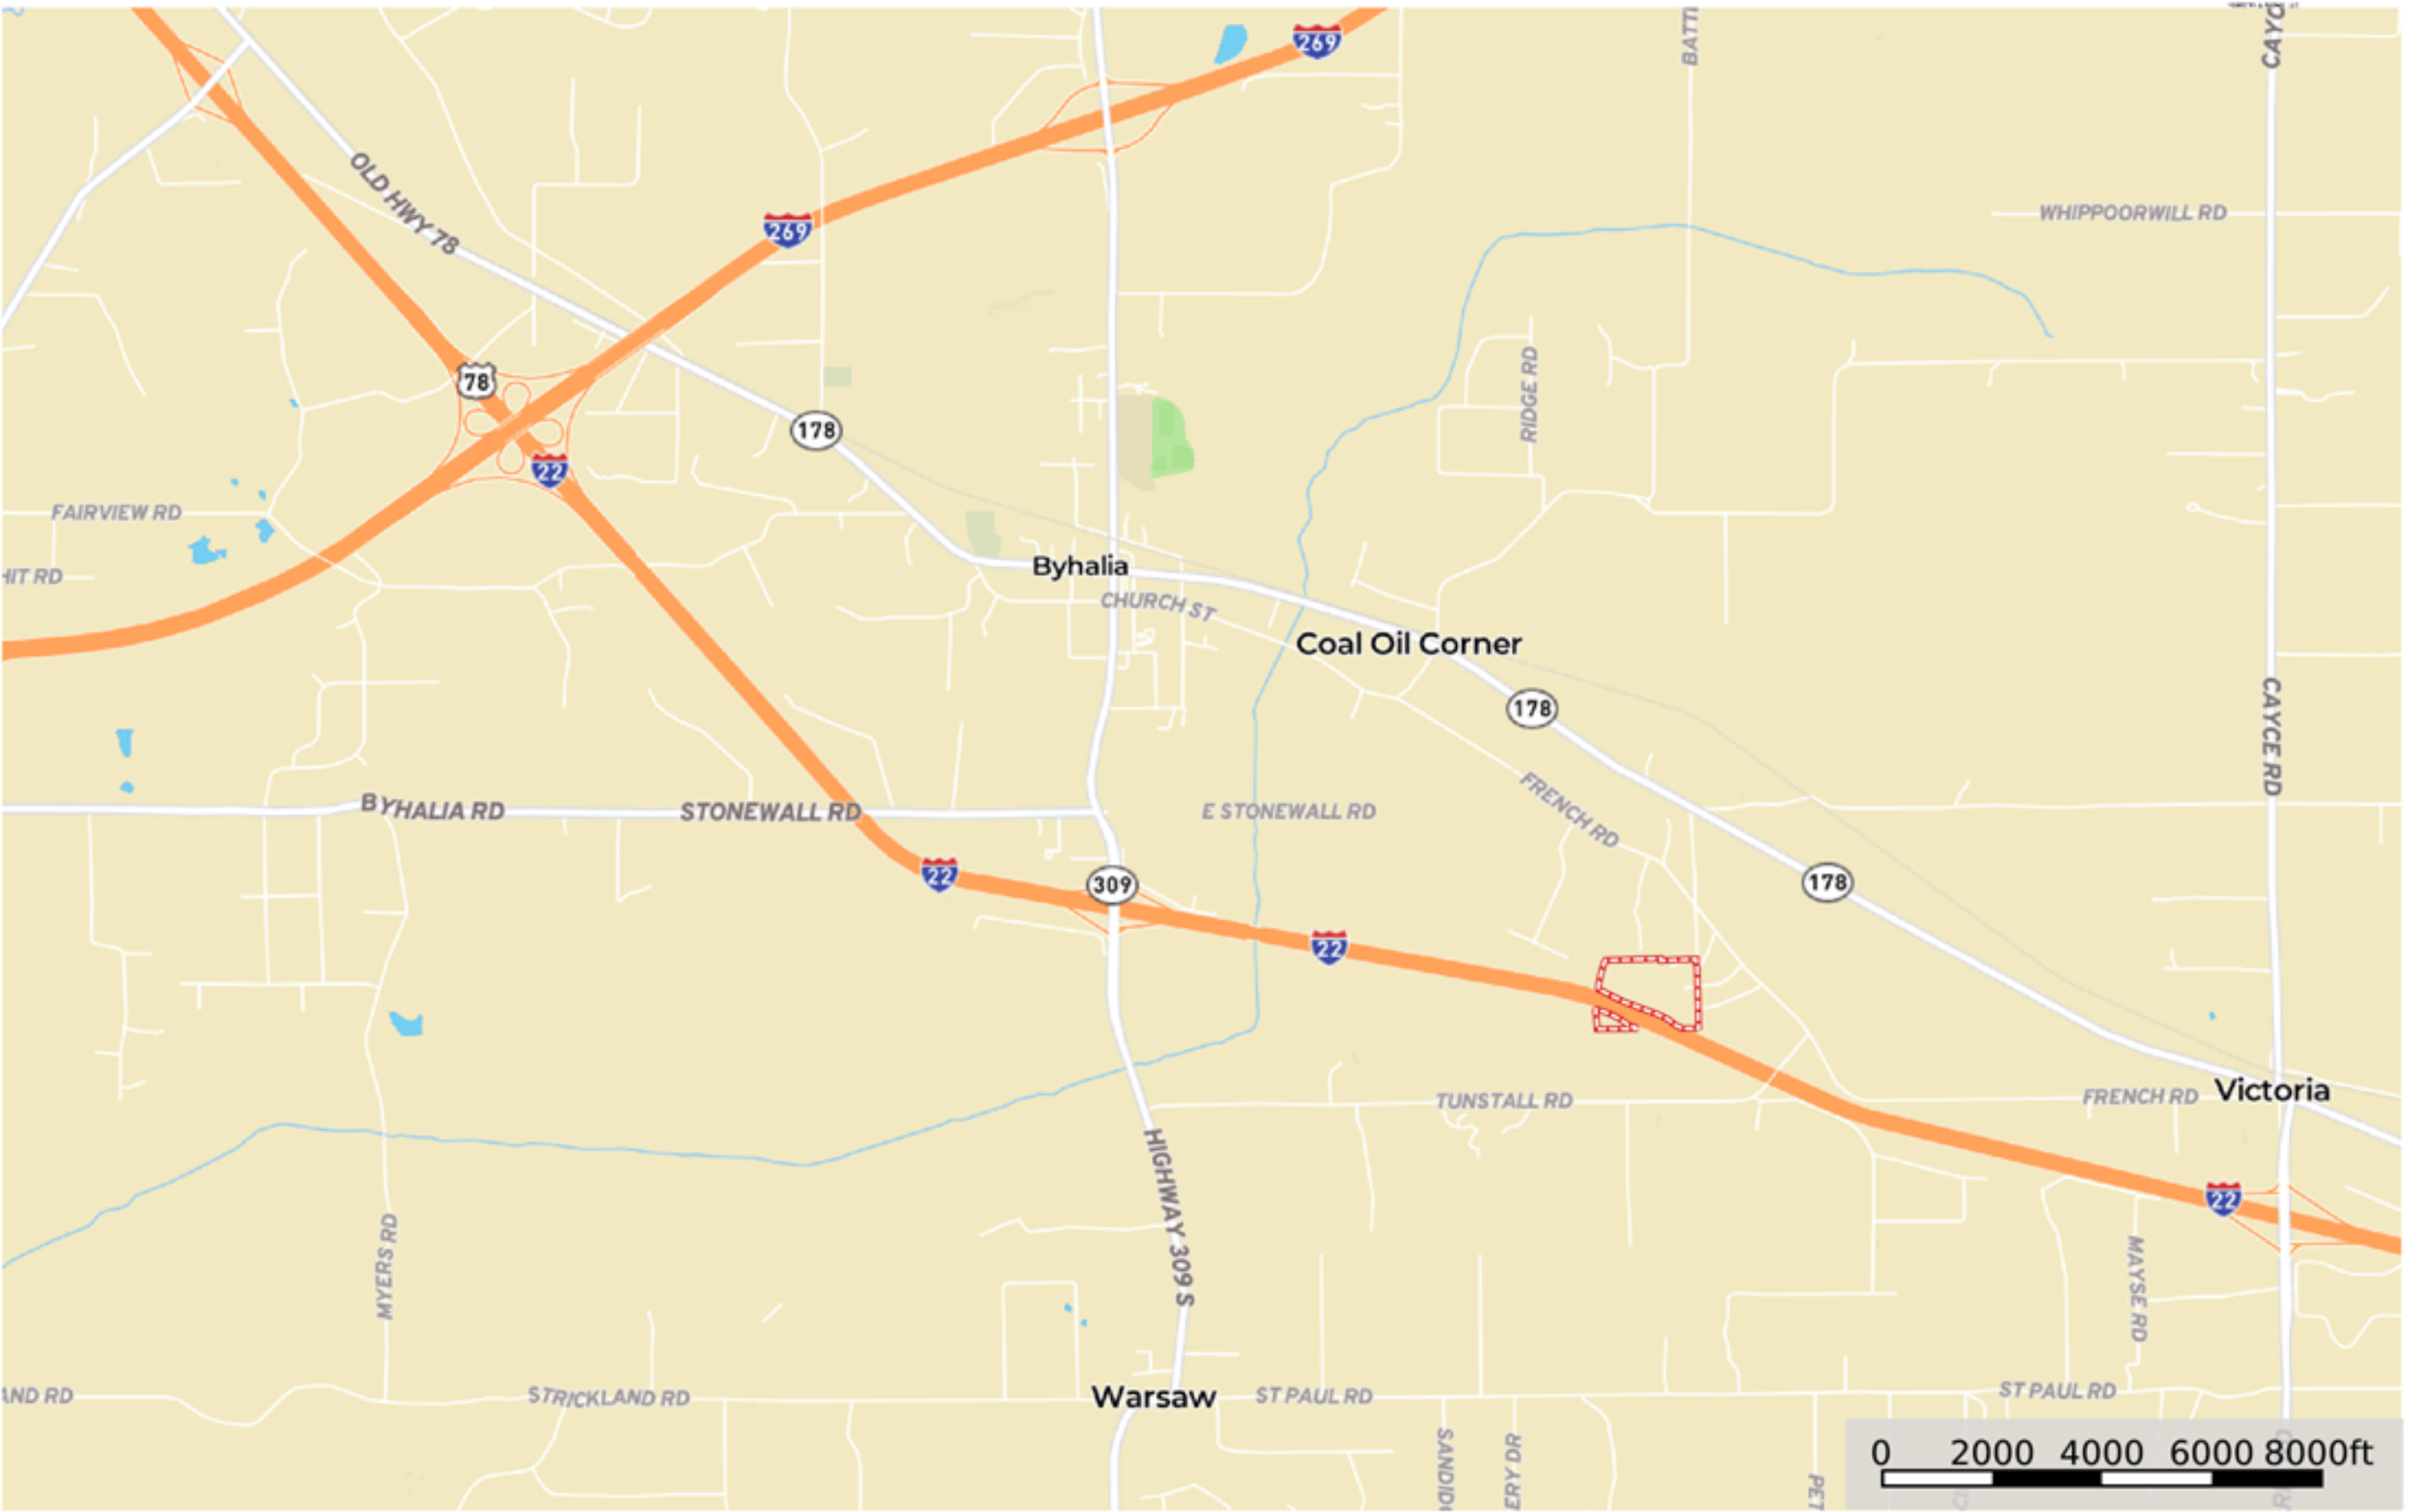

 Boundary  Pivot

 Boundary

MIRACLE TEMPLE RD

0 200 400 600 800ft

mapbox

Boundary

MIRACLE TEMPLE RD

78

22

mapbox

Boundary