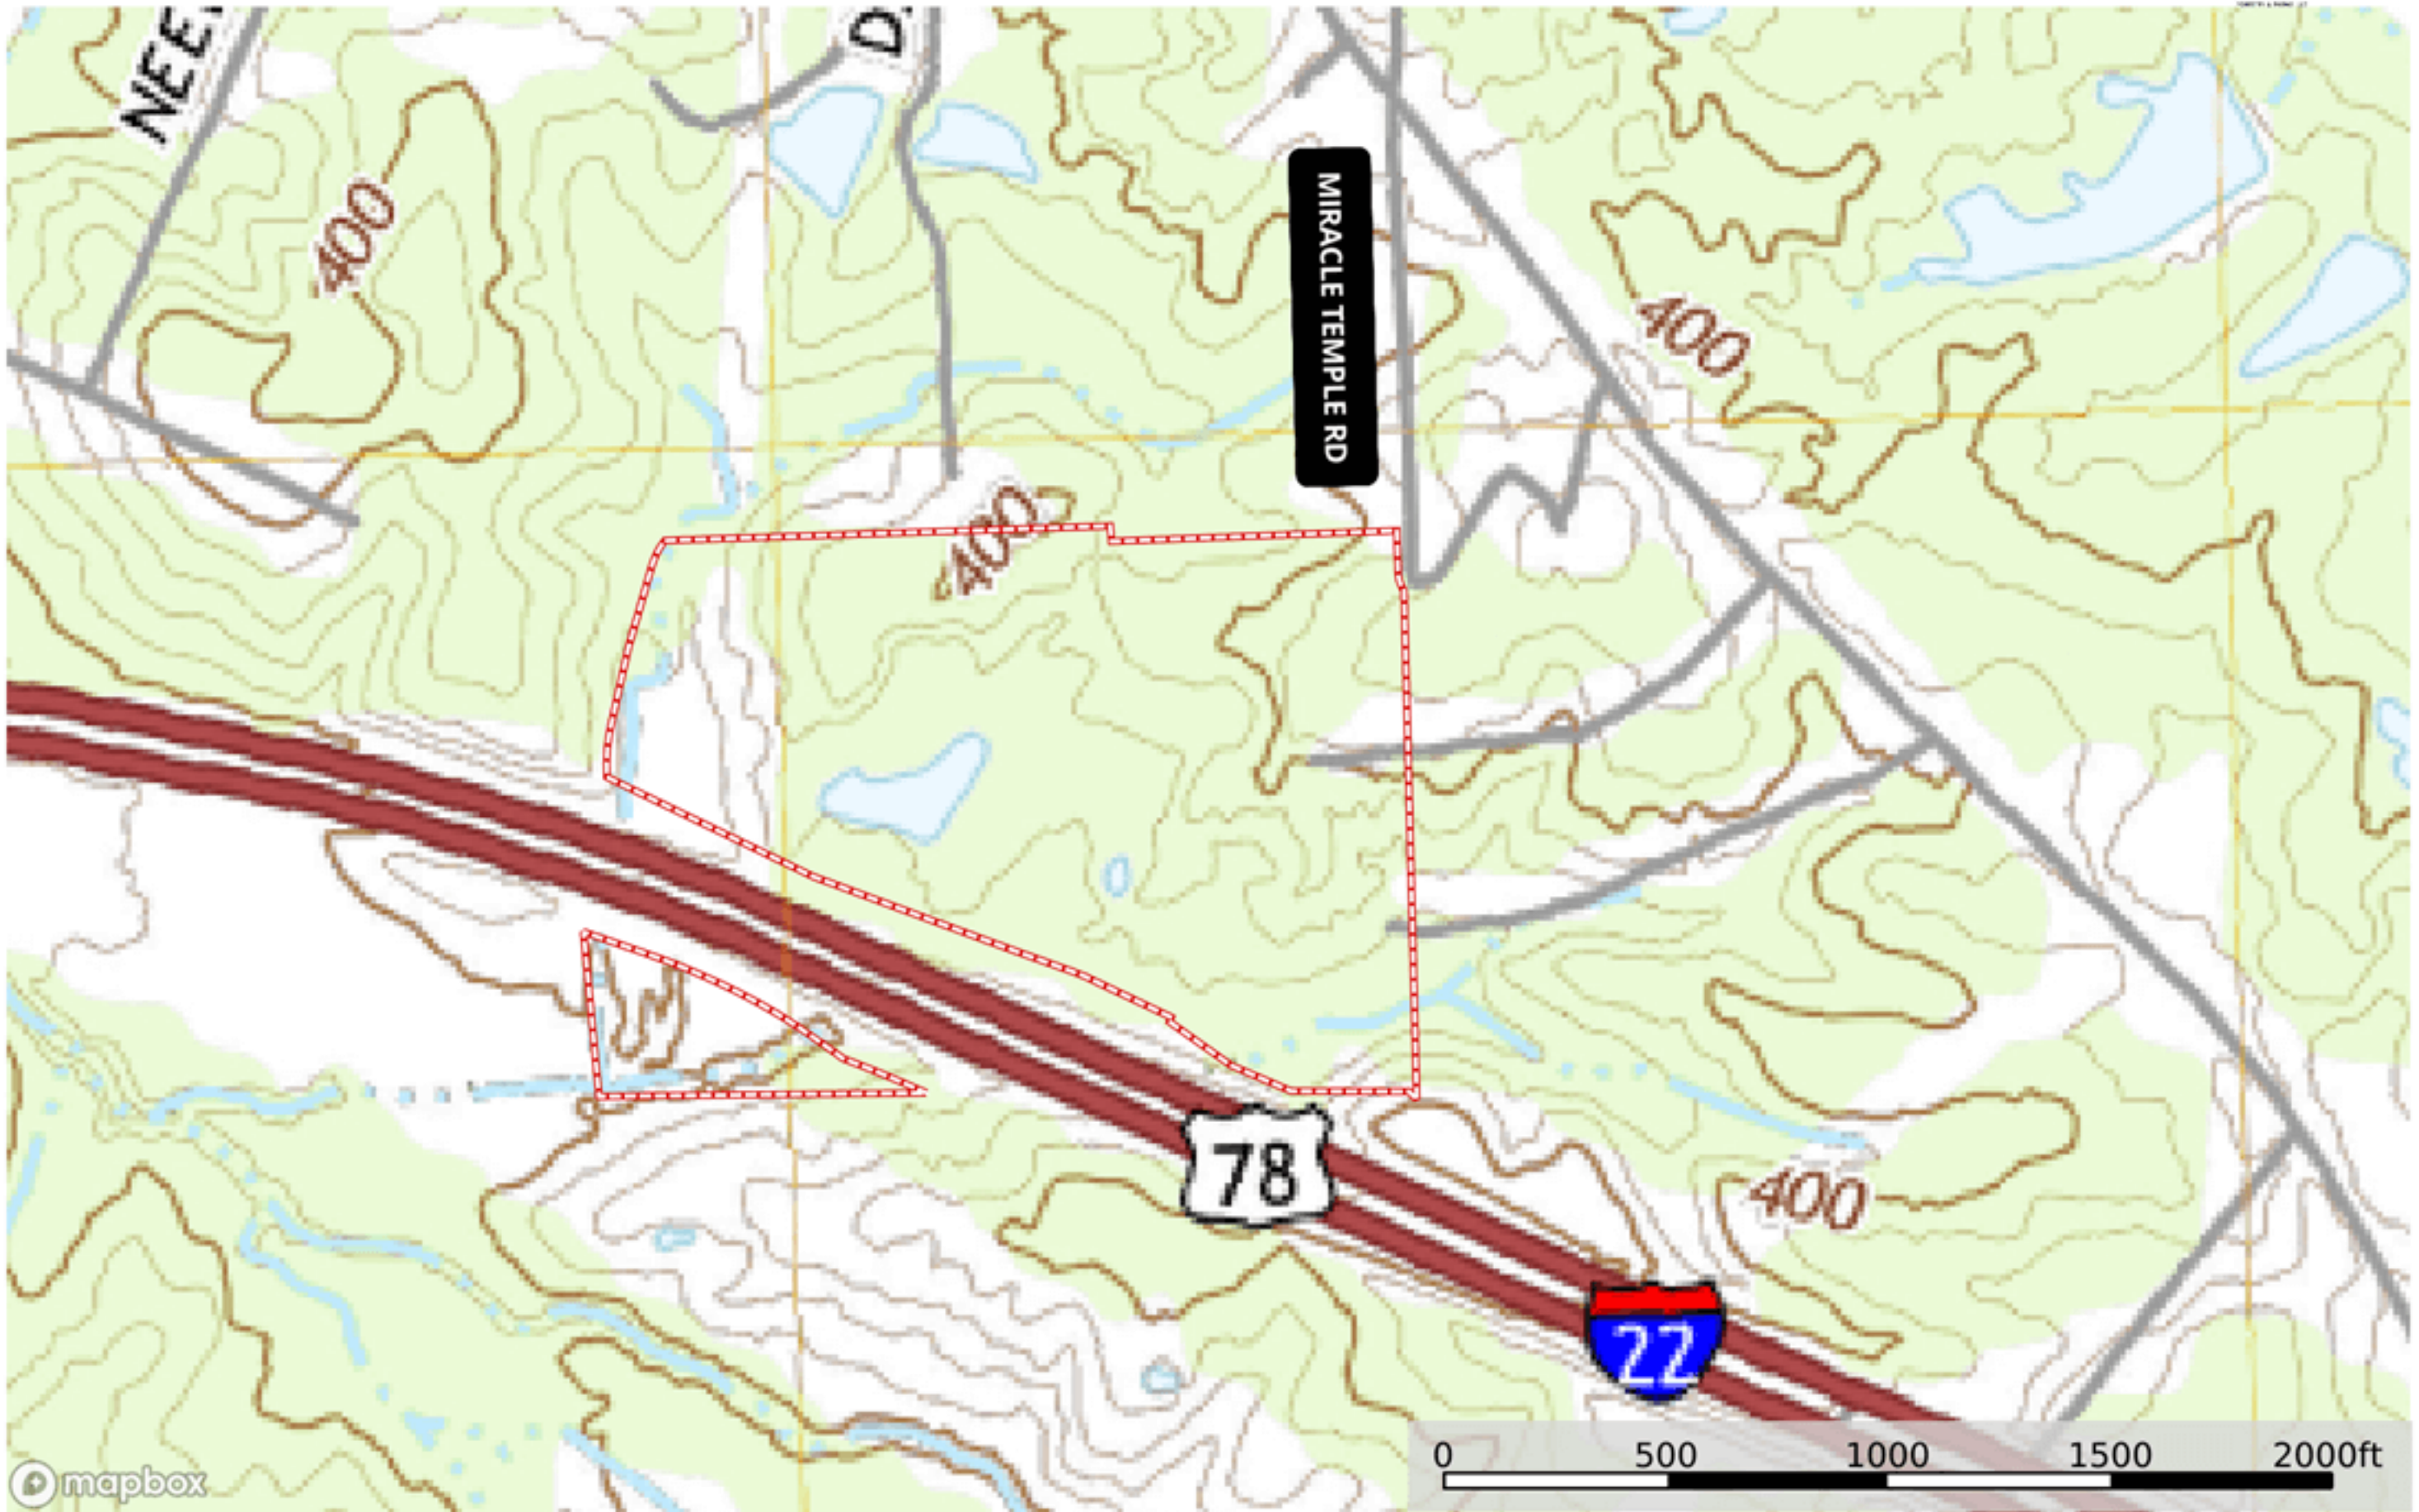

 Boundary  Pivot

 Boundary

MIRACLE TEMPLE RD

0 200 400 600 800ft

mapbox

Boundary

MIRACLE TEMPLE RD

78

22

mapbox

Boundary