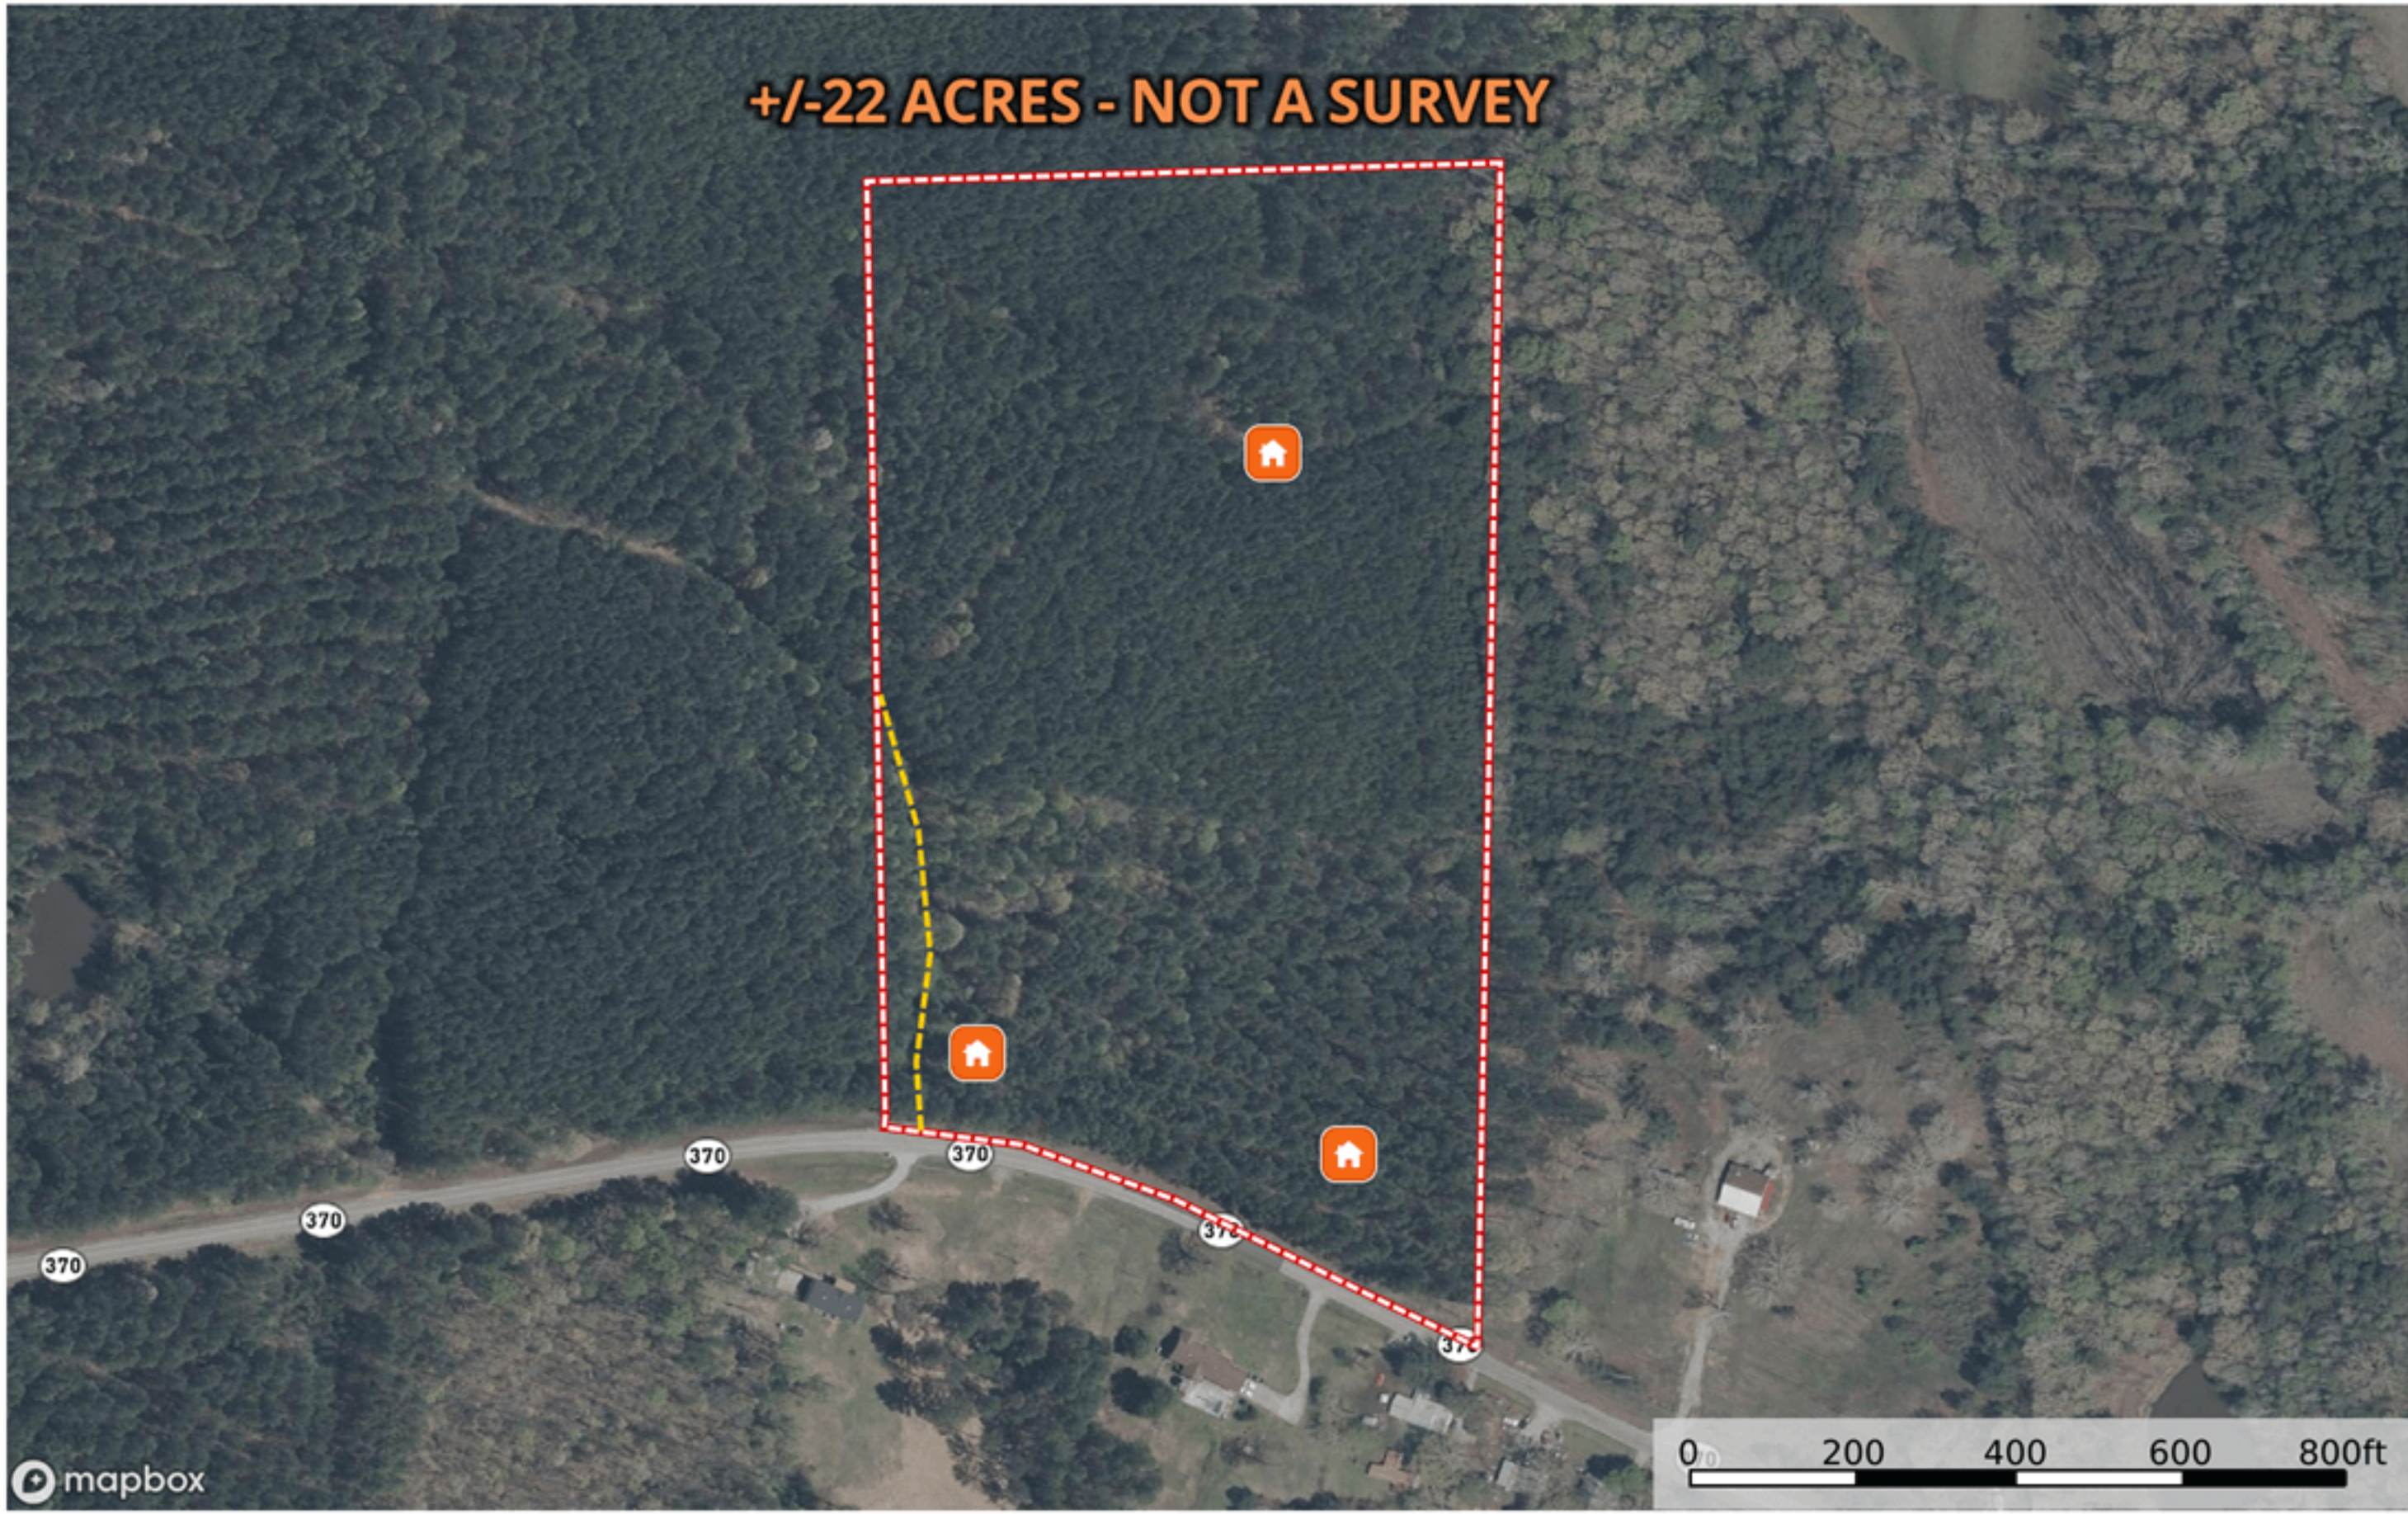

Union County, Mississippi, 34 AC +/-

BMC02 Southeast 22
Union County, Mississippi, 22 AC +/-

 Potential Building Site:  Road / Trail  Boundary

+/-22 ACRES - NOT A SURVEY

mapbox

0 200 400 600 800ft

Potential Building Site: Road / Trail Boundary

BMC02 Southeast 22
Union County, Mississippi, 22 AC +/-

Potential Building Site: Road / Trail Boundary