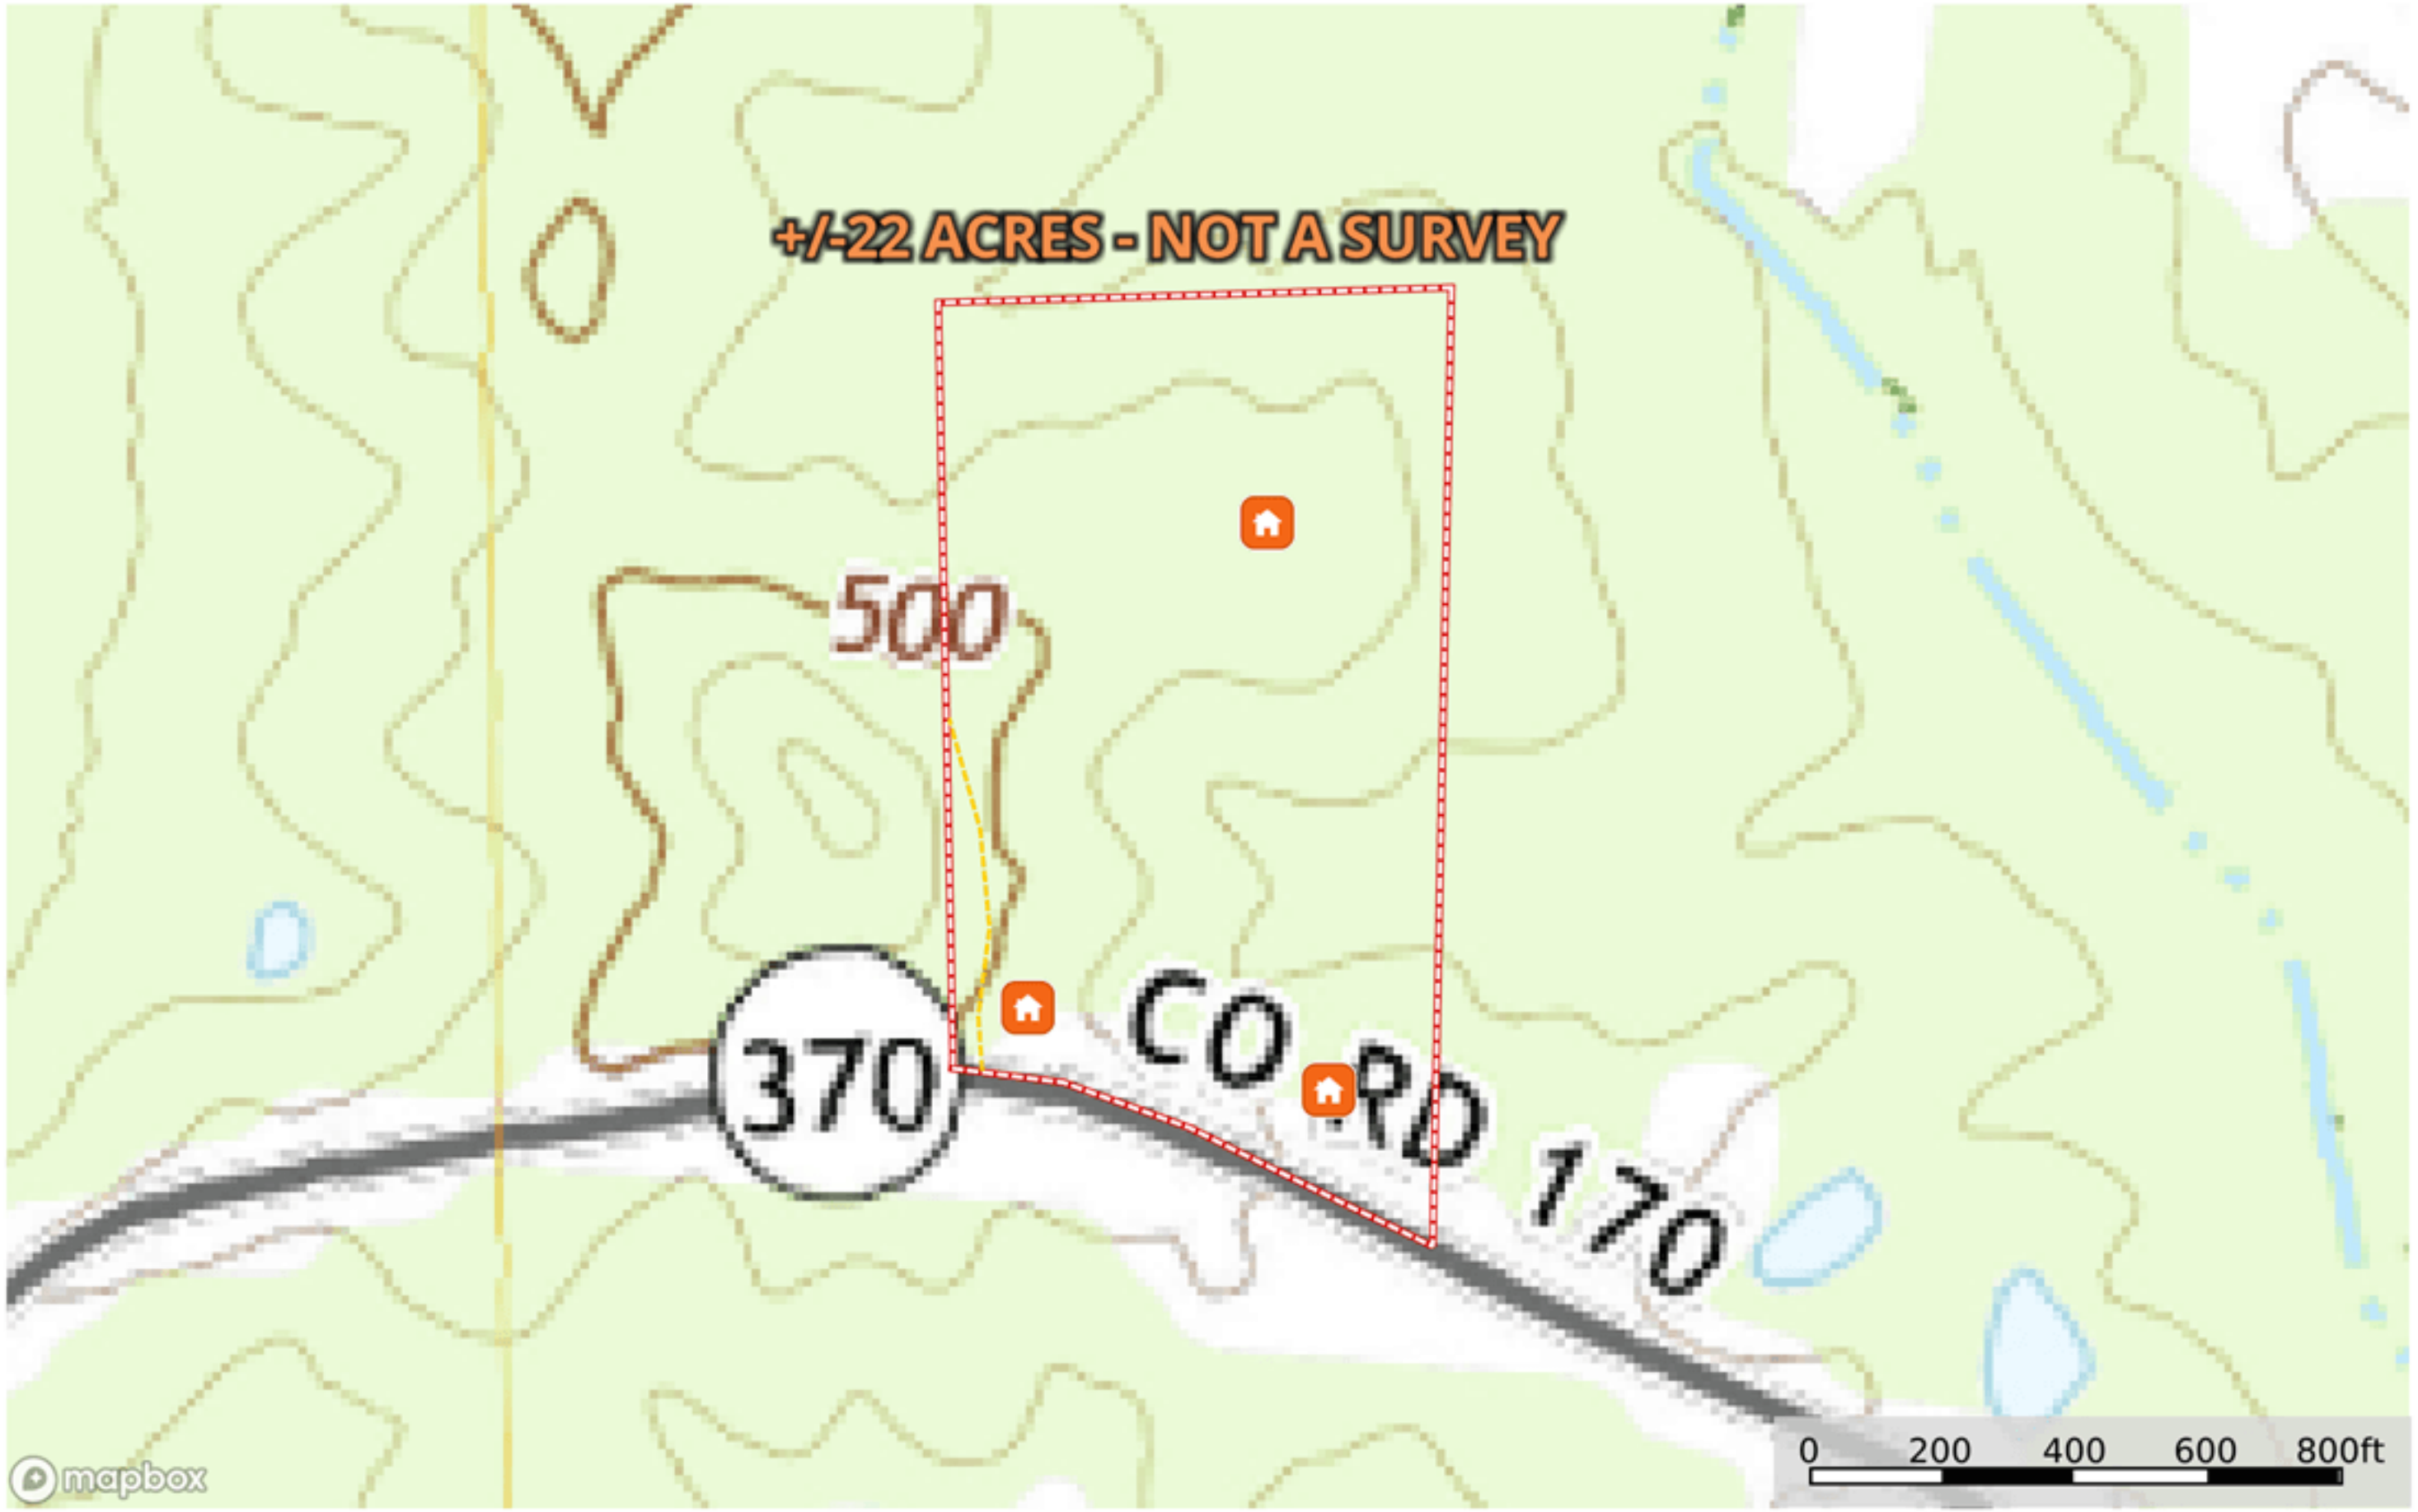

Union County, Mississippi, 34 AC +/-

BMC02 Southeast 22
Union County, Mississippi, 22 AC +/-

 Potential Building Site:  Road / Trail  Boundary

+/-22 ACRES - NOT A SURVEY

mapbox

0 200 400 600 800ft

Potential Building Site: Road / Trail Boundary

BMC02 Southeast 22
Union County, Mississippi, 22 AC +/-

Potential Building Site: Road / Trail Boundary