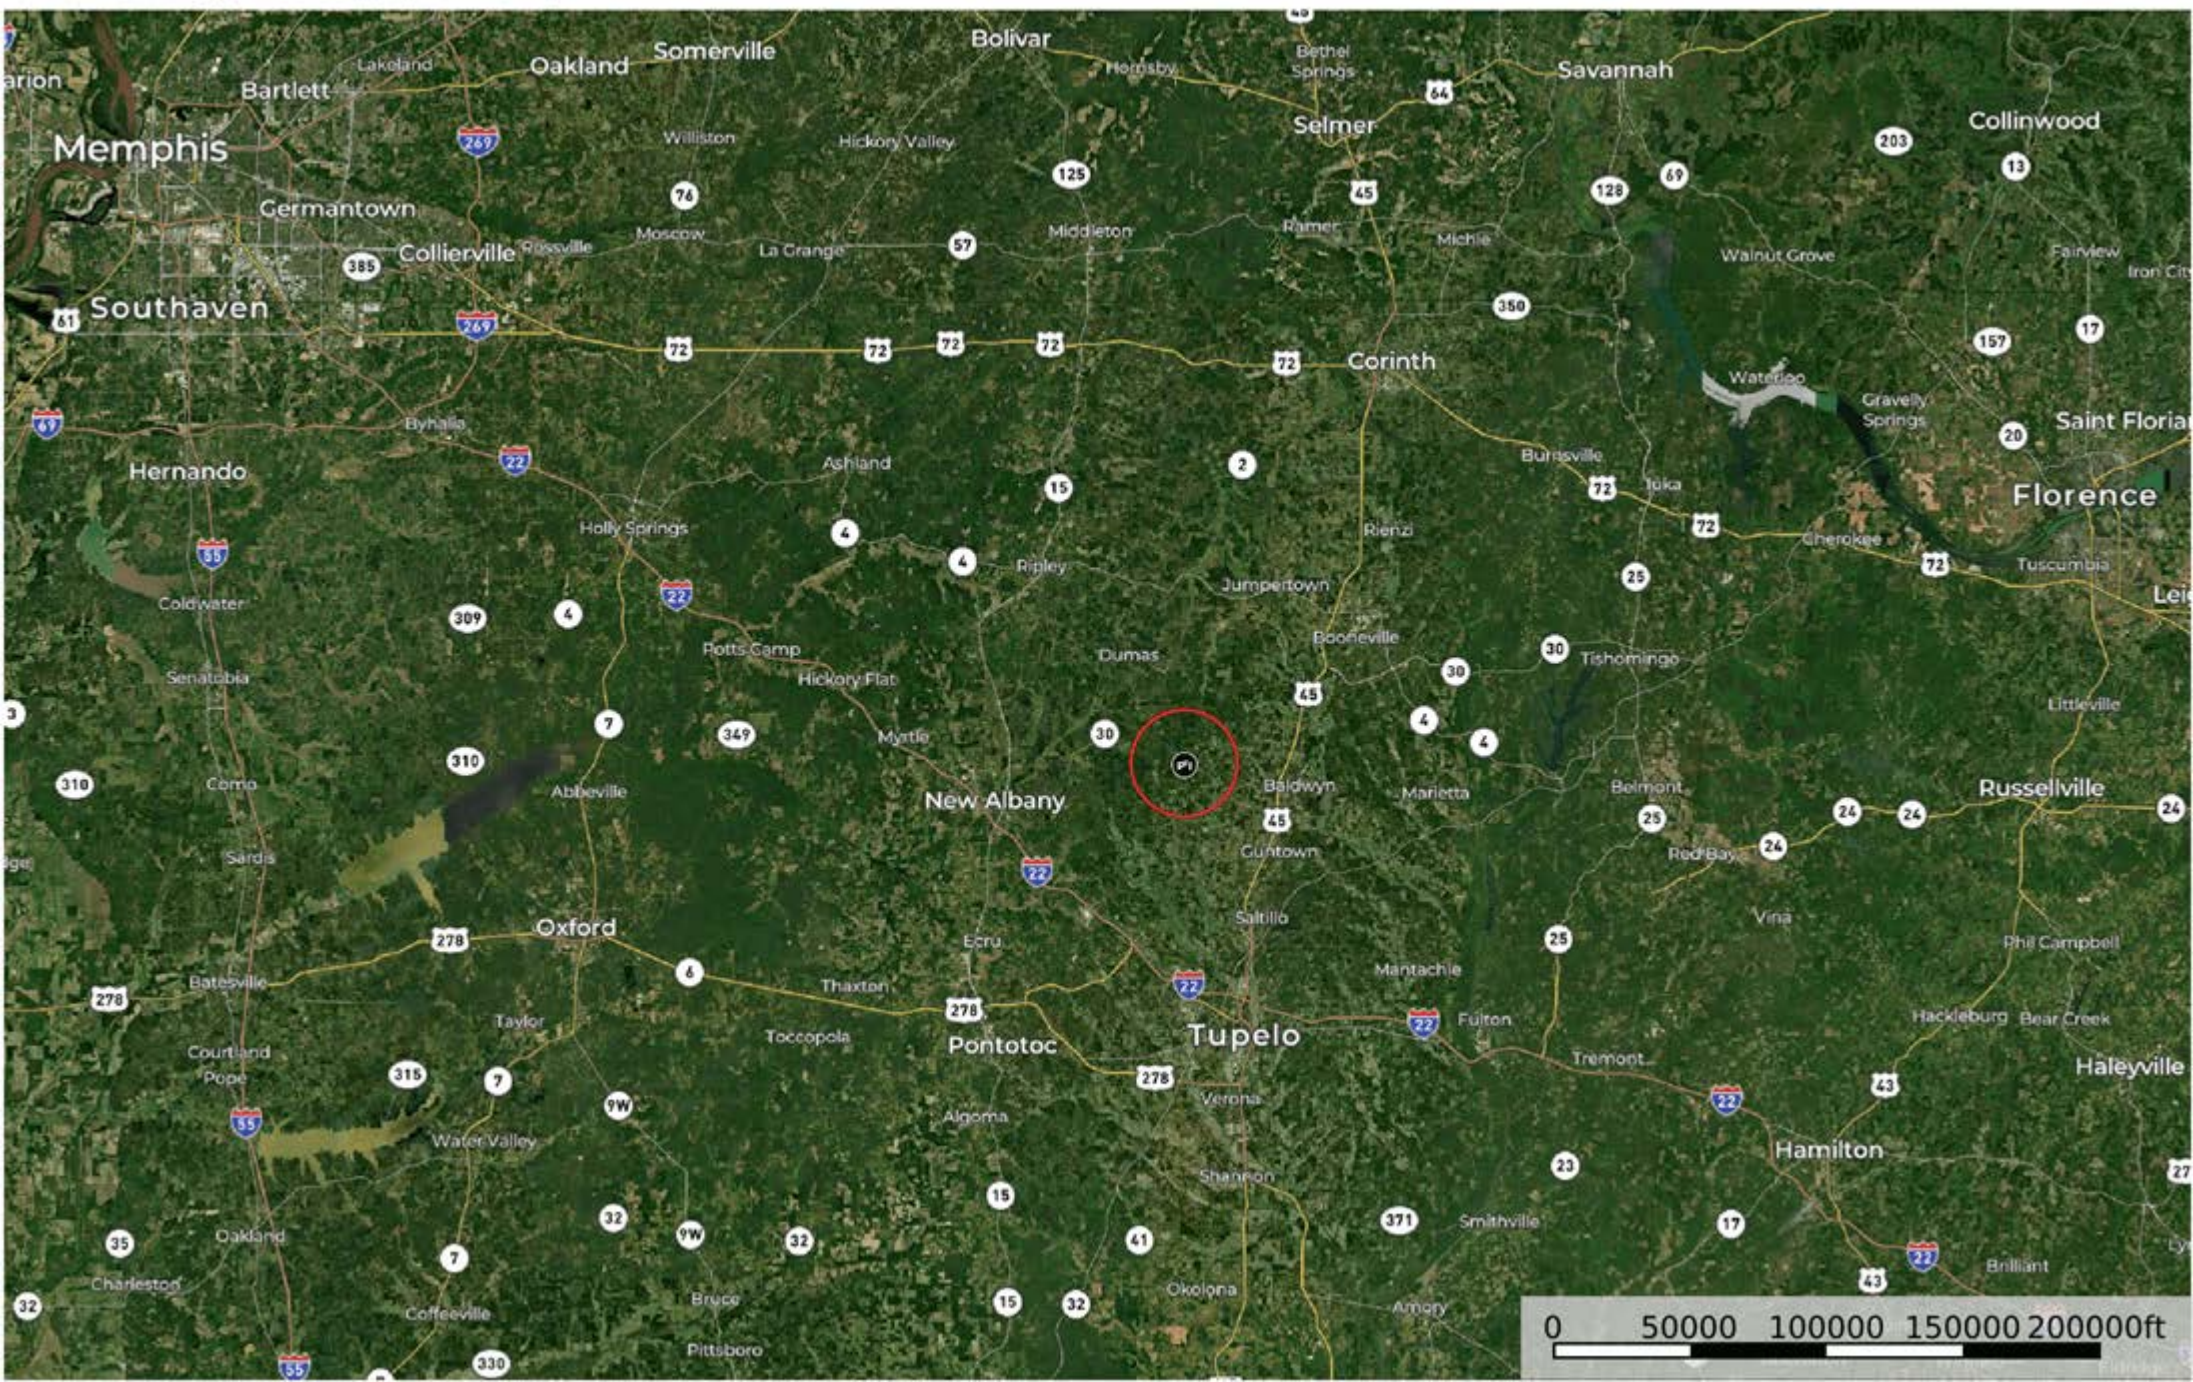

Union County, Mississippi, 34 AC +/-

BMC02 Southeast 22
Union County, Mississippi, 22 AC +/-

 Potential Building Site:  Road / Trail  Boundary

+/-22 ACRES - NOT A SURVEY

mapbox

0 200 400 600 800ft

Potential Building Site: Road / Trail Boundary

BMC02 Southeast 22
Union County, Mississippi, 22 AC +/-

Potential Building Site: Road / Trail Boundary