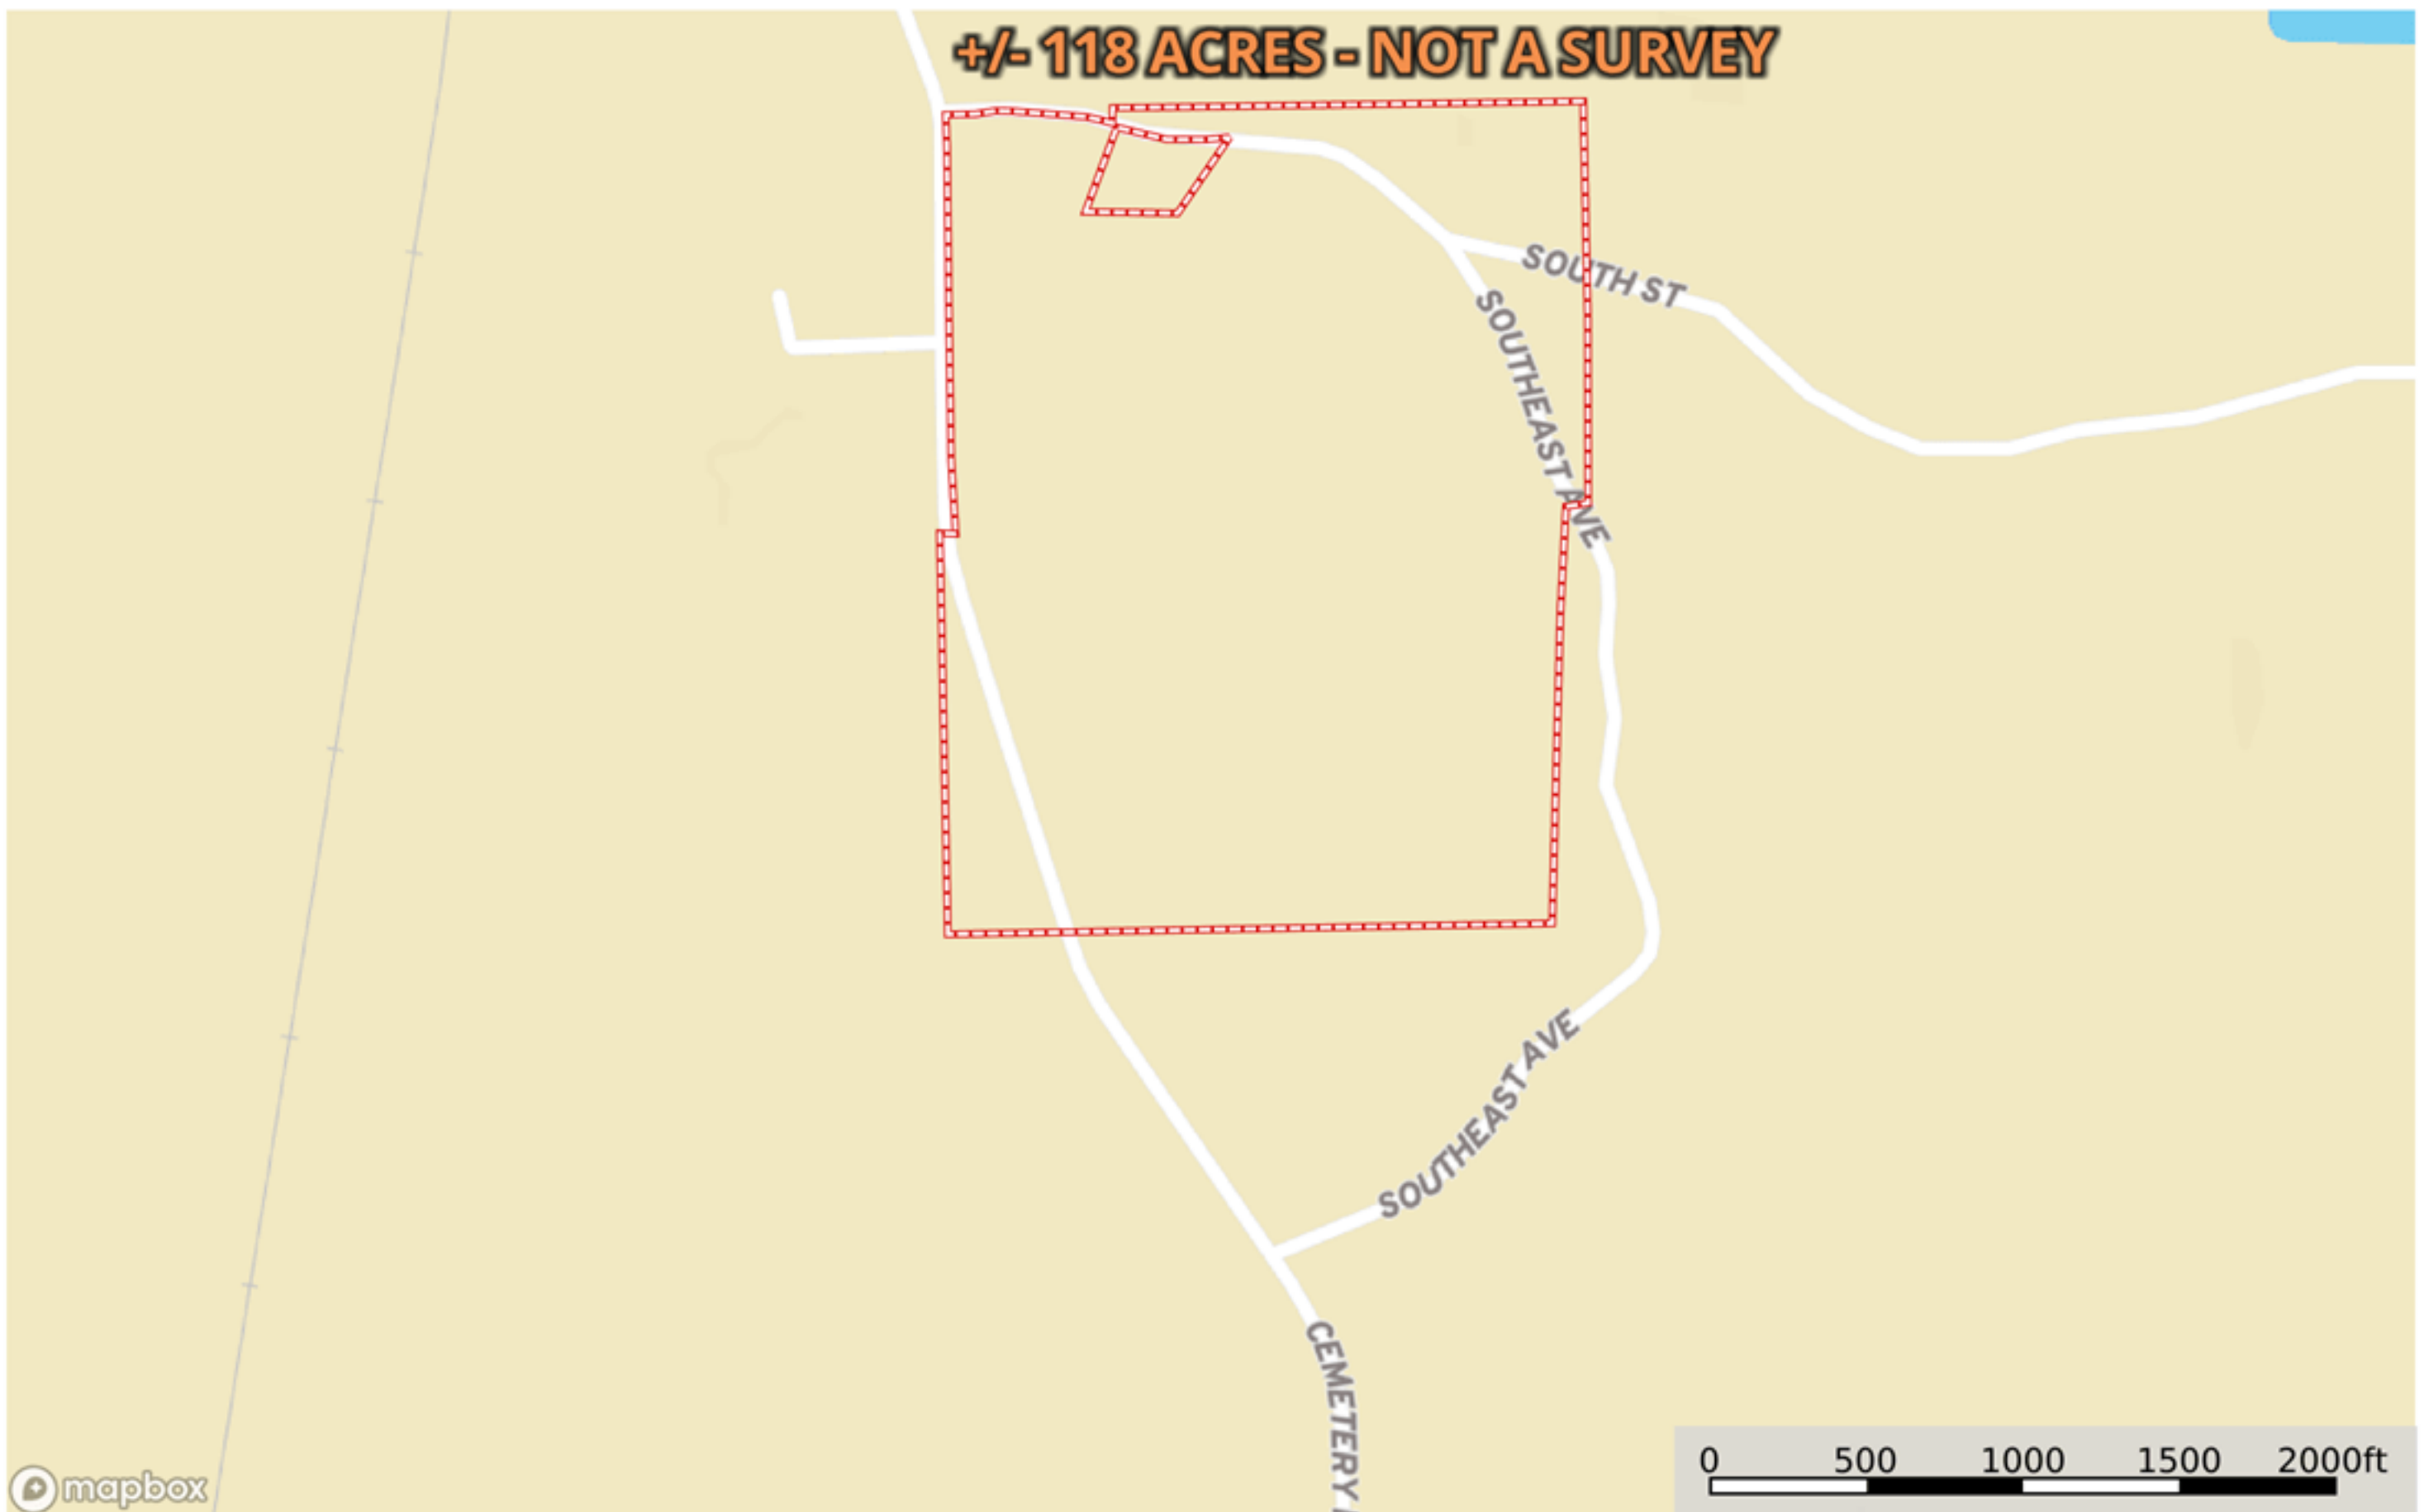

Phil Gordon Property as a WHOLE Cemetery Rd. Baldwin Mississippi, AC +/-

 Boundary  General Location

Phil Gordon Property as a WHOLE Cemetery Rd. Baldwin
Mississippi, AC +/-

+/- 118 ACRES - NOT A SURVEY

Phil Gordon Property as a WHOLE Cemetery Rd. Baldwin
Mississippi, AC +/-

+/- 118 ACRES - NOT A SURVEY

mapbox

Boundary

Phil Gordon Property as a WHOLE Cemetery Rd. Baldwin
Mississippi, AC +/-

 Boundary