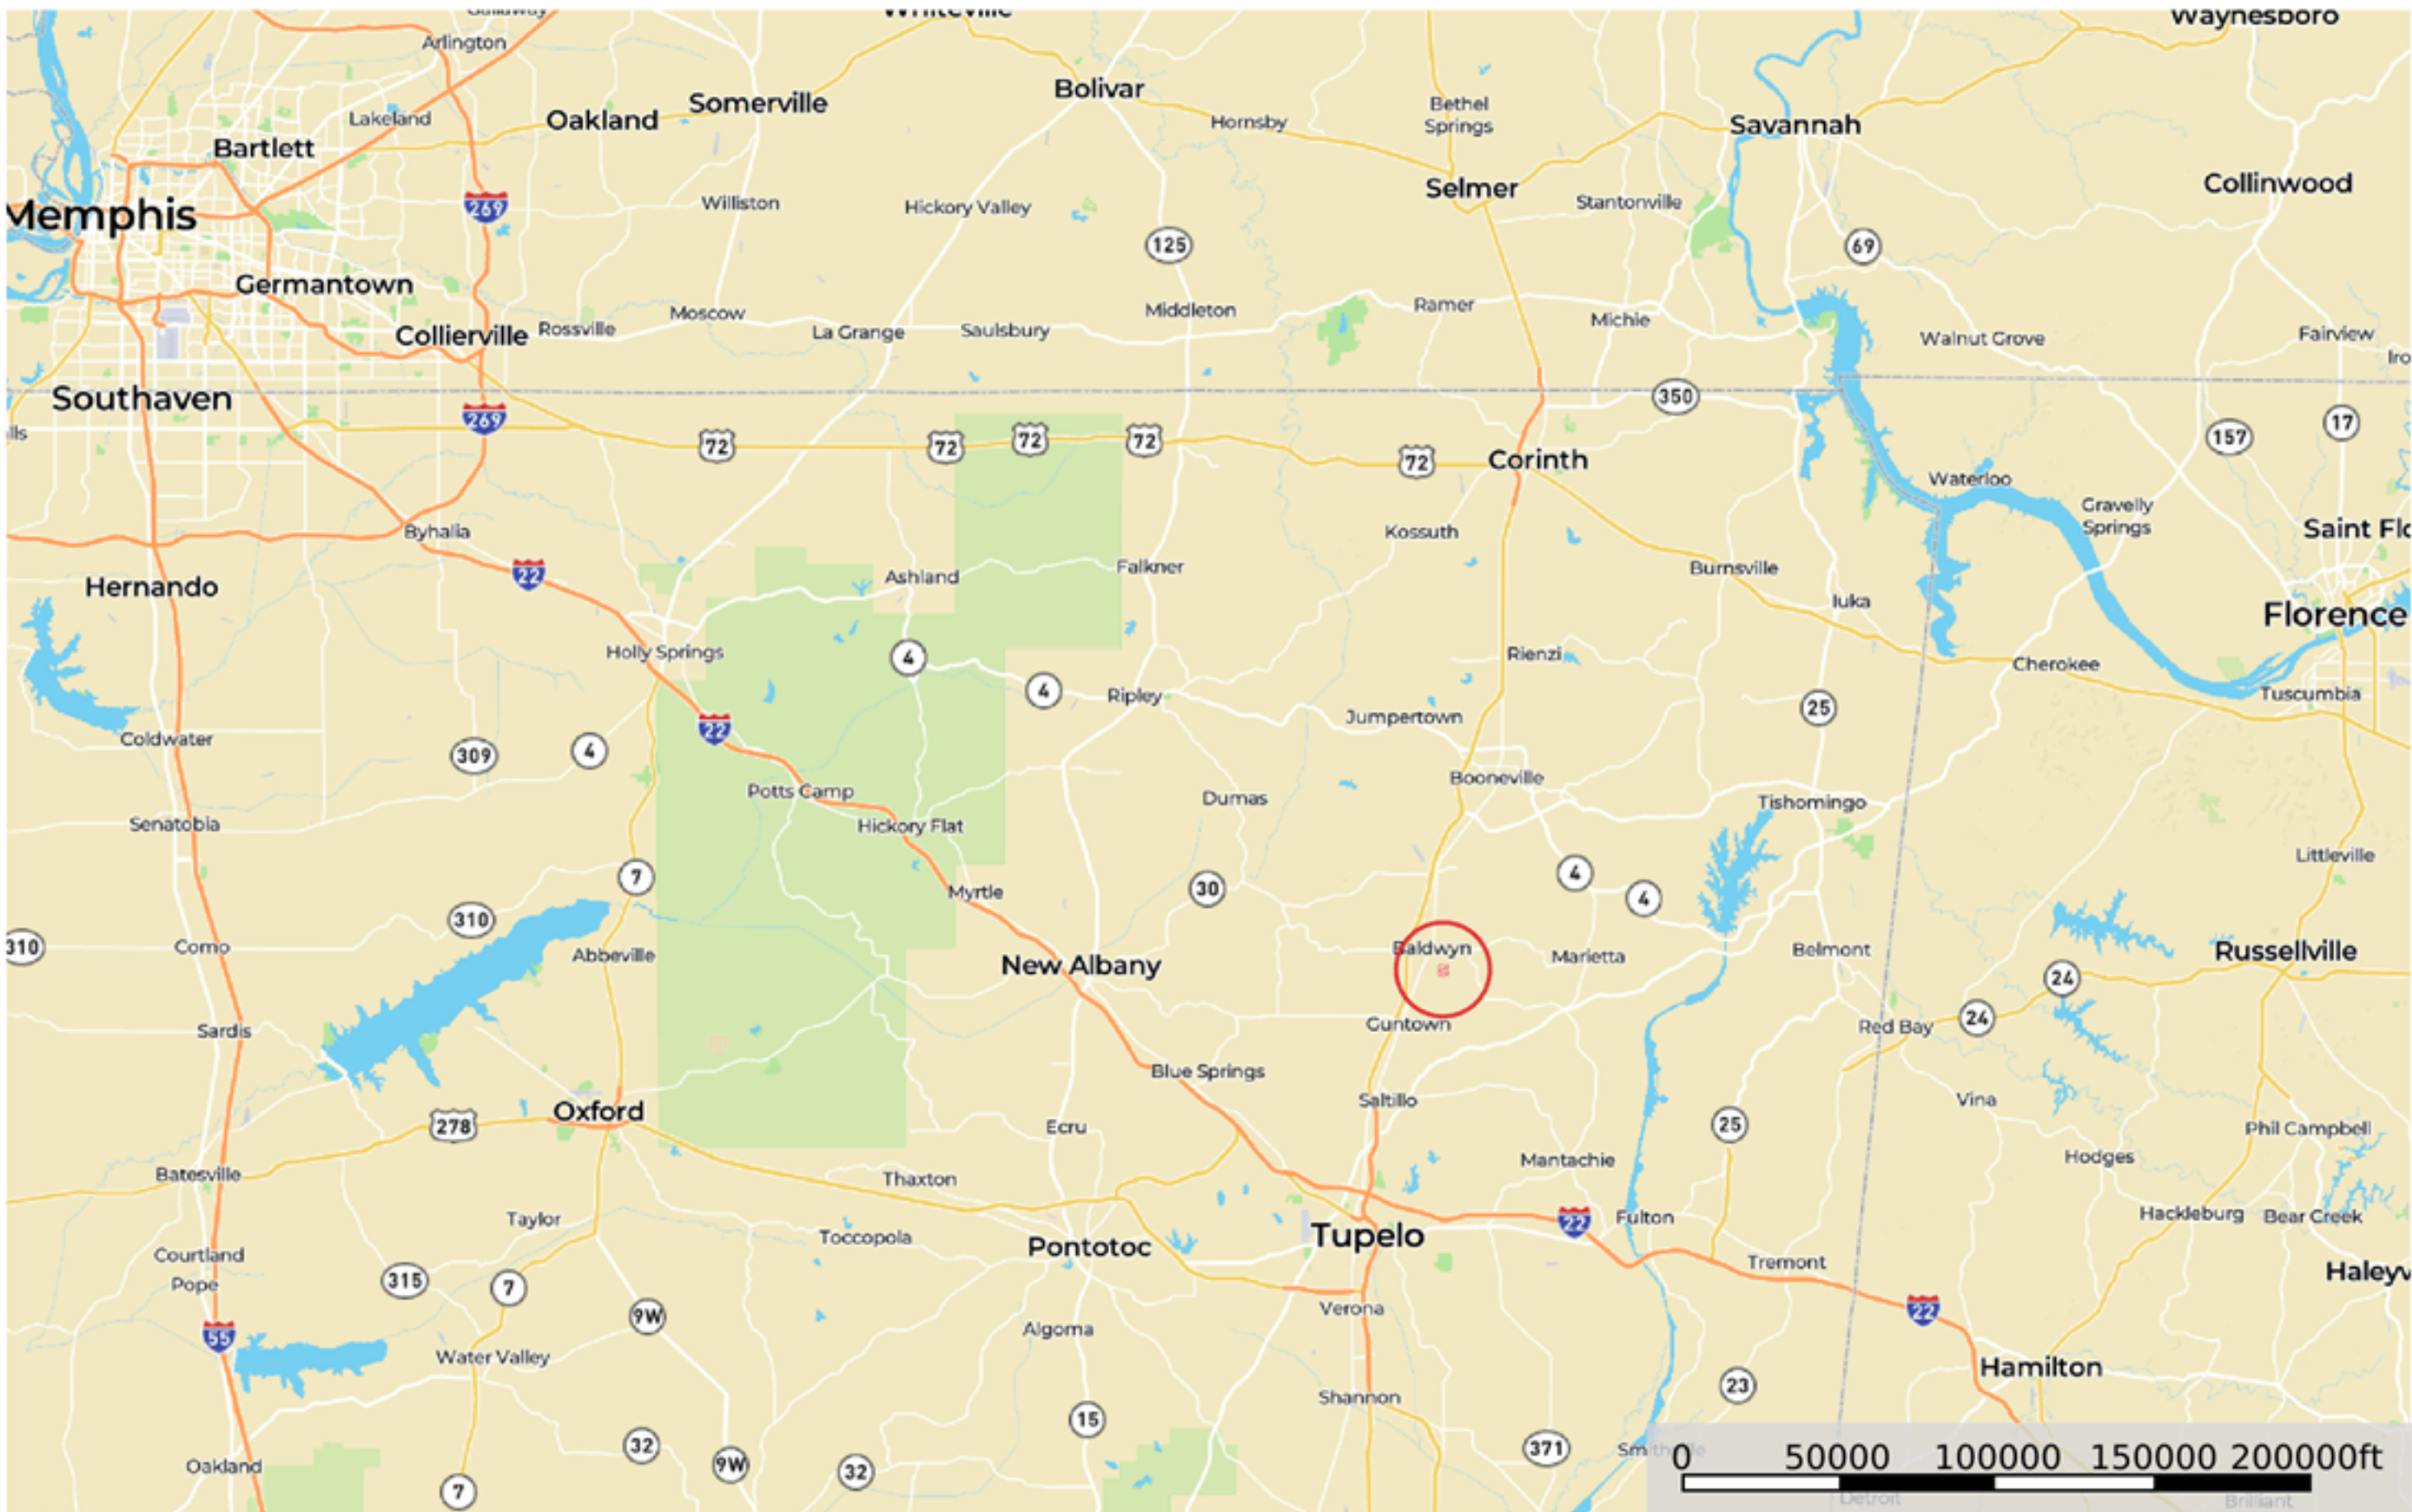

Phil Gordon Property as a WHOLE Cemetery Rd. Baldwin Mississippi, AC +/-

 Boundary  General Location

Phil Gordon Property as a WHOLE Cemetery Rd. Baldwin
Mississippi, AC +/-

+/- 118 ACRES - NOT A SURVEY

Phil Gordon Property as a WHOLE Cemetery Rd. Baldwin
Mississippi, AC +/-

+/- 118 ACRES - NOT A SURVEY

mapbox

Boundary

Phil Gordon Property as a WHOLE Cemetery Rd. Baldwin
Mississippi, AC +/-

 Boundary