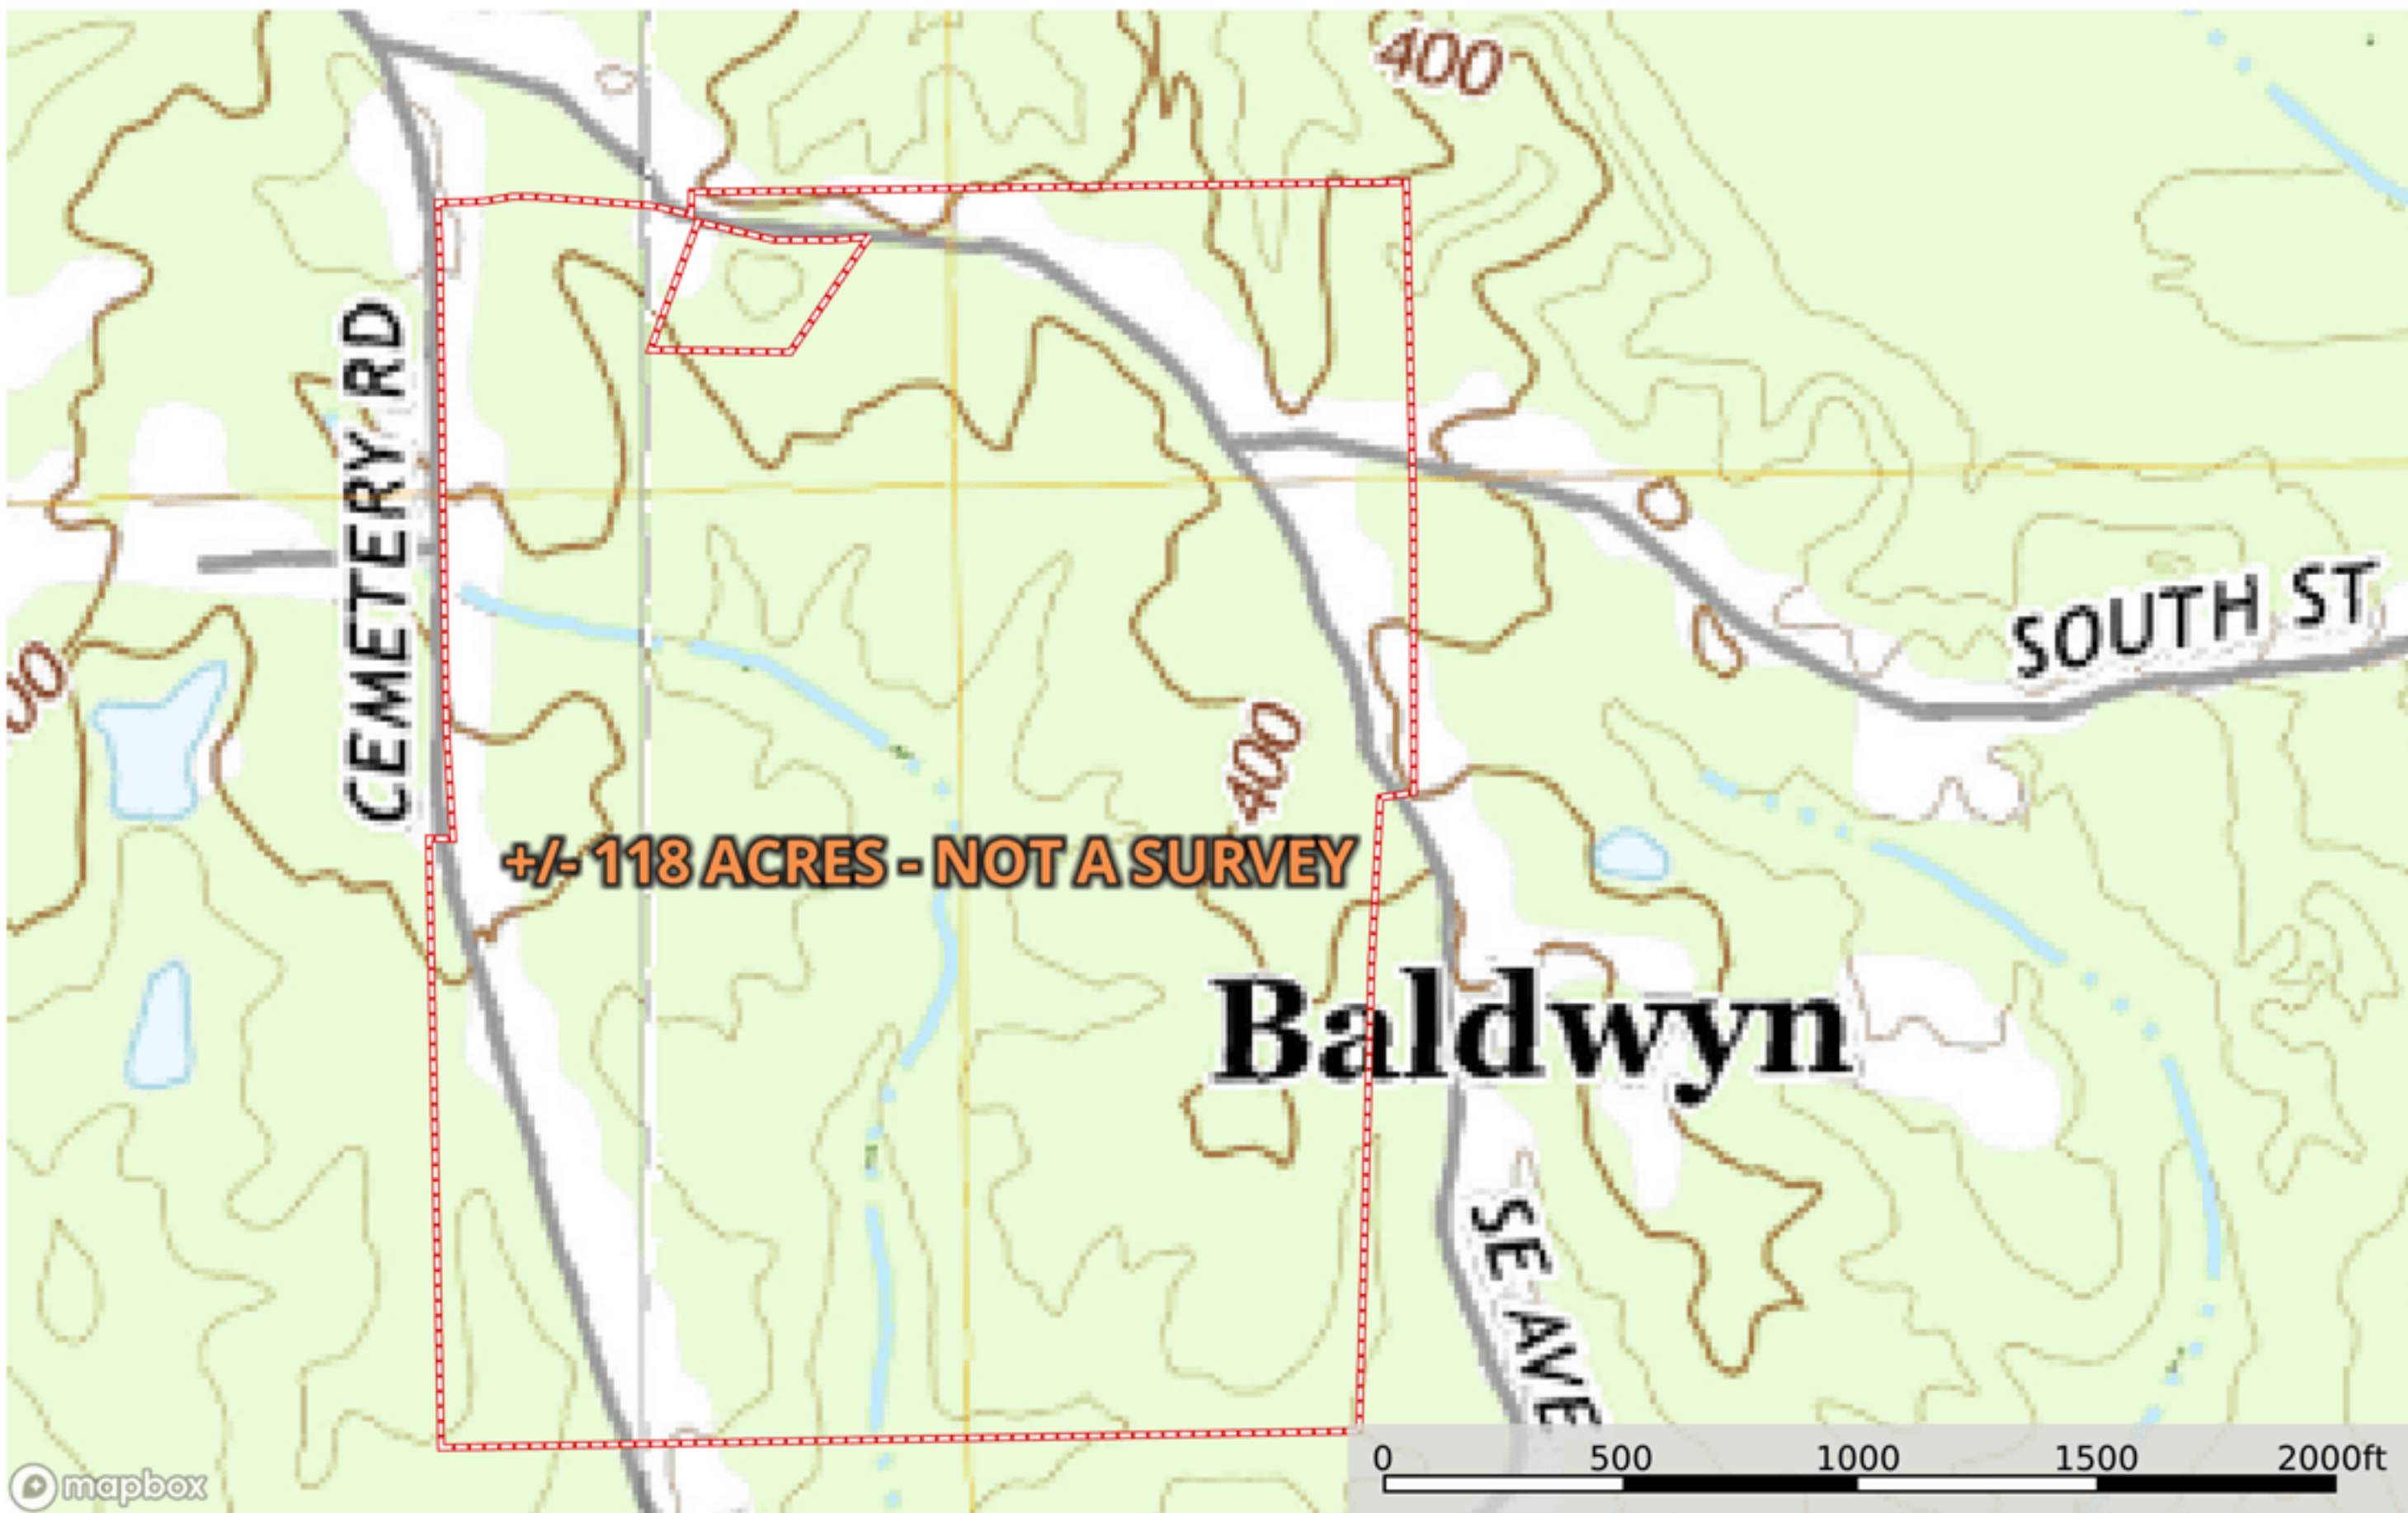

Phil Gordon Property as a WHOLE Cemetery Rd. Baldwin Mississippi, AC +/-

 Boundary  General Location

Phil Gordon Property as a WHOLE Cemetery Rd. Baldwin
Mississippi, AC +/-

+/- 118 ACRES - NOT A SURVEY

Phil Gordon Property as a WHOLE Cemetery Rd. Baldwin
Mississippi, AC +/-

+/- 118 ACRES - NOT A SURVEY

mapbox

Boundary

Phil Gordon Property as a WHOLE Cemetery Rd. Baldwin
Mississippi, AC +/-

 Boundary