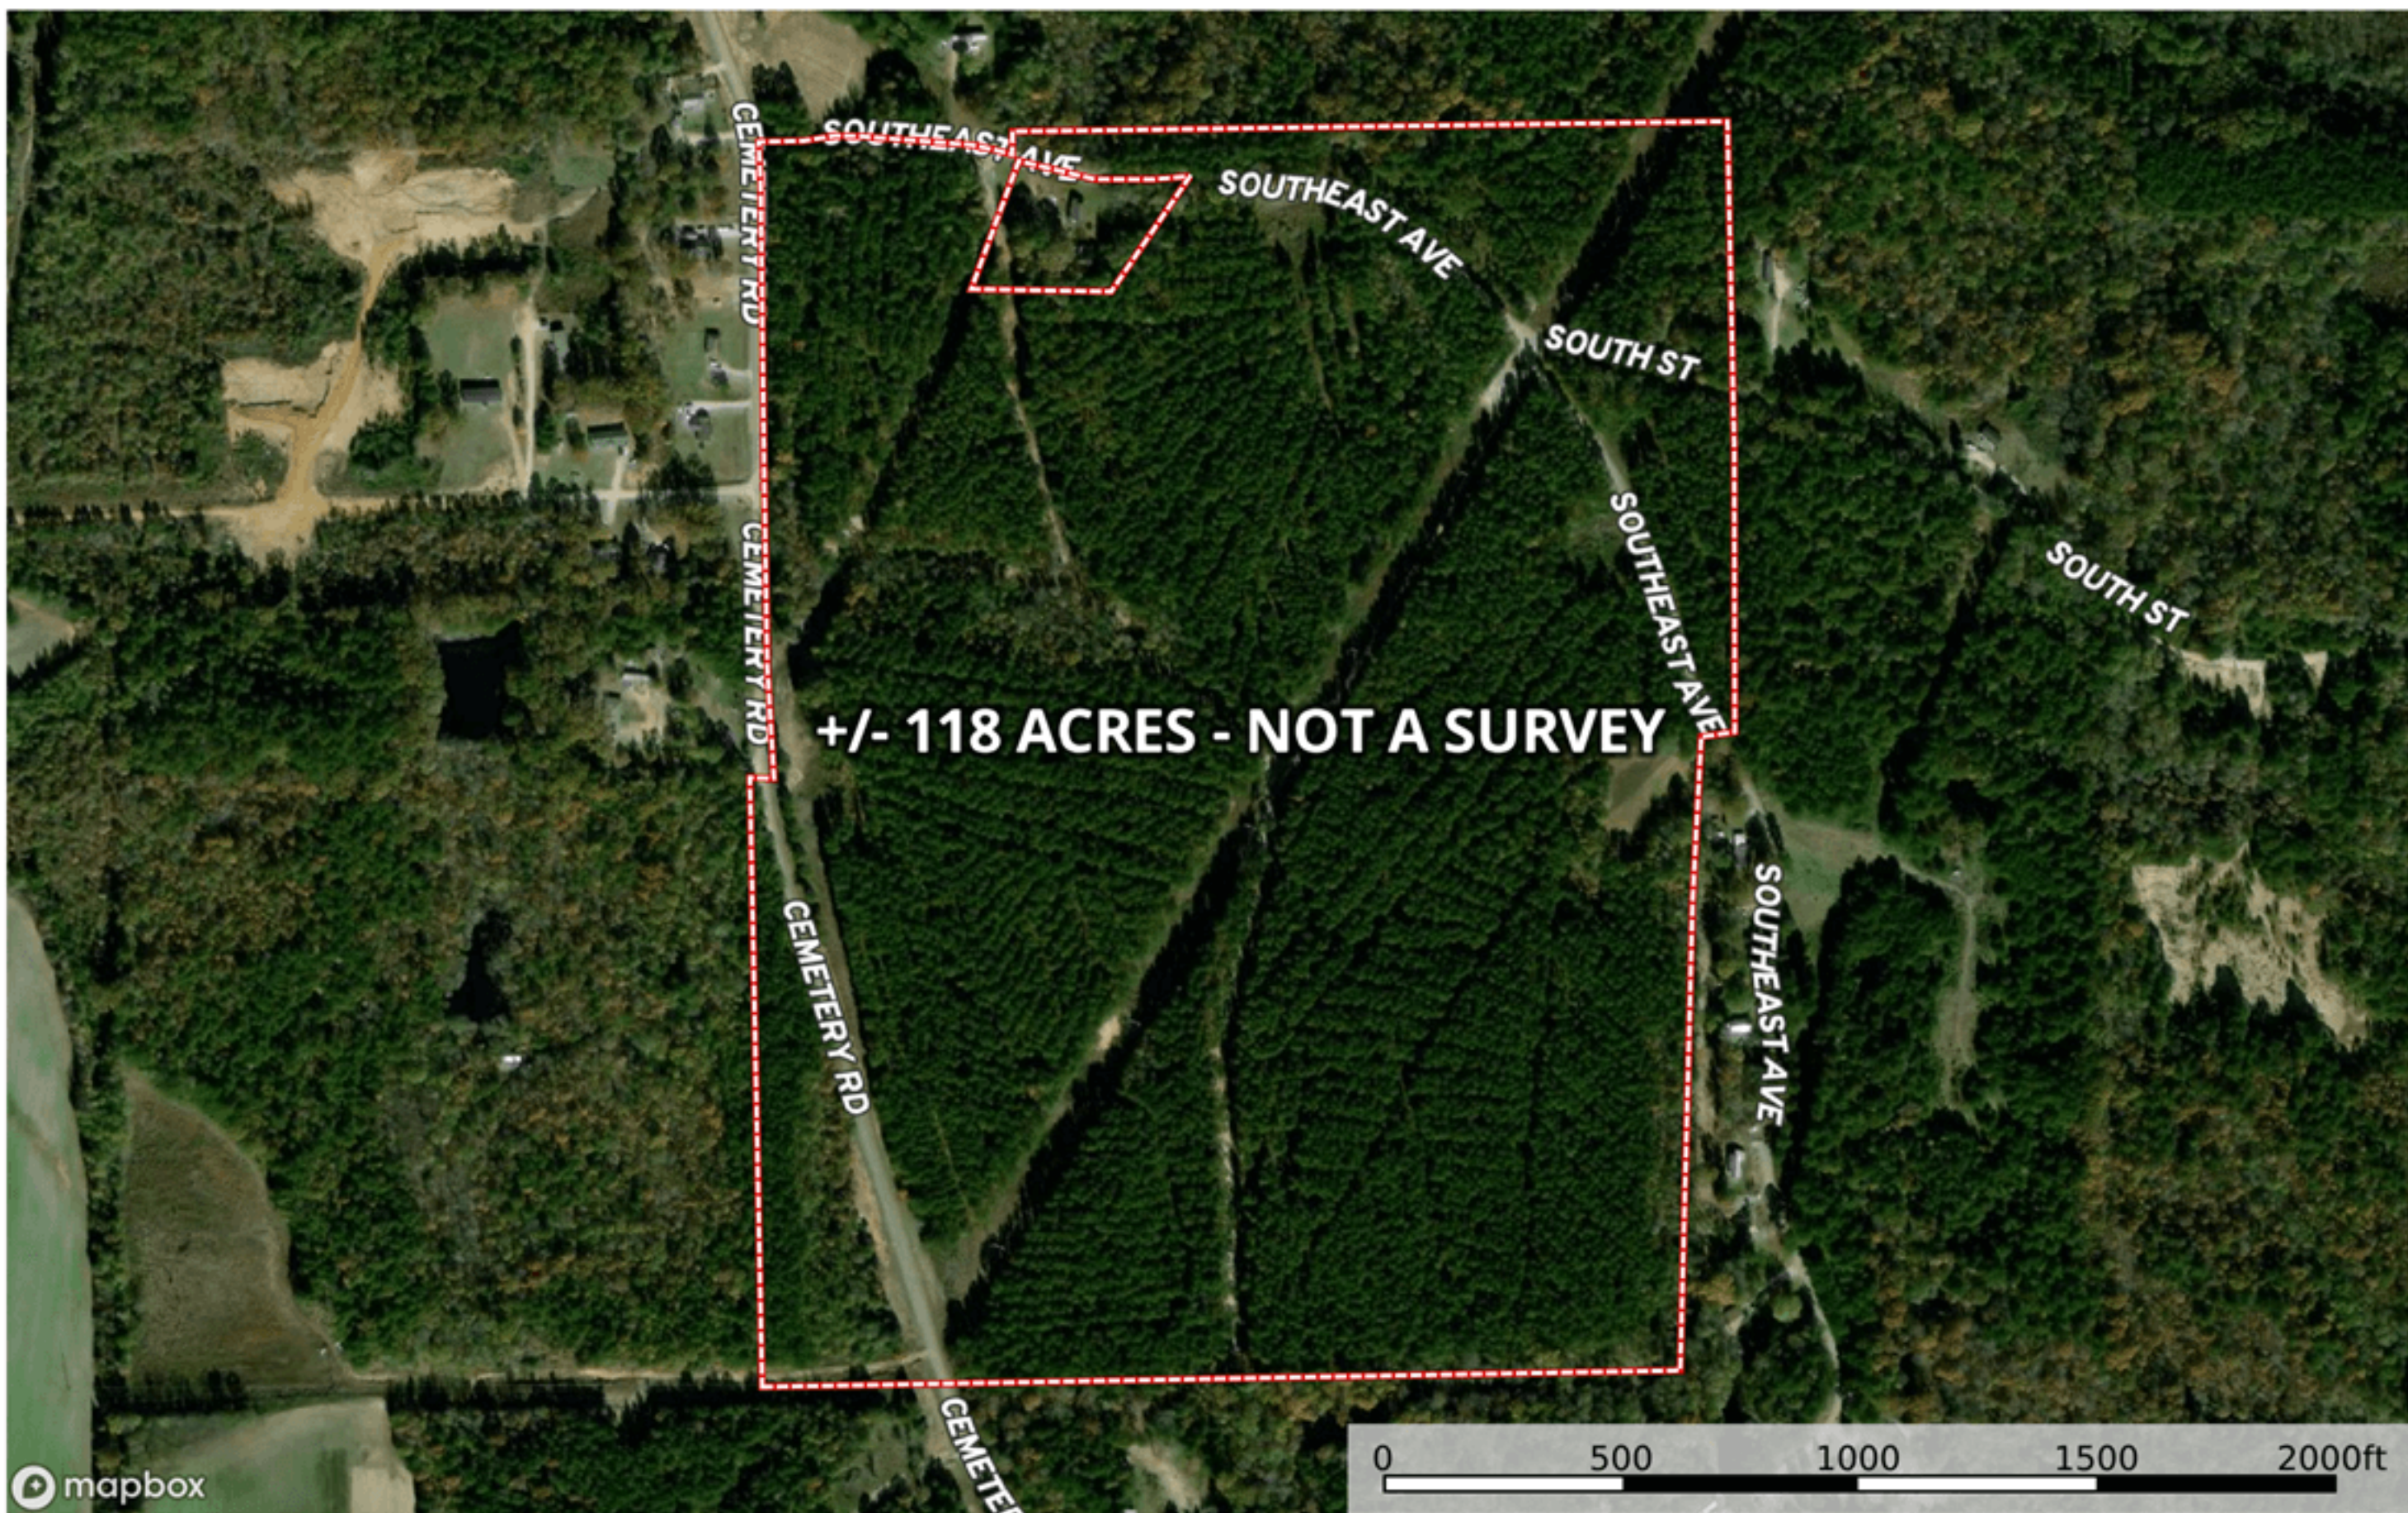

Phil Gordon Property as a WHOLE Cemetery Rd. Baldwin Mississippi, AC +/-

 Boundary  General Location

Phil Gordon Property as a WHOLE Cemetery Rd. Baldwin
Mississippi, AC +/-

+/- 118 ACRES - NOT A SURVEY

Phil Gordon Property as a WHOLE Cemetery Rd. Baldwin
Mississippi, AC +/-

+/- 118 ACRES - NOT A SURVEY

mapbox

Boundary

Phil Gordon Property as a WHOLE Cemetery Rd. Baldwin
Mississippi, AC +/-

 Boundary